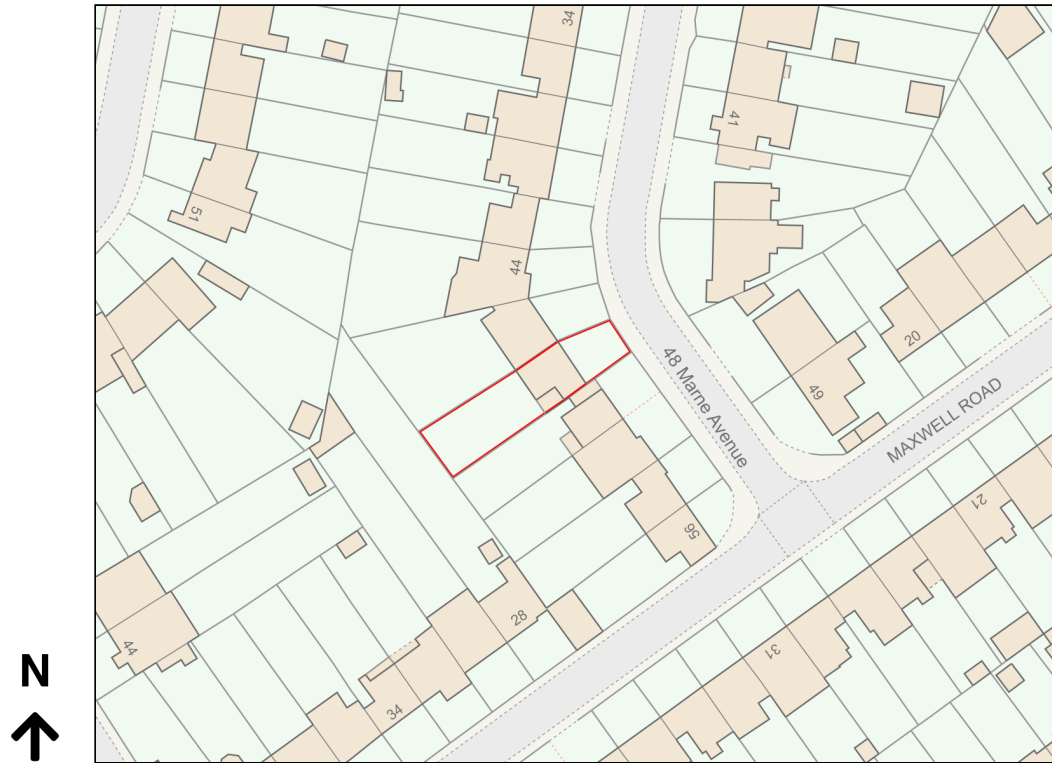

Location Plan

Site Address: 48, Marne Avenue, Welling, DA16 2EY

Date Produced: 30-Oct-2023

Scale: 1:1250 @A4

Planning Portal Reference: PP-12567809v1