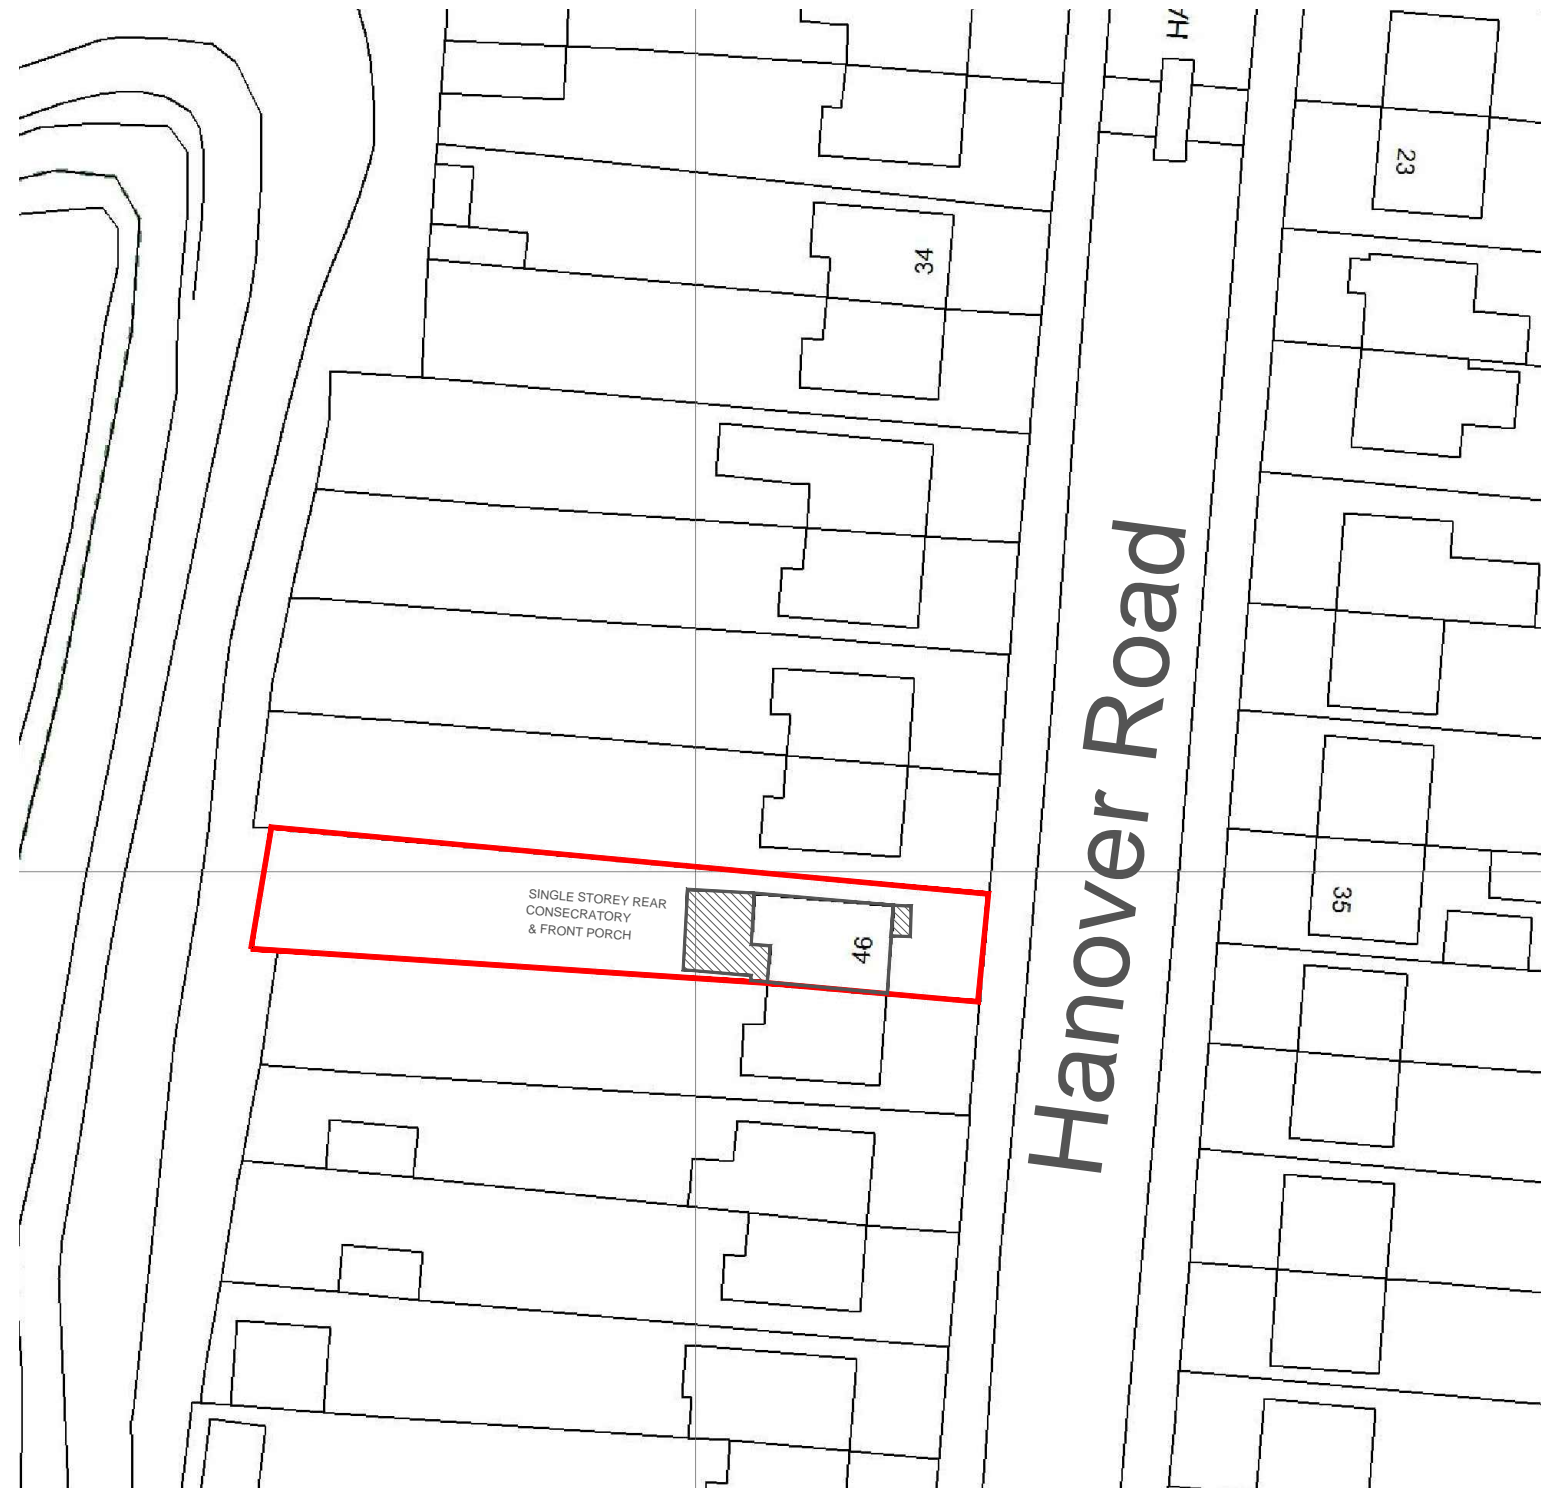

Location Plan 1:1250

Site Plan 1:500

date	rev.	revision/author/checker
purpose of issue PLANNING		
project 46 Hanover Road, Rowley Regis B65 9DZ		
drawing SITE & LOCATION PLAN		
drawing no. 2023-185-001	rev.	
drawn GS	checked	
scale 1:1250&500@A3	date 25.10.2023	