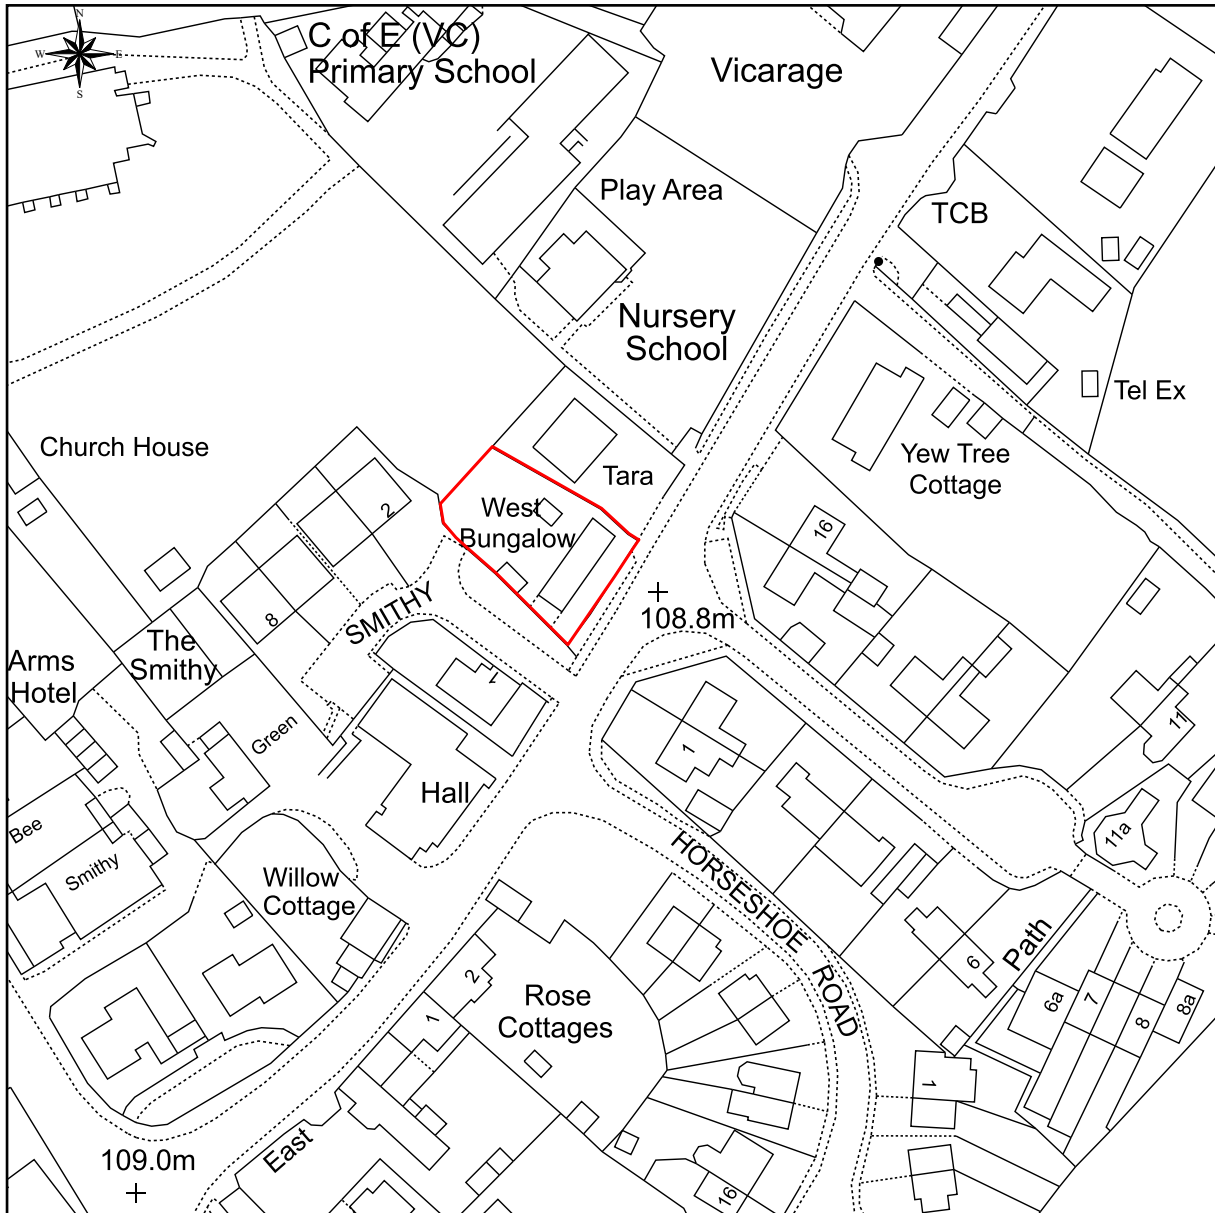

# Location Plan of WEST BUNGALOW, CHIRBURY, MONTGOMERY, SY15 6BH

This Plan includes the following Licensed Data: OS MasterMap Black and White PDF Location Plan by the Ordnance Survey National Geographic Database and incorporating surveyed revision available at the date of production. Reproduction in whole or in part is prohibited without the prior permission of Ordnance Survey. The representation of a road, track or path is no evidence of a right of way. The representation of features, as lines is no evidence of a property boundary. © Crown copyright and database rights, 2022. Ordnance Survey 0100031673

0m 20m 40m 60m 80m 100m

Scale: 1:1250, paper size: A4

**emapsite**<sup>™</sup>  
plans