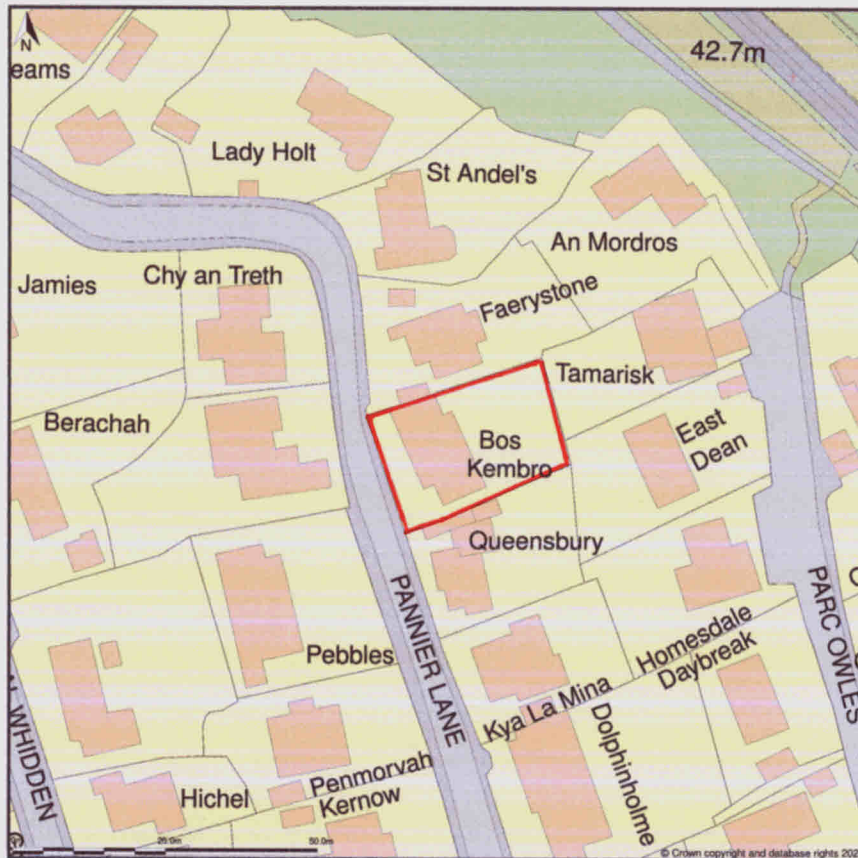

Bos Kembro, Pannier Lane, Carbis Bay, Cornwall, TR26 2RF

PL 01

Location Plan shows area bounded by: 152435.24, 38844.37 152576.66, 38985.79 (at a scale of 1:1250), OSGridRef: SW52503891. The representation of a road, track or path is no evidence of a right of way. The representation of features as lines is no evidence of a property boundary.

Produced on 1st Aug 2023 from the Ordnance Survey National Geographic Database and incorporating surveyed revision available at this date. Reproduction in whole or part is prohibited without the prior permission of Ordnance Survey. © Crown copyright 2023. Supplied by www.buyaplan.co.uk a licensed Ordnance Survey partner (100053143). Unique plan reference: #00838082-8E9AF3.