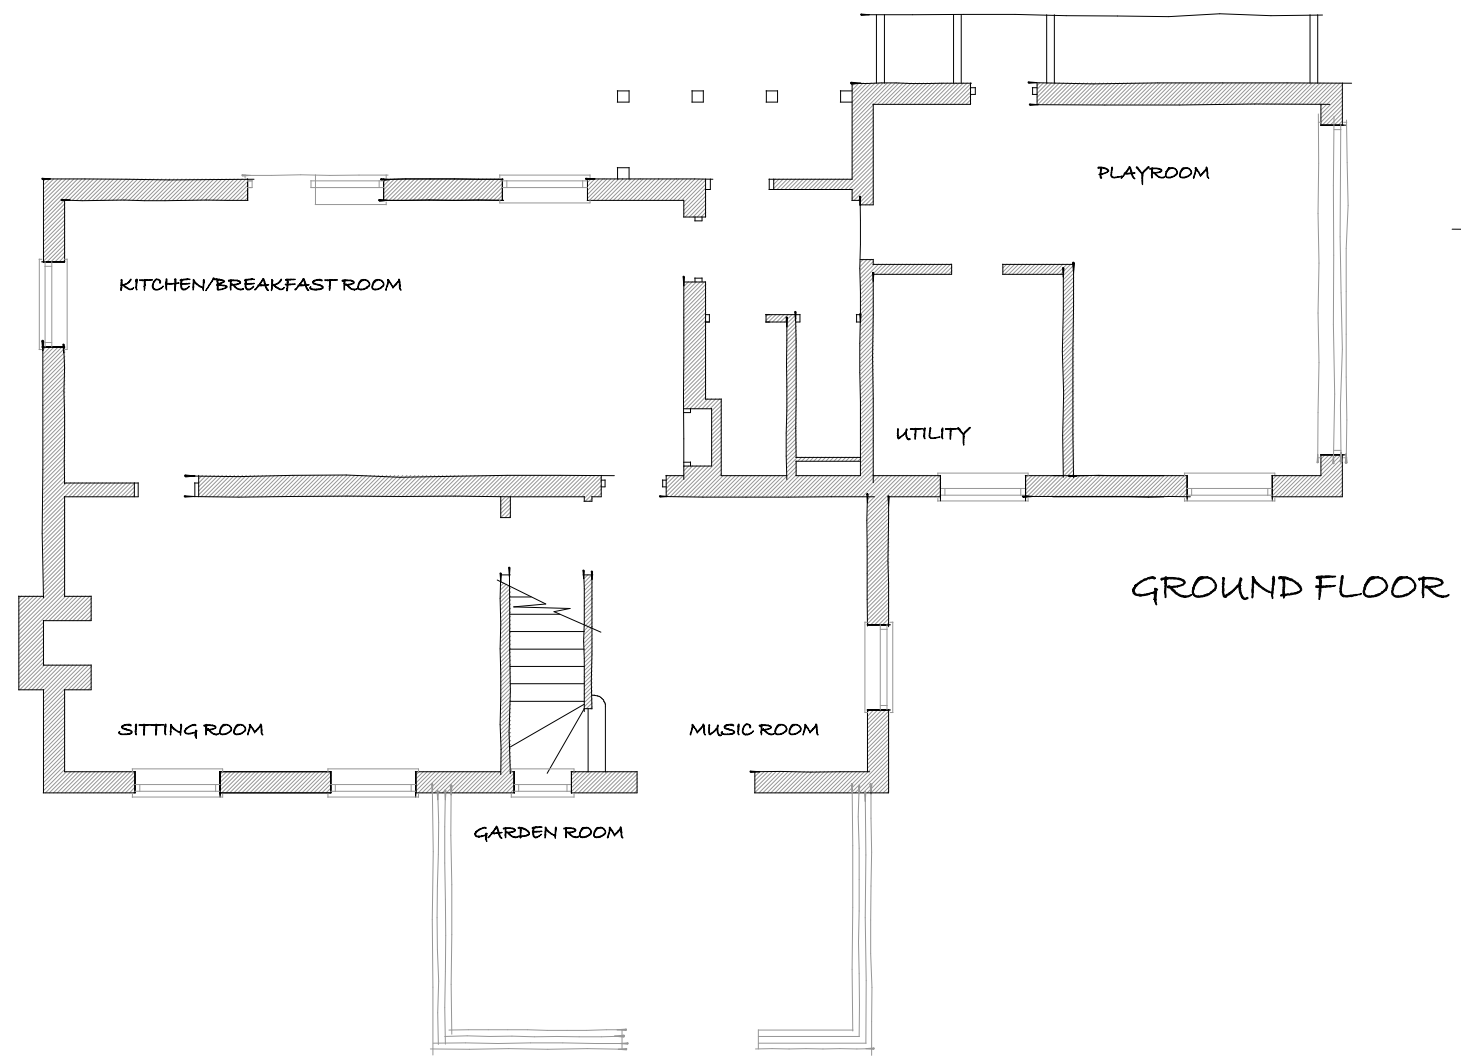

Dimensions should not be scaled from this drawing prior to checking the accuracy of the image against the scale bar. Contractors must check all dimensions angles etc., on site prior to commencement.

Revisions:
A] current external door kitchen corrected

Extension & Alterations
Oak Cottage, South Street,
Ropley, Hampshire, SO24 0DY.

For K. Black & J. Pritchard

Drawing #499/001 A
PLANS AS EXISTING
Scale 1:100
Date August 2023

Andrew Bevis
Architectural Designs & Drawings