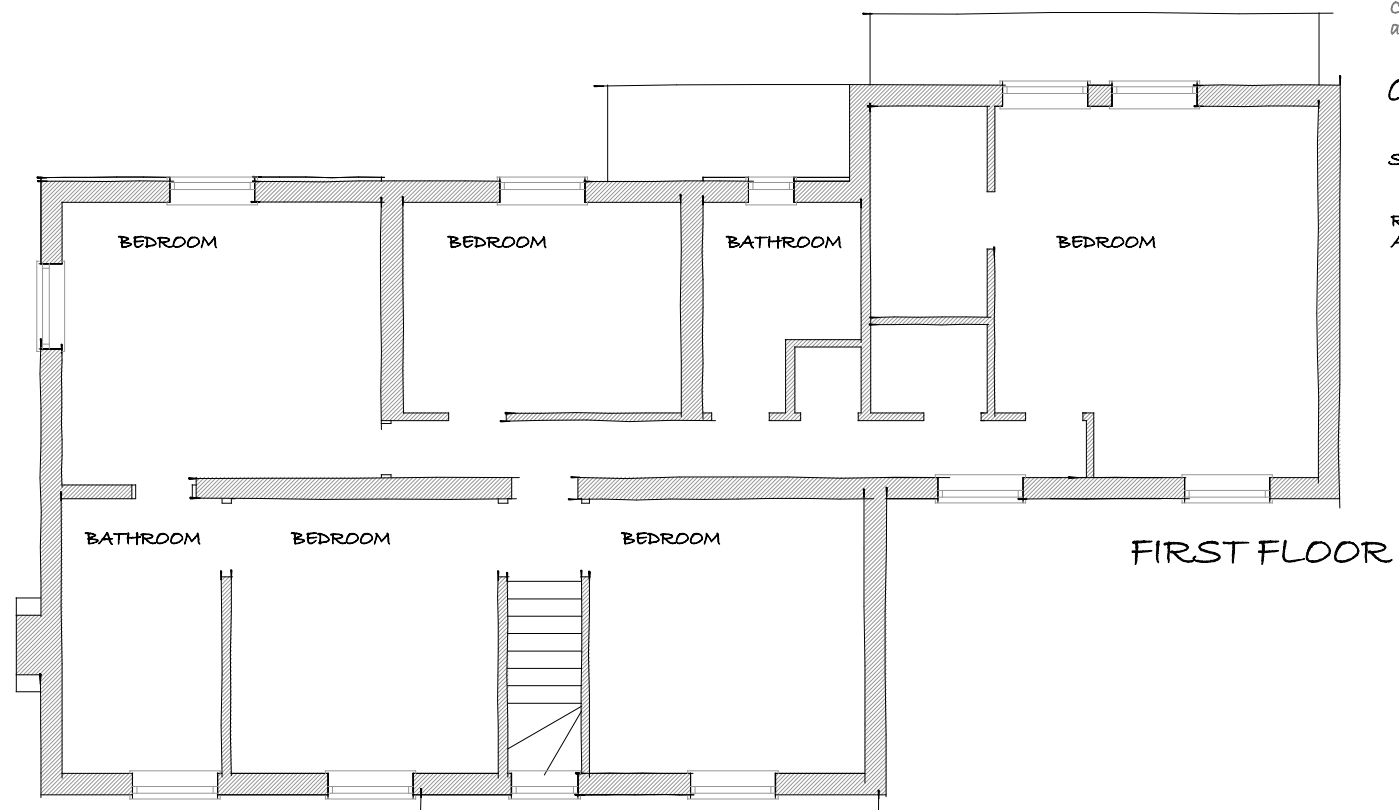

Dimensions should not be scaled from this drawing prior to checking the accuracy of the image against the scale bar. Contractors must check all dimensions angles etc., on site prior to commencement.

Revisions:
A] current external door kitchen corrected

Extension & Alterations
Oak Cottage, South Street,
Ropley, Hampshire, SO24 0DY.

For K. Black & J. Pritchard

Drawing #499/001 A
PLANS AS EXISTING
Scale 1:100
Date August 2023

Andrew Bevis
Architectural Designs & Drawings