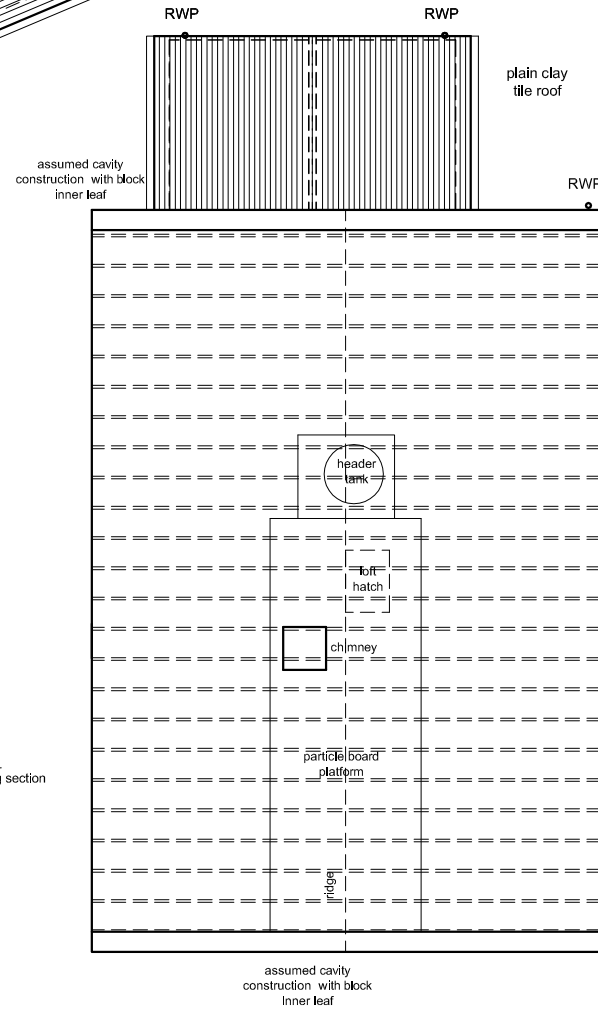

drawing
 existing loft and roof plan

drawing number
CHA 012

scale at A3 1:100 date October 2020 drawn by jmac

RECORD DRAWING

loft floor plan

roof plan

existing section

roof trusses at 400mm centres

existing section

existing section

existing section