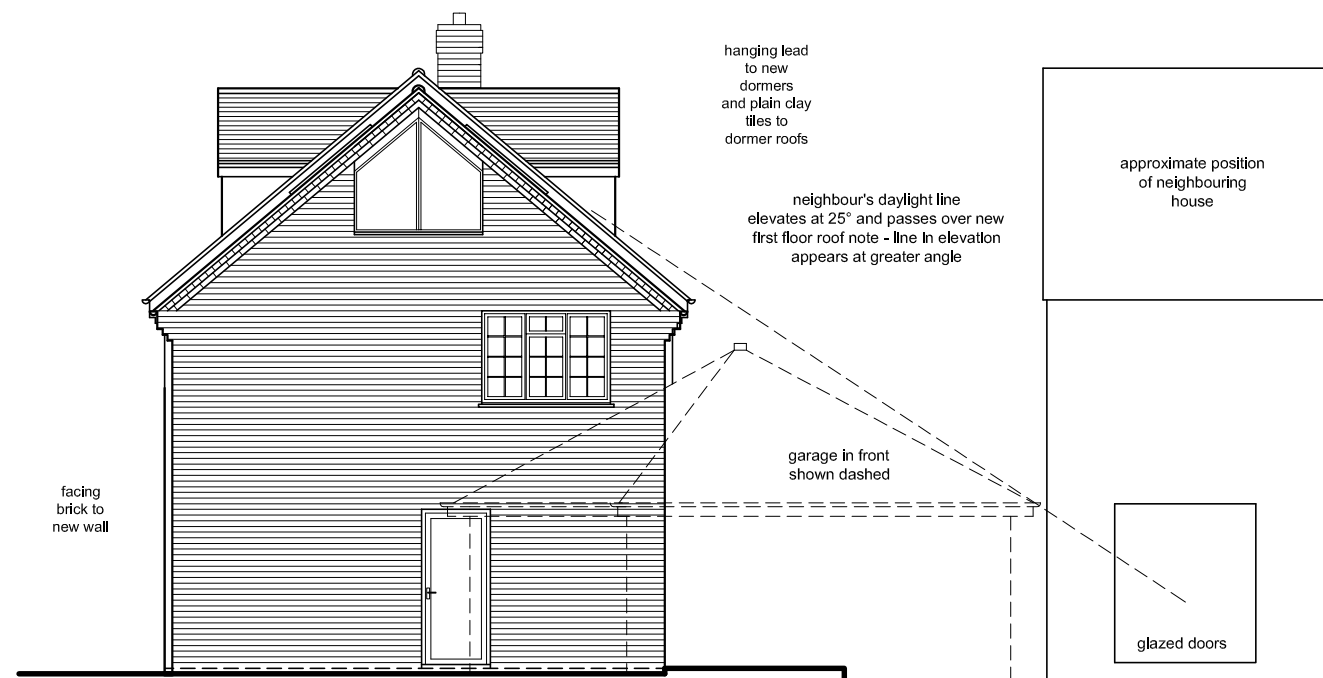

drawing  
proposed rear (west) and side (north)  
elevations with garage in front omitted  
for clarity

drawing number  
**CHA 032A**

scale at A3 1:100      date October 2023      drawn by jmac

## FOR PLANNING

Revisions  
A  
rear (west elevation) bifolding doors amended to  
window to match existing  
north side door position adjusted  
jmac 12.10.23

west (rear) elevation with garage omitted for clarity

north (side) elevation with garage in front omitted for clarity