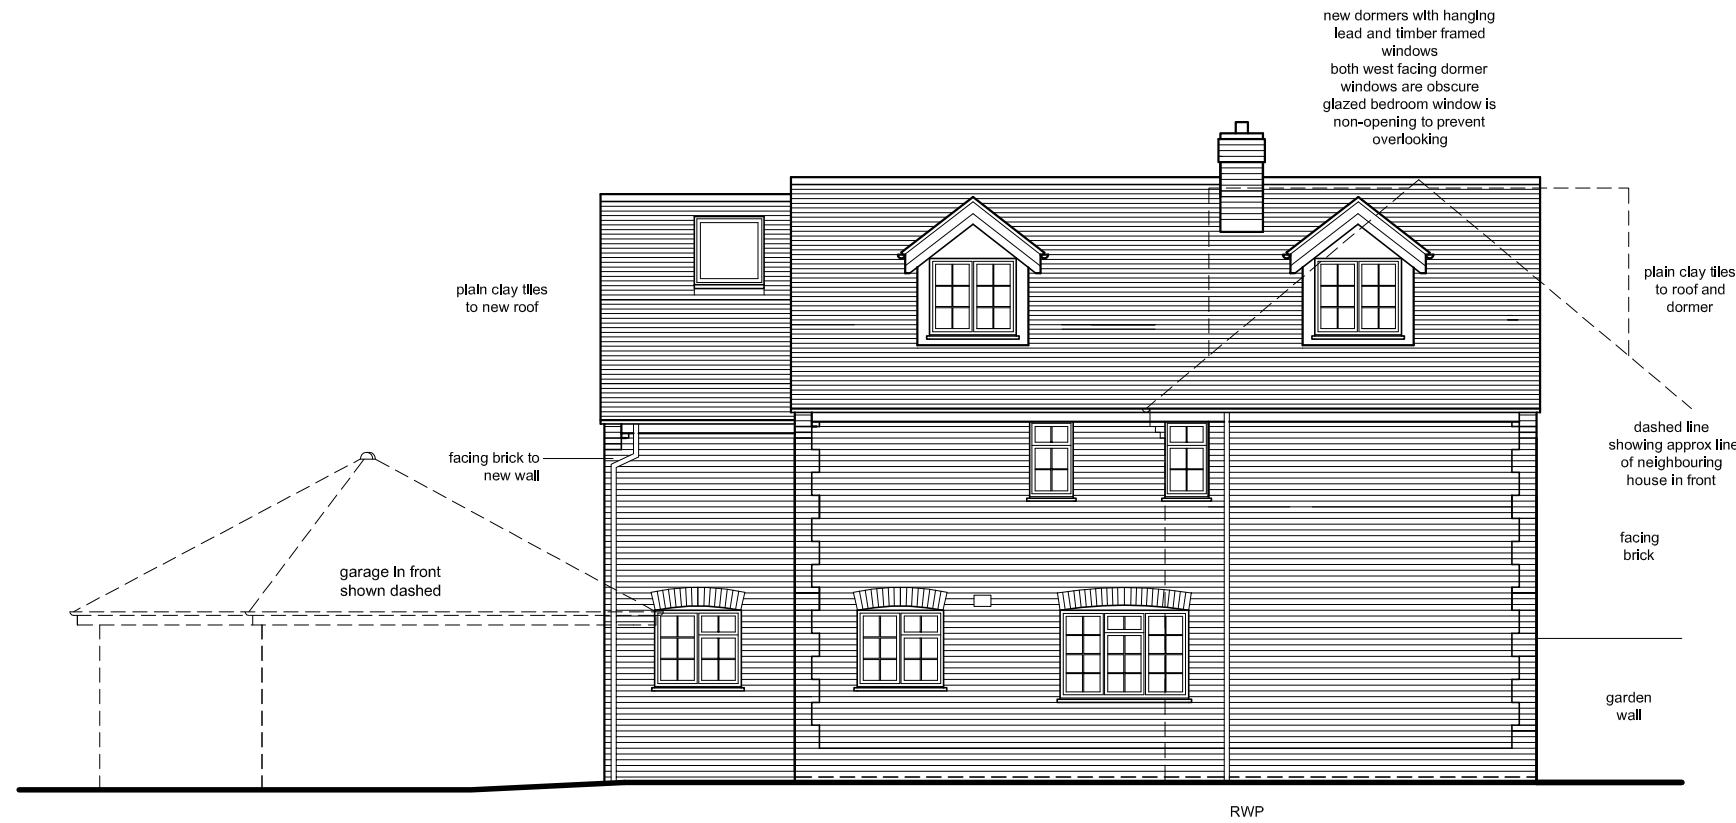

drawing  
proposed rear (west) and side (north)  
elevations with garage in front omitted  
for clarity

drawing number  
**CHA 032A**

scale at A3 1:100      date October 2023      drawn by jmac

## FOR PLANNING

Revisions  
A  
rear (west elevation) bifolding doors amended to  
window to match existing  
north side door position adjusted  
jmac 12.10.23

west (rear) elevation with garage omitted for clarity

north (side) elevation with garage in front omitted for clarity