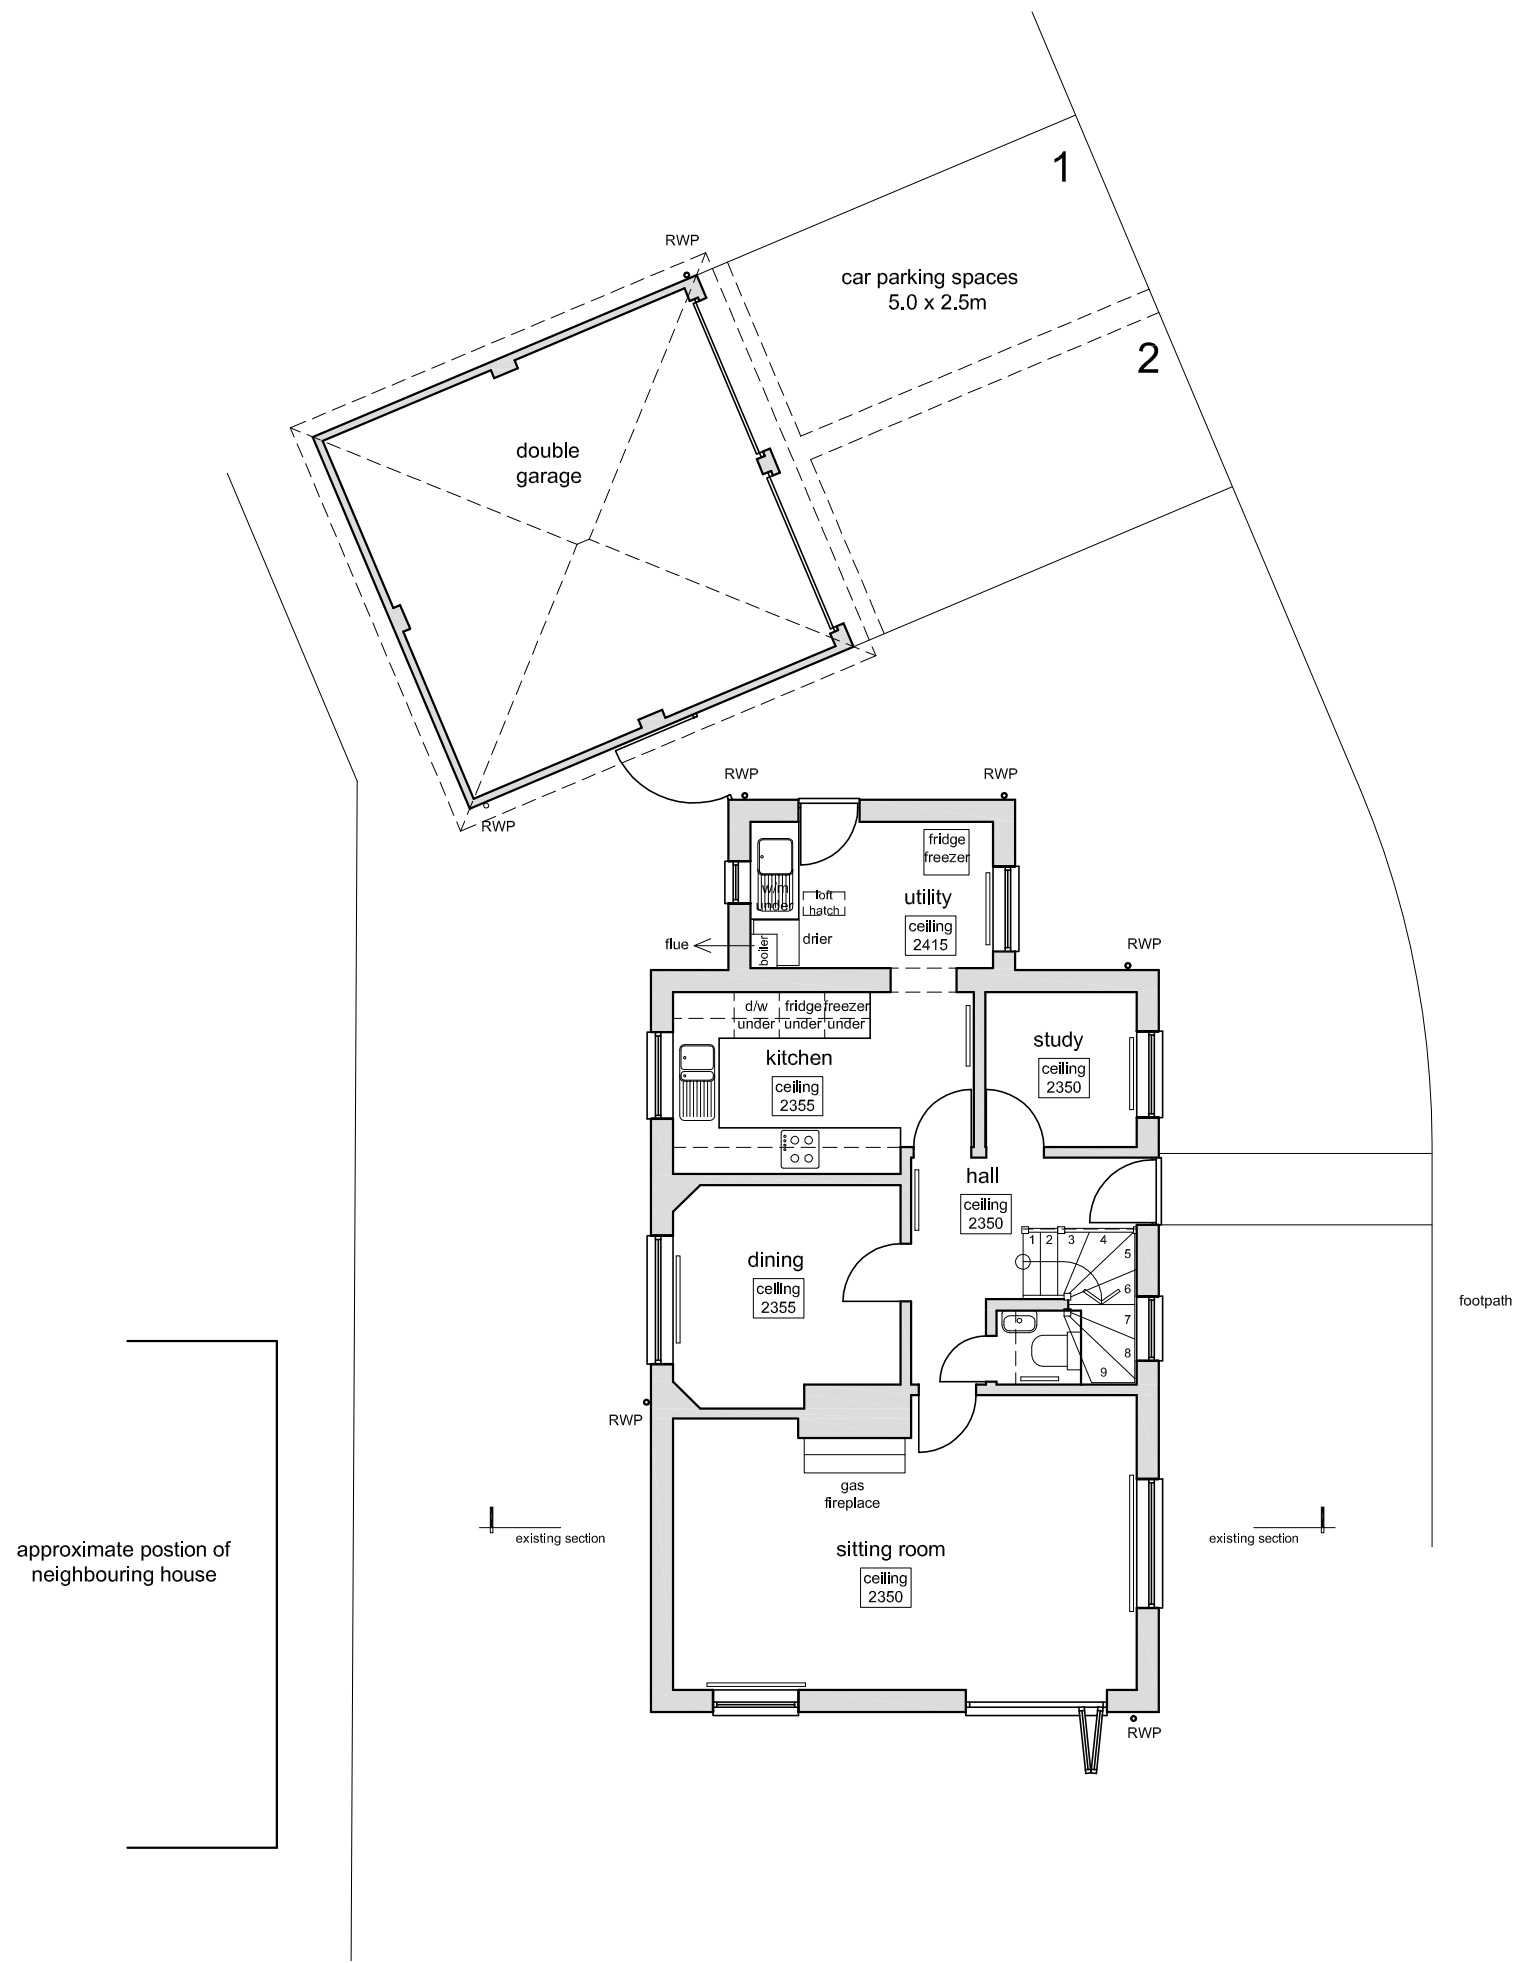

Lightbox Architects

1 Kings Meadow
Osney Mead
Oxford
OX2 0DP
t 07901 521084
lightboxarchitects.com

title
alterations and additions to
44 Charlbury Road
Oxford
OX2 6UX
for Mrs Huaying Ding and Mr Hu Wang

drawing
existing ground floor plan

drawing number
CHA 010

scale at A3 1:100 date October 2020 drawn by jmac

RECORD DRAWING

ground floor plan