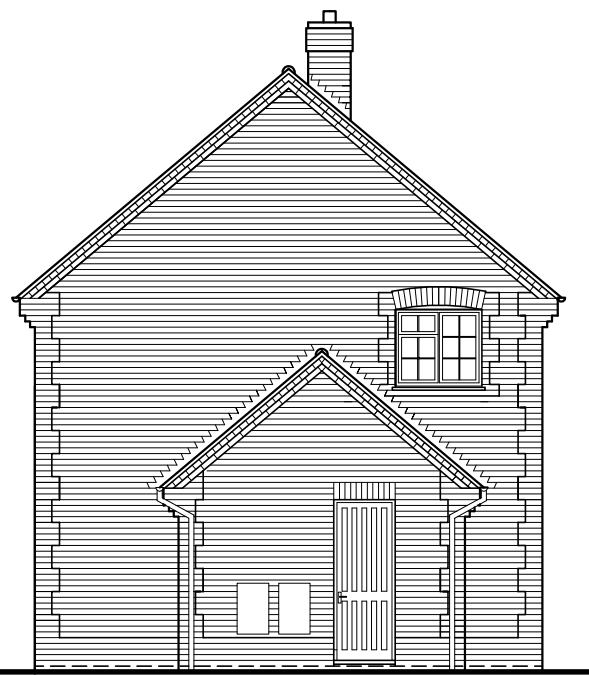

drawing  
existing side (north and south) elevations  
and existing section

drawing number  
**CHA 016B**

scale at A3 1:100      date October 2020      drawn by jmac

## RECORD DRAWING

Revisions  
A  
garage added to North elevation, dwg title amended.  
jmac

B  
north elevation with garage omitted for clarity added  
jmac 12.10.23

north (side) elevation with garage

north (side) elevation with garage  
omitted for clarity