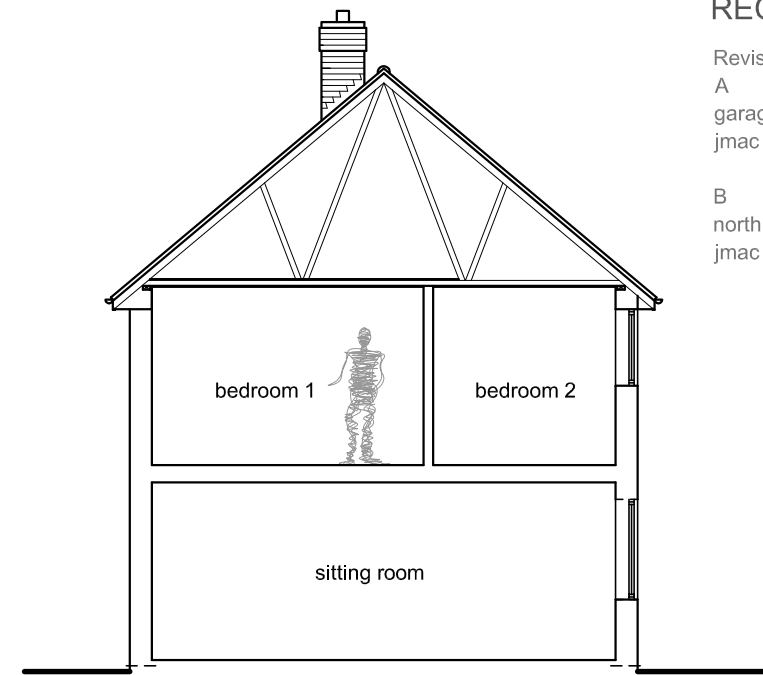

drawing  
existing side (north and south) elevations  
and existing section

drawing number  
**CHA 016B**

scale at A3 1:100      date October 2020      drawn by jmac

## RECORD DRAWING

Revisions  
A  
garage added to North elevation, dwg title amended.  
jmac

B  
north elevation with garage omitted for clarity added  
jmac 12.10.23

north (side) elevation with garage

north (side) elevation with garage  
omitted for clarity