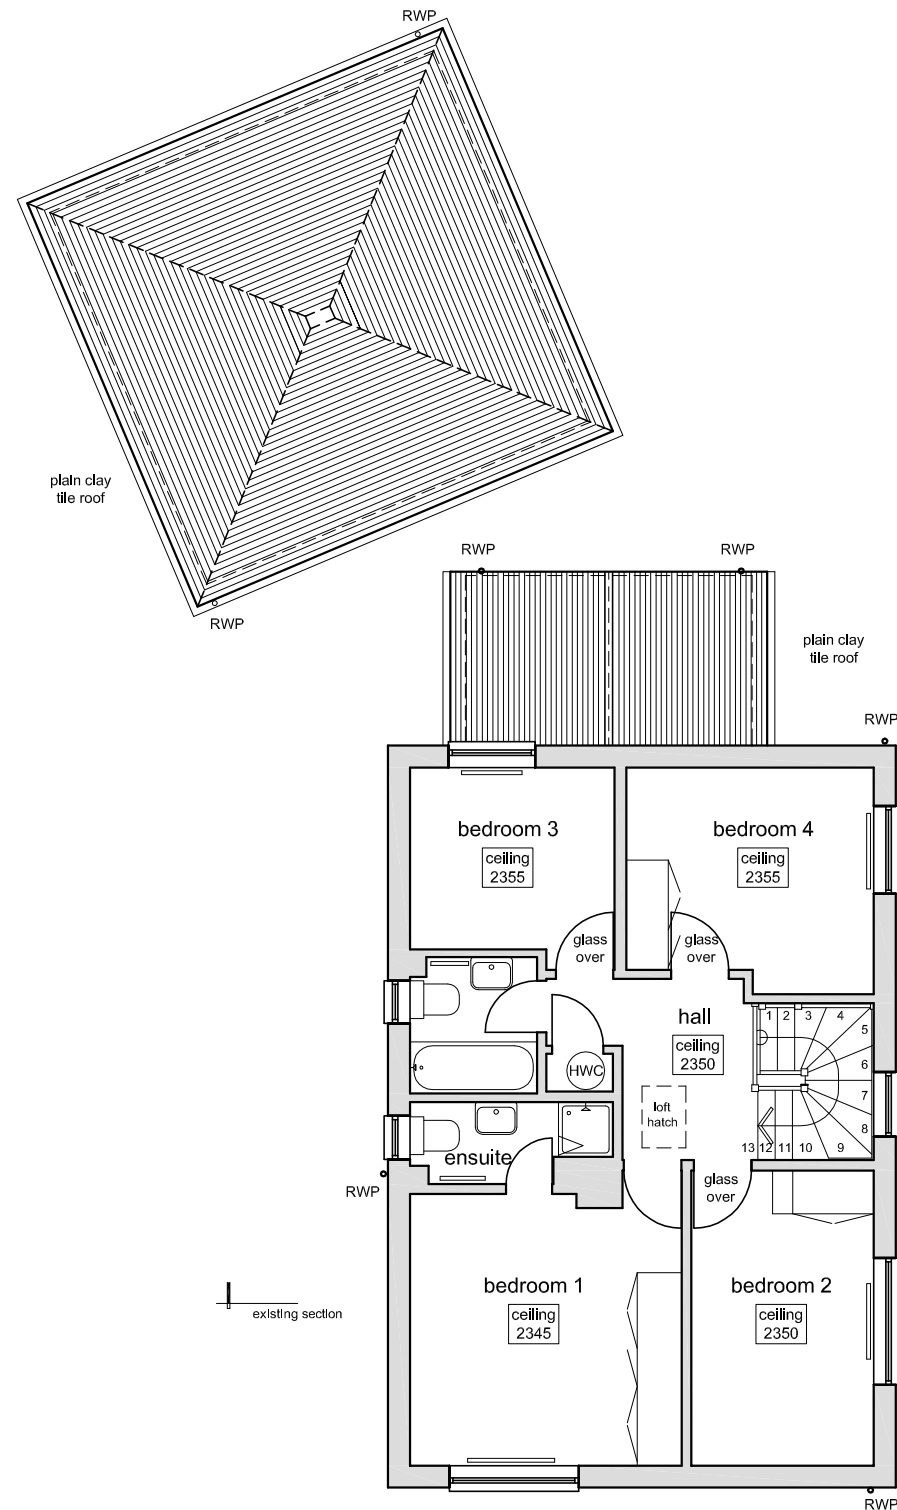

drawing
existing first floor plan

drawing number
CHA 011

scale at A3 1:100 date October 2020 drawn by jmac

RECORD DRAWING

first floor plan