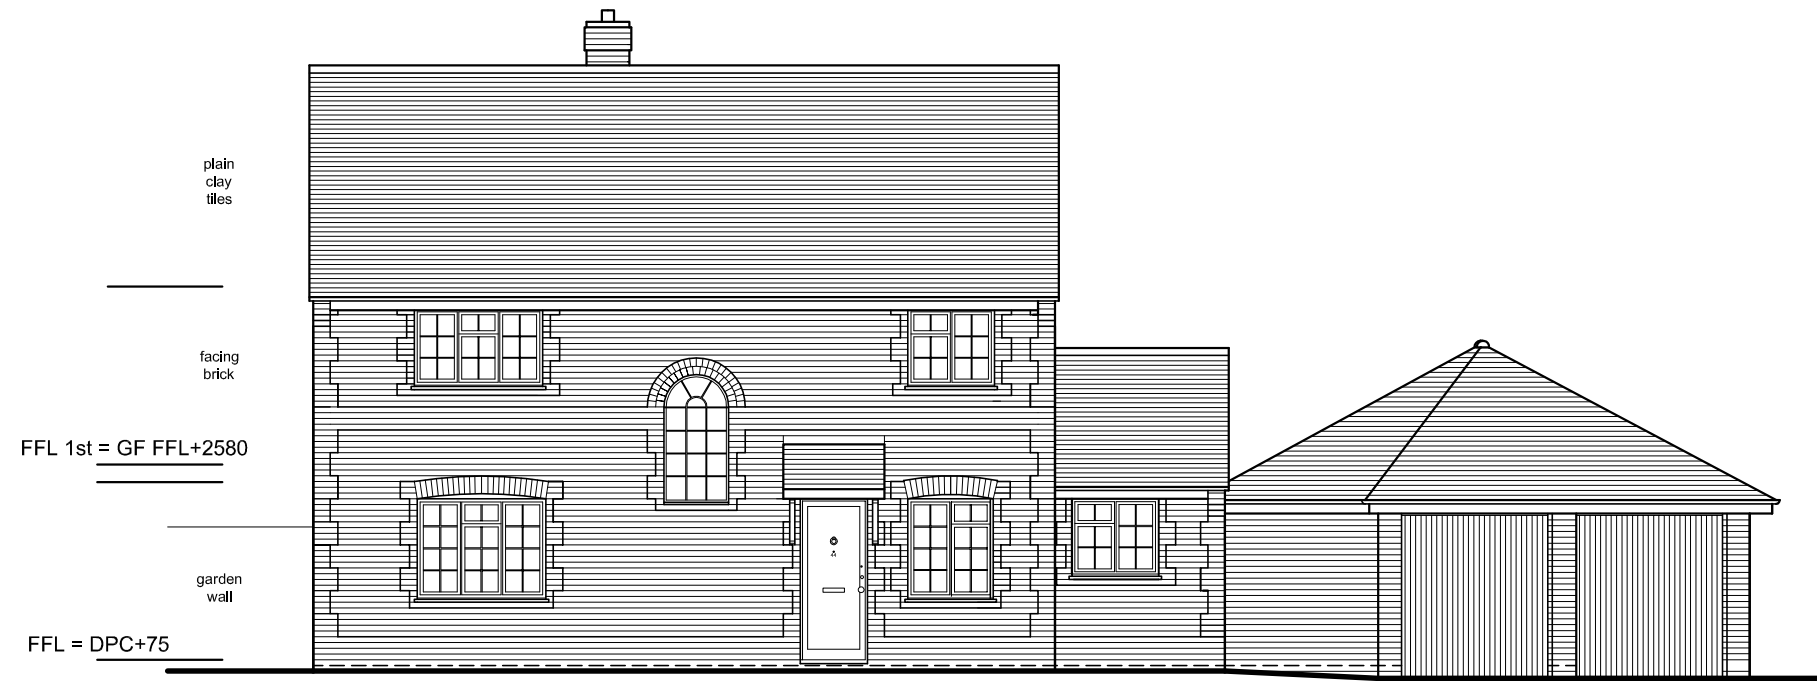

Lightbox Architects

1 Kings Meadow
Osney Mead
Oxford
OX2 0DP
t 07901 521084
lightboxarchitects.com

title
alterations and additions to
44 Charlbury Road
Oxford
OX2 6UX
for Mrs Huaying Ding and Mr Hu Wang

drawing
existing front and rear (east and west)
elevations

drawing number
CHA 015

scale at A3
1:100
date
October 2020
drawn by
jmac

RECORD DRAWING

east (front) elevation

west (rear) elevation