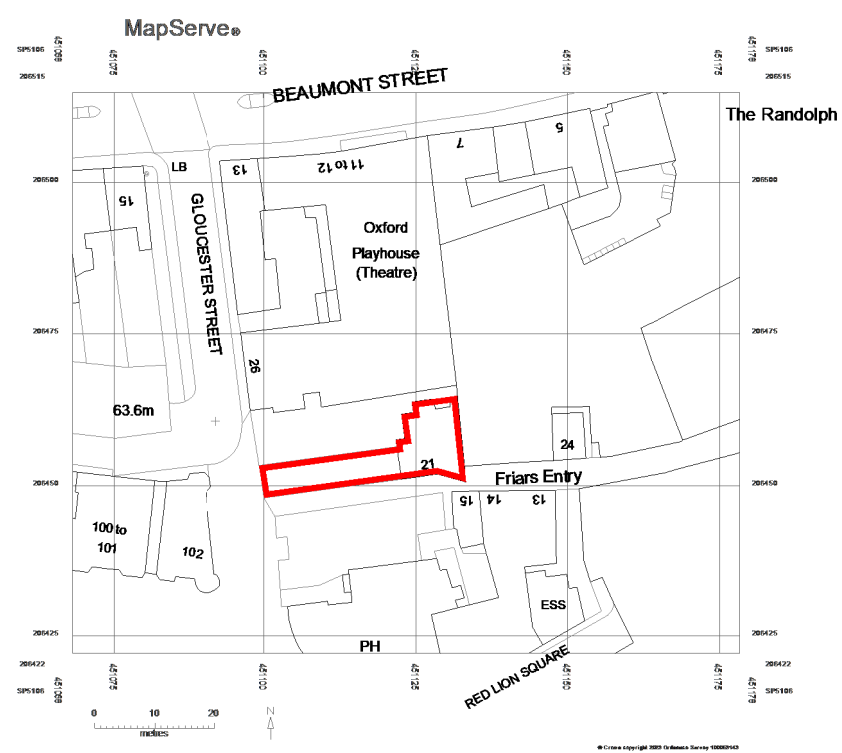

For information only

Revision	Description	Date
D00	Issued for Comment	16/10/2023

SK ARCHITECTURE

Client **Mr Whinney**

Project **The White Rabbit, Oxford, OX1 2BY**

Drawing **Site Location Plan**

Scale 1:1250 @ A3 Dat 16/10/2023