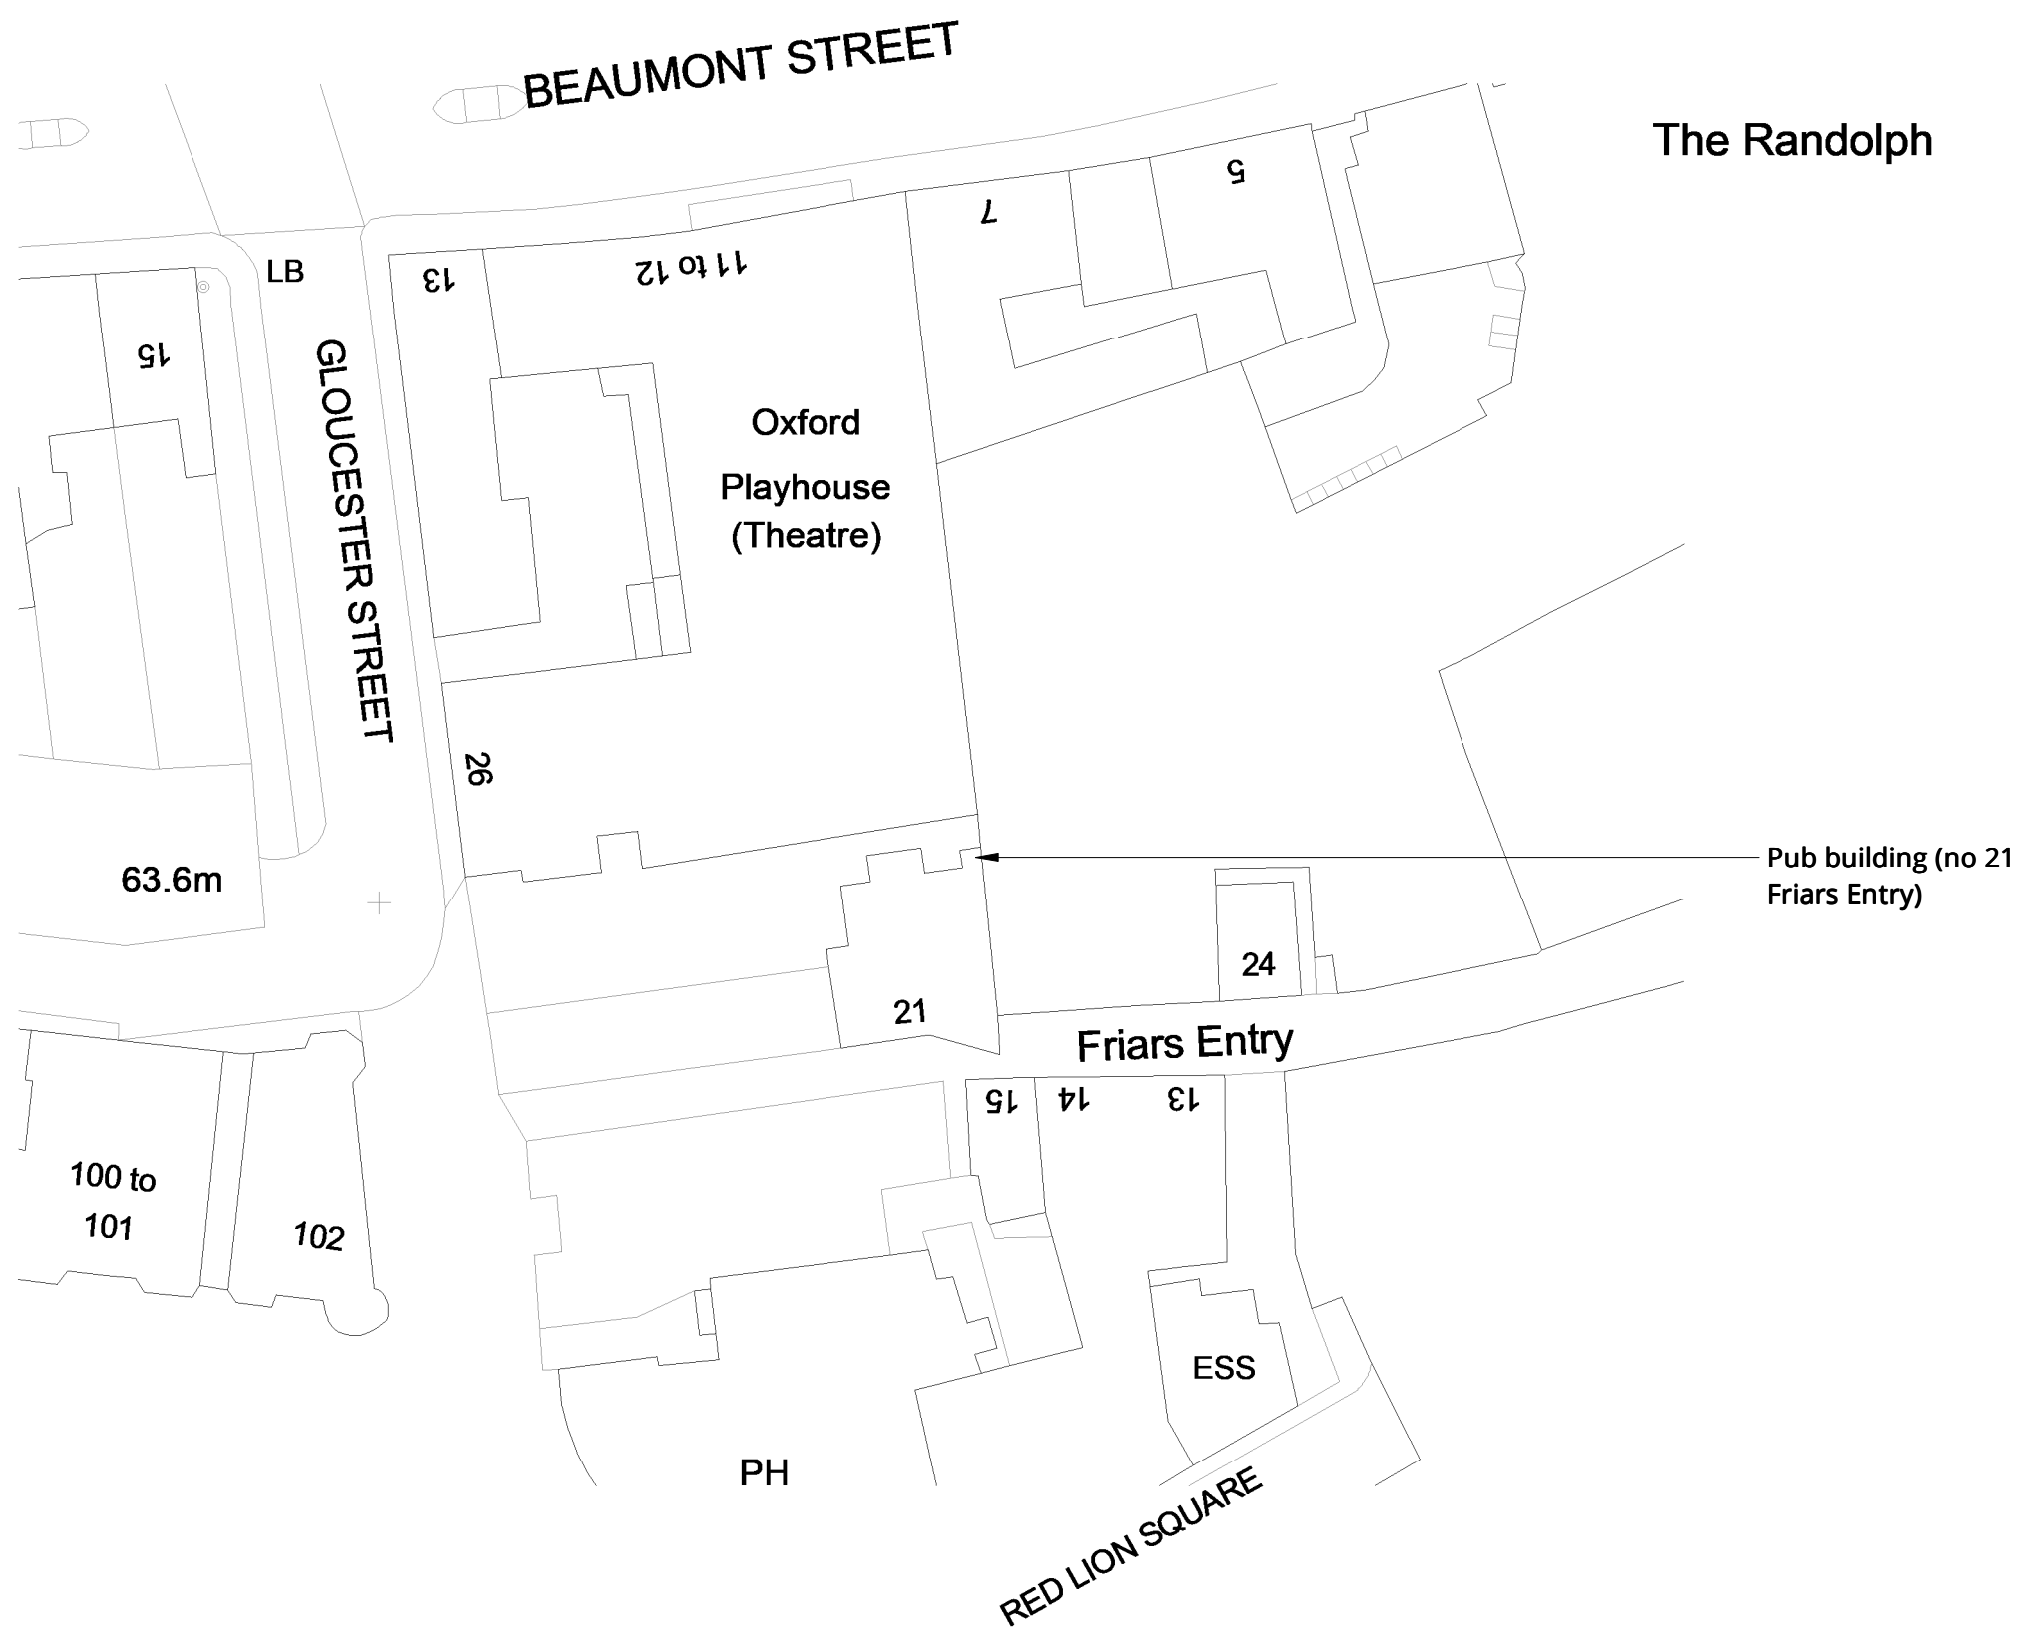

For information only

Revision	Description	Date
D00	Issued for Comment	16/10/2023

SK ARCHITECTURE

Client **Mr Whinney**

Project **The White Rabbit, Oxford, OX1 2BY**

Drawing **Site Block Plan as Proposed**

Scale 1:500 @ A3 Dat 16/10/2023