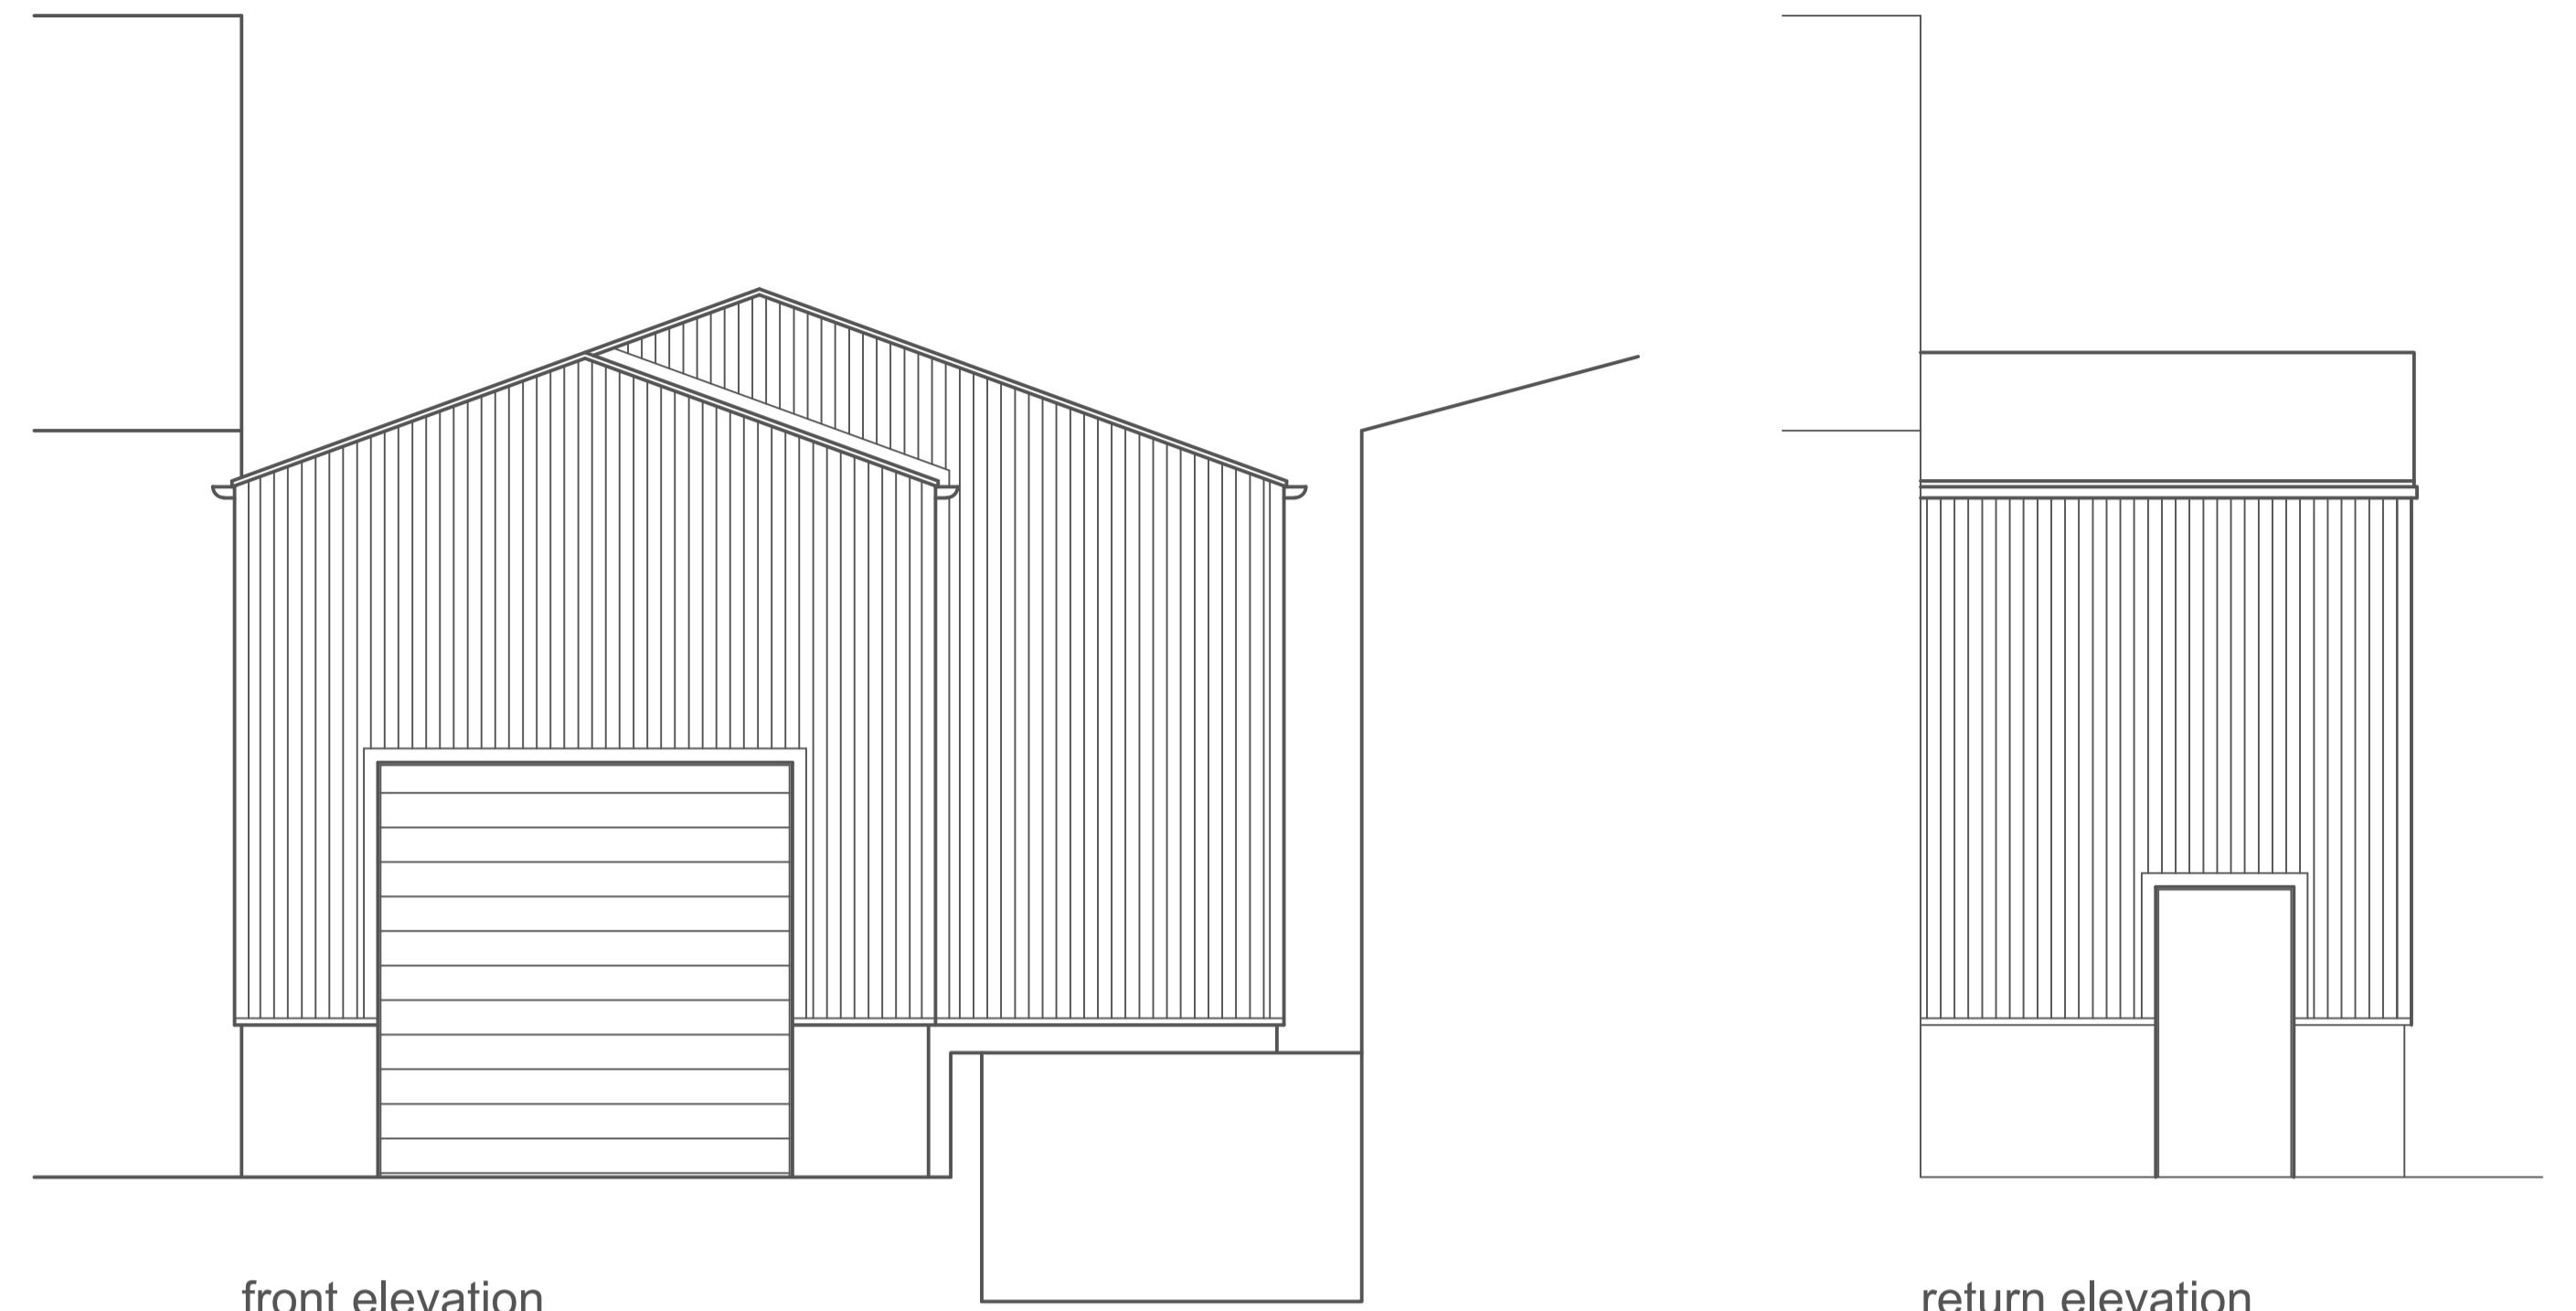

floor plan

Proposed warehouse with metal sheeting wall & roof panels colour grey with facing brick wall to height of 1.1m. Access door timber colour grey. Roller shutter door colour grey to match sheeting

N 
Site Plan

Proposals at
119 Whitefield Road
Glasgow

scale 1:50 (A1)
dwg no. 31108/2a