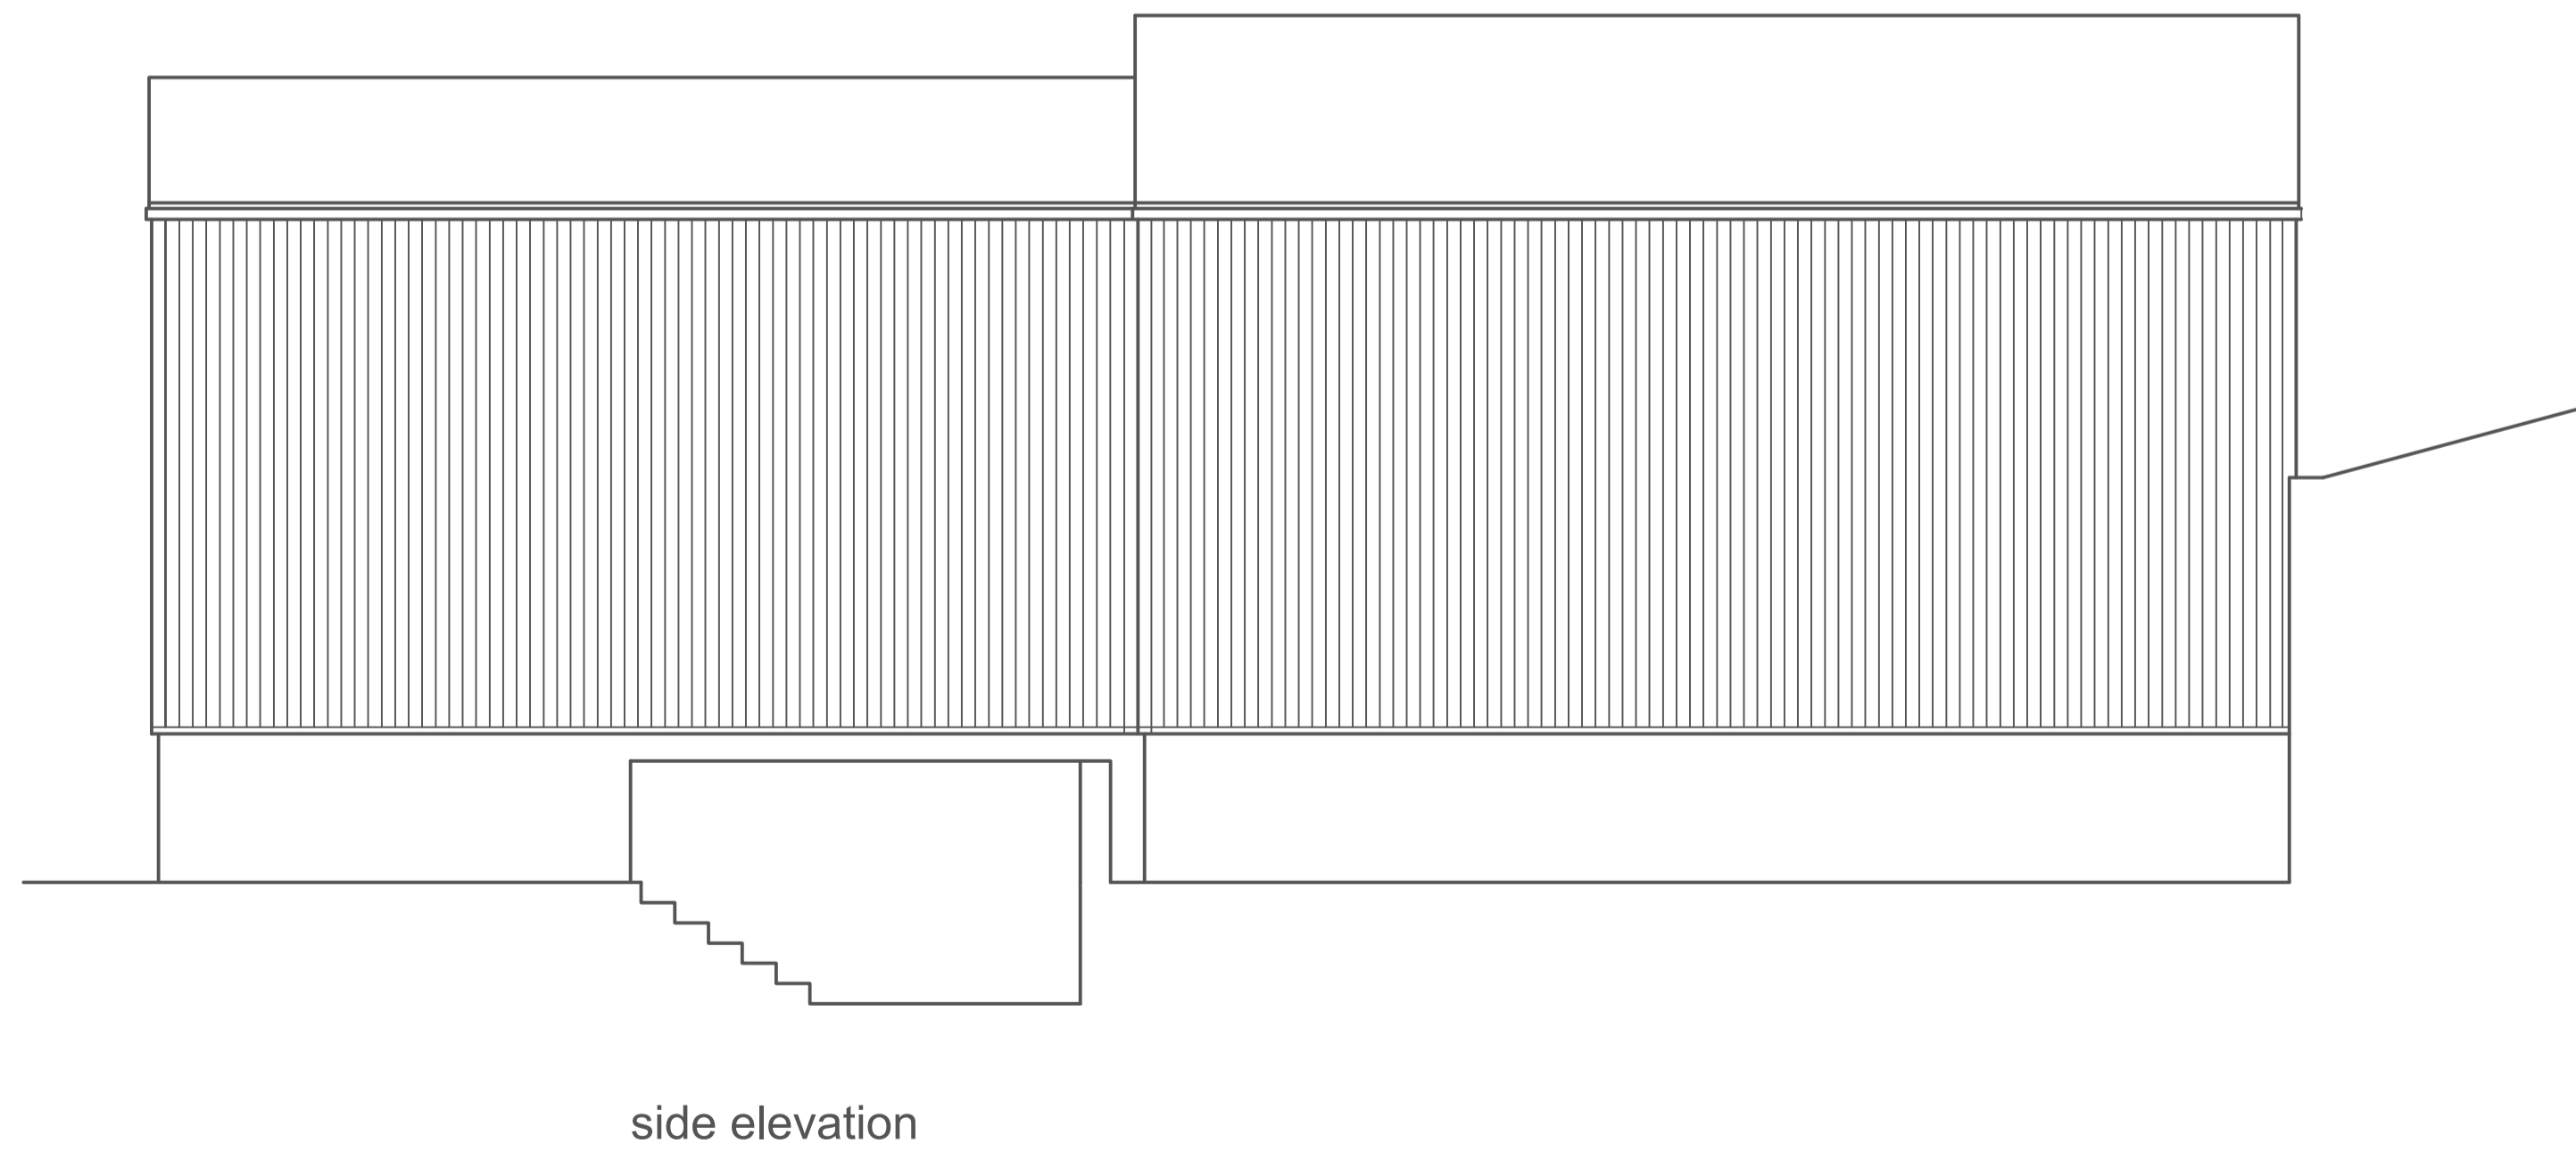

floor plan

Proposed warehouse with metal sheeting wall & roof panels colour grey with facing brick wall to height of 1.1m. Access door timber colour grey. Roller shutter door colour grey to match sheeting

N 
Site Plan

Proposals at
119 Whitefield Road
Glasgow

scale 1:50 (A1)
dwg no. 31108/2a