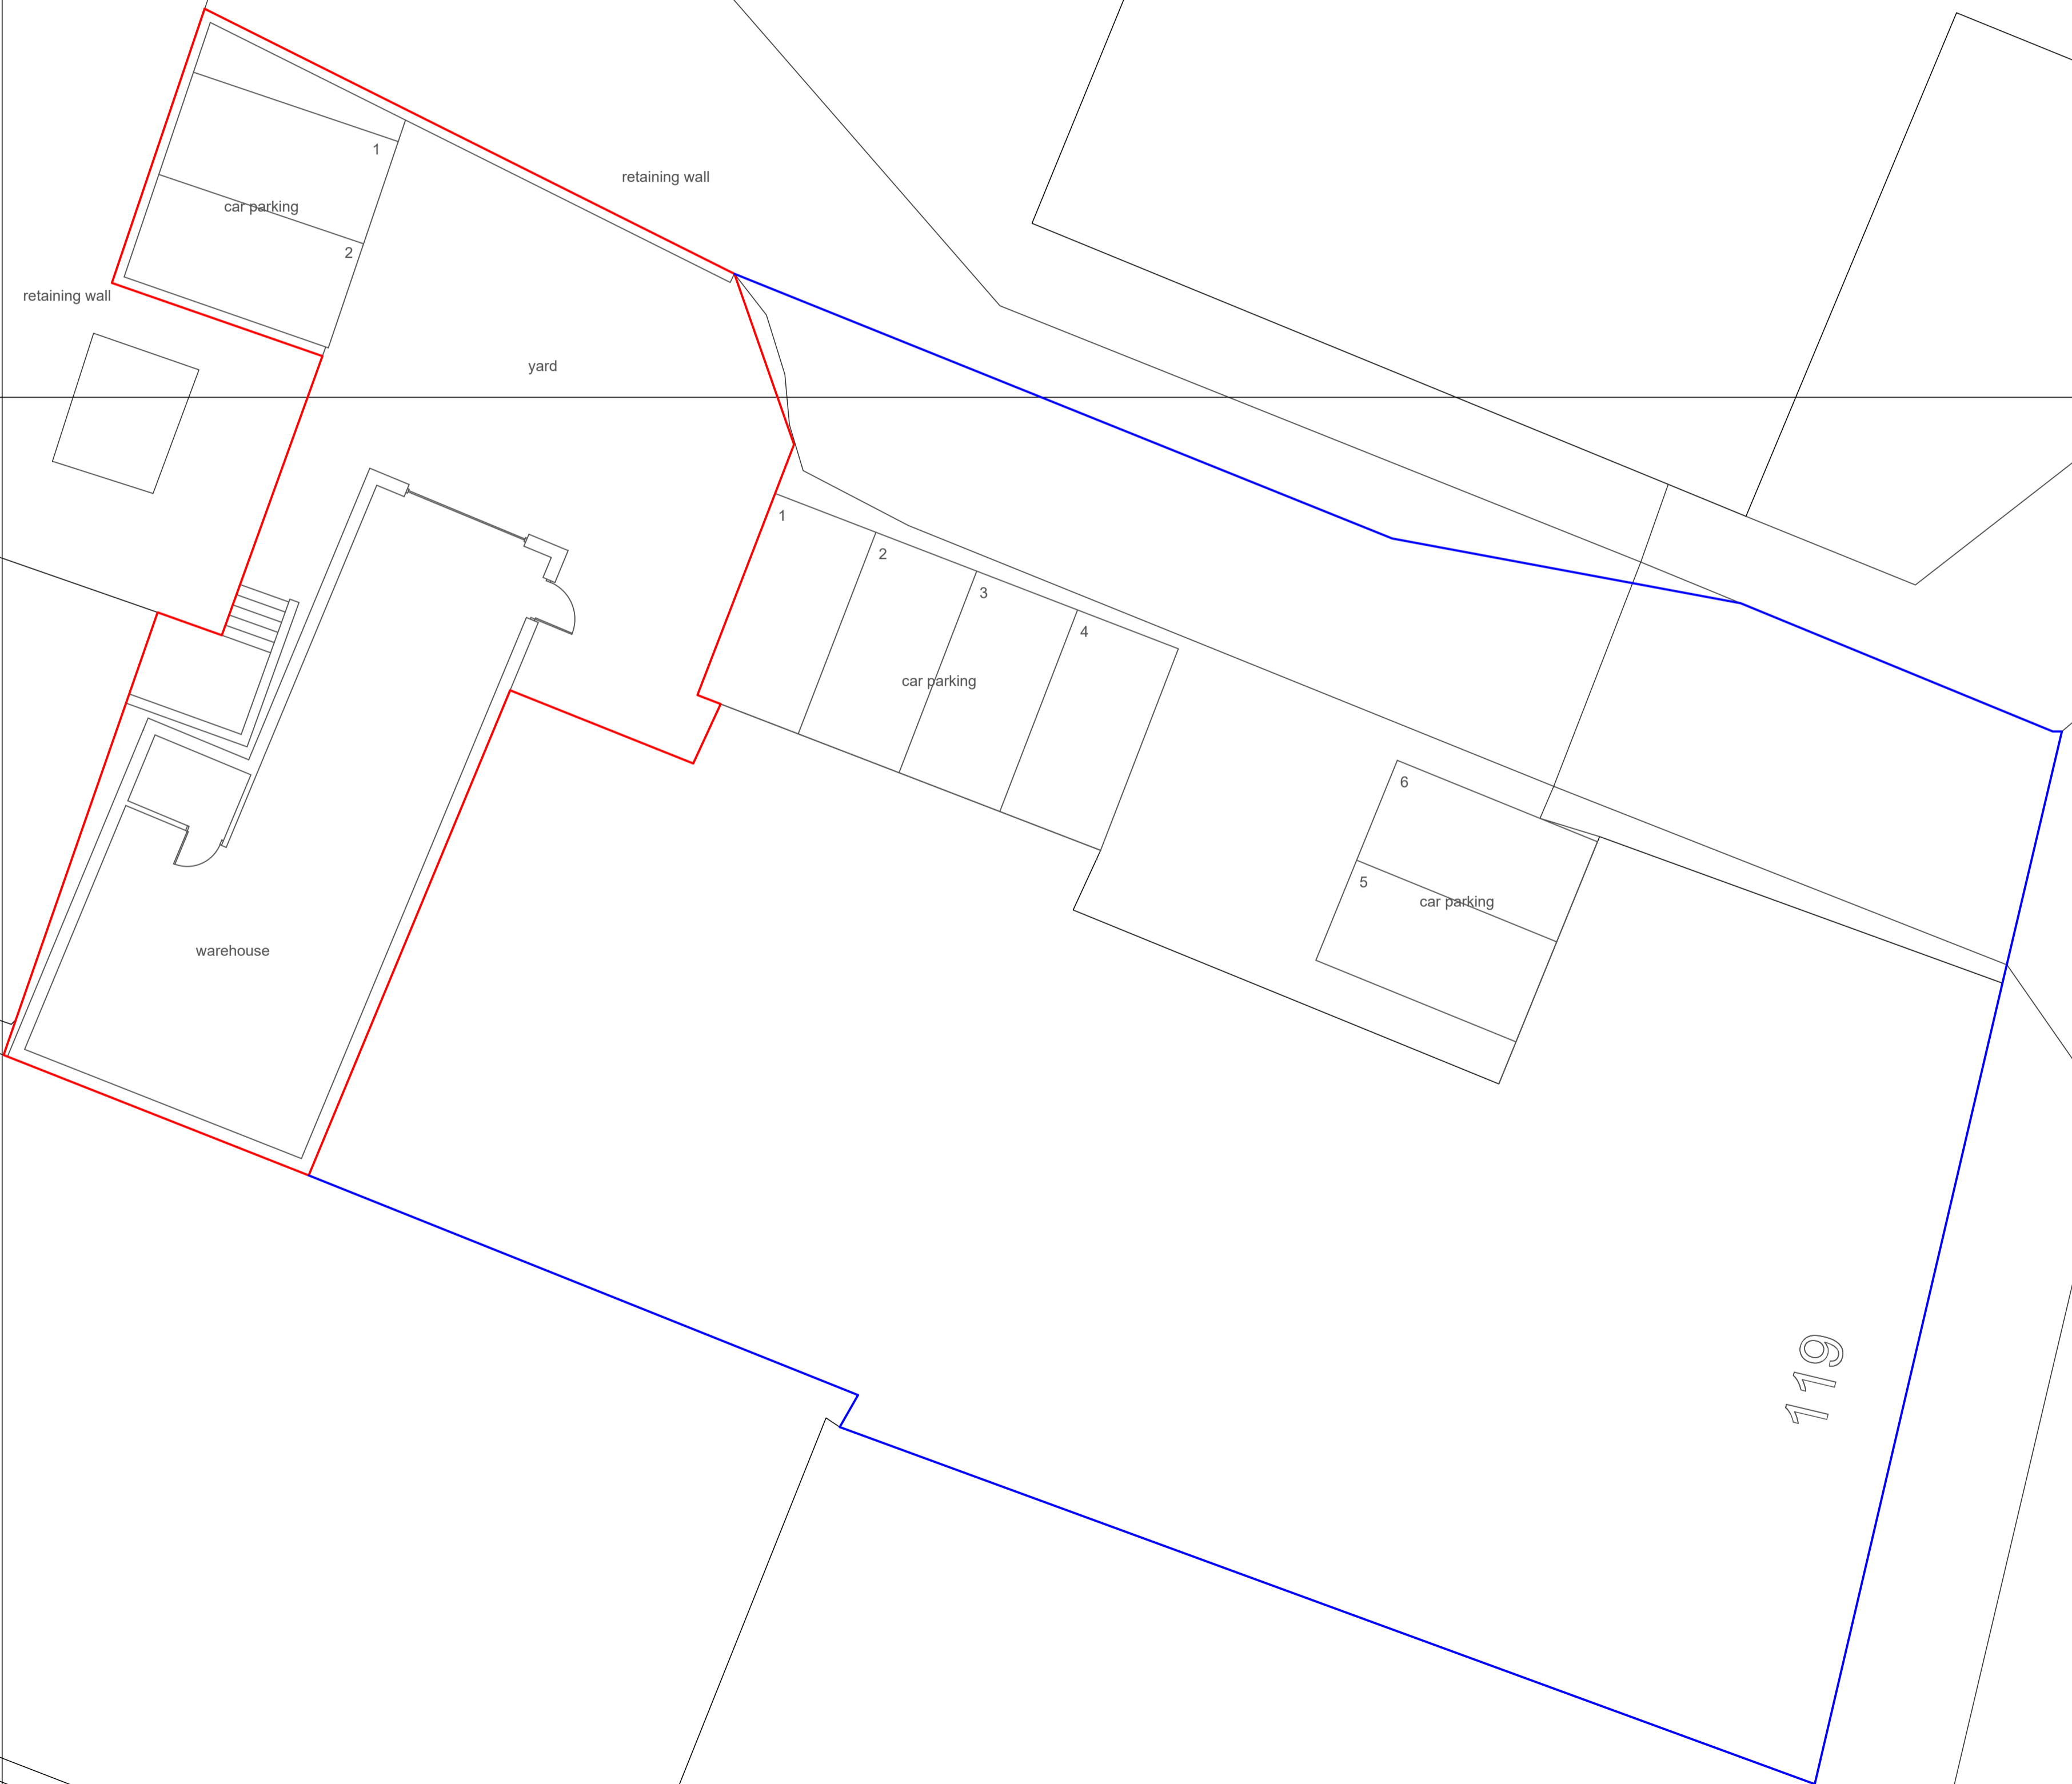

El Sub Sta

24

WHITEFIELD ROAD

N  
Site Plan

124

Proposals at  
119 Whitefield Road  
Glasgow

scale 1:100 (A1)  
dwg.no. 31108/1a