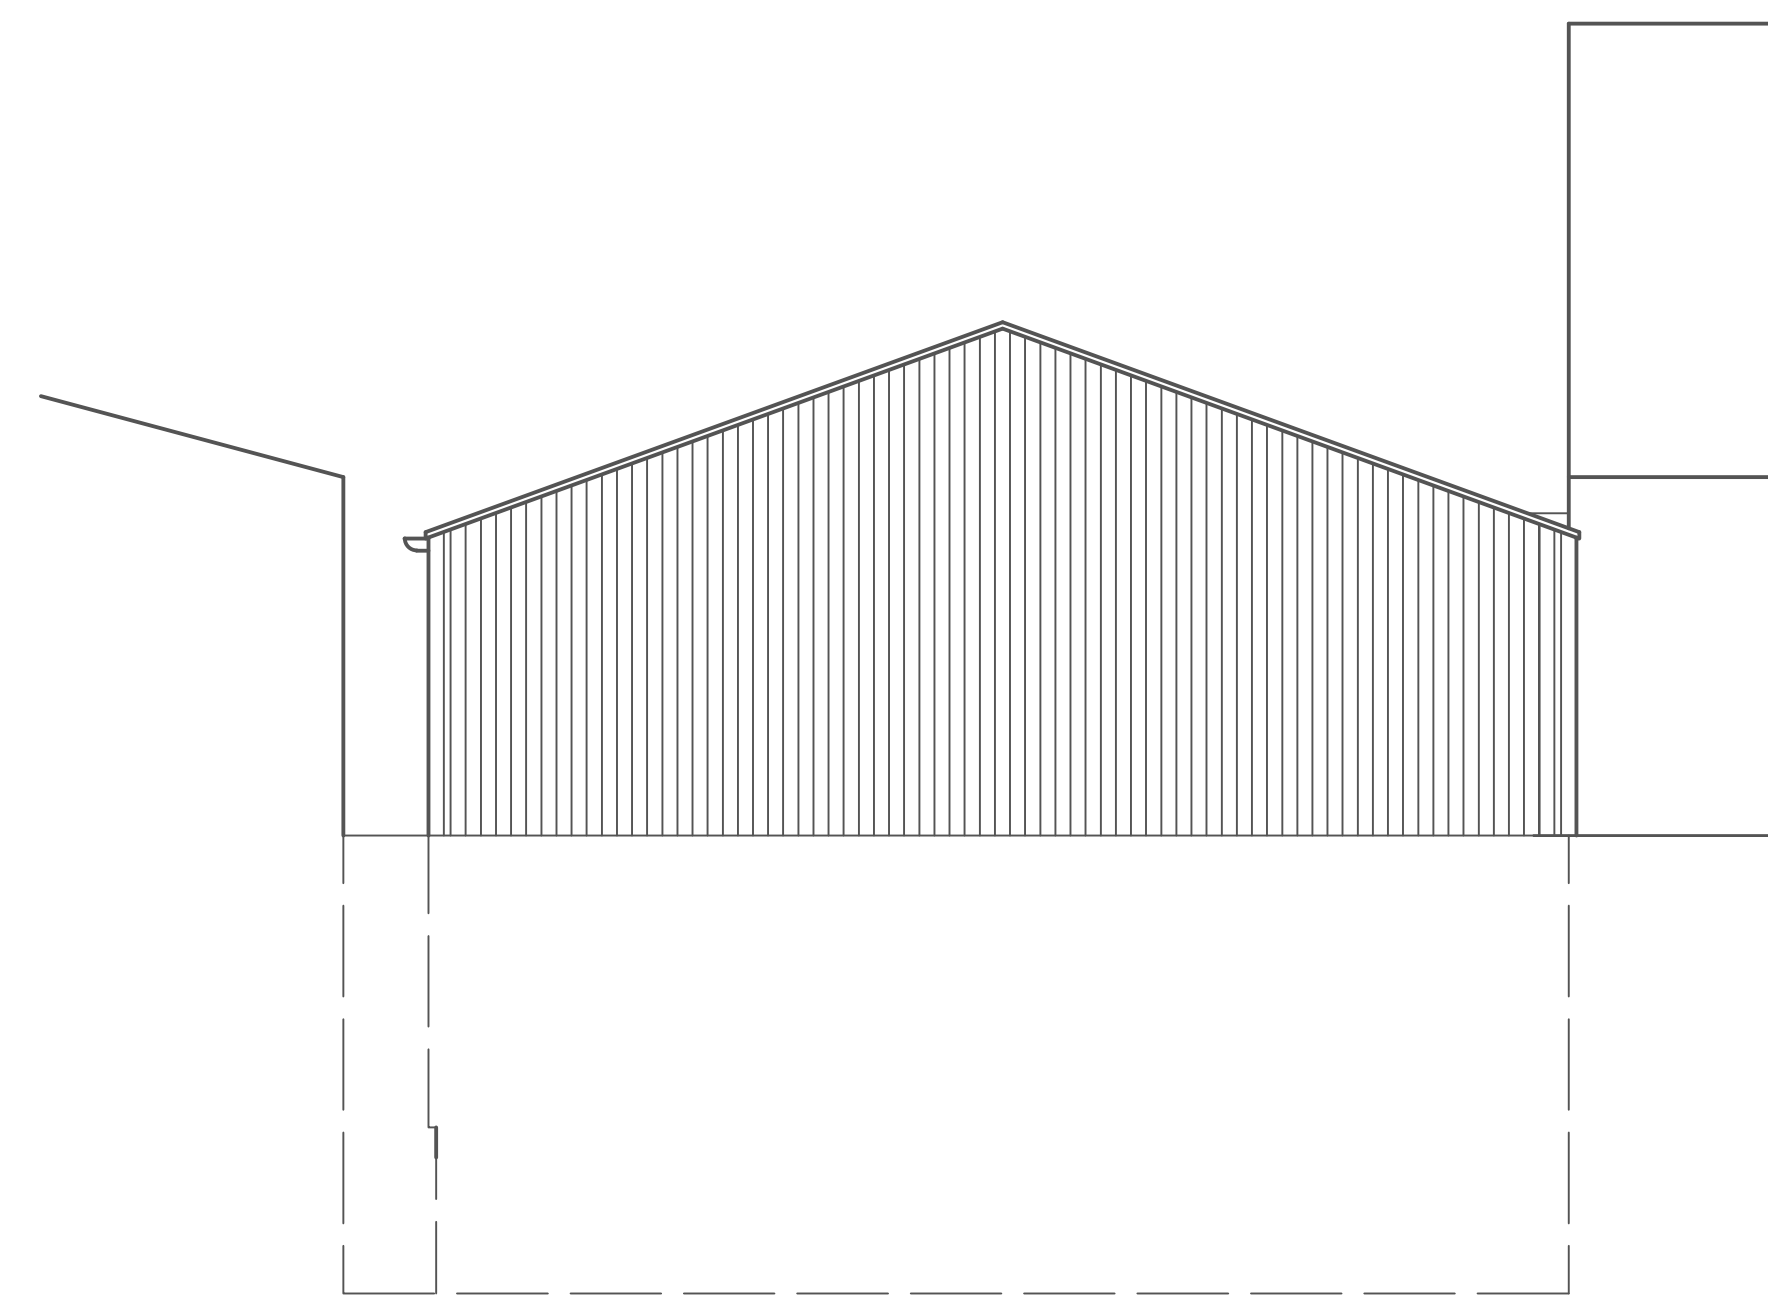

roof plan

return (East) elevation

rear (South) elevation

Site Plan

Proposals at  
119 Whitefield Road  
Glasgow

scale 1:50 (A1)  
dwg no. 31108/3