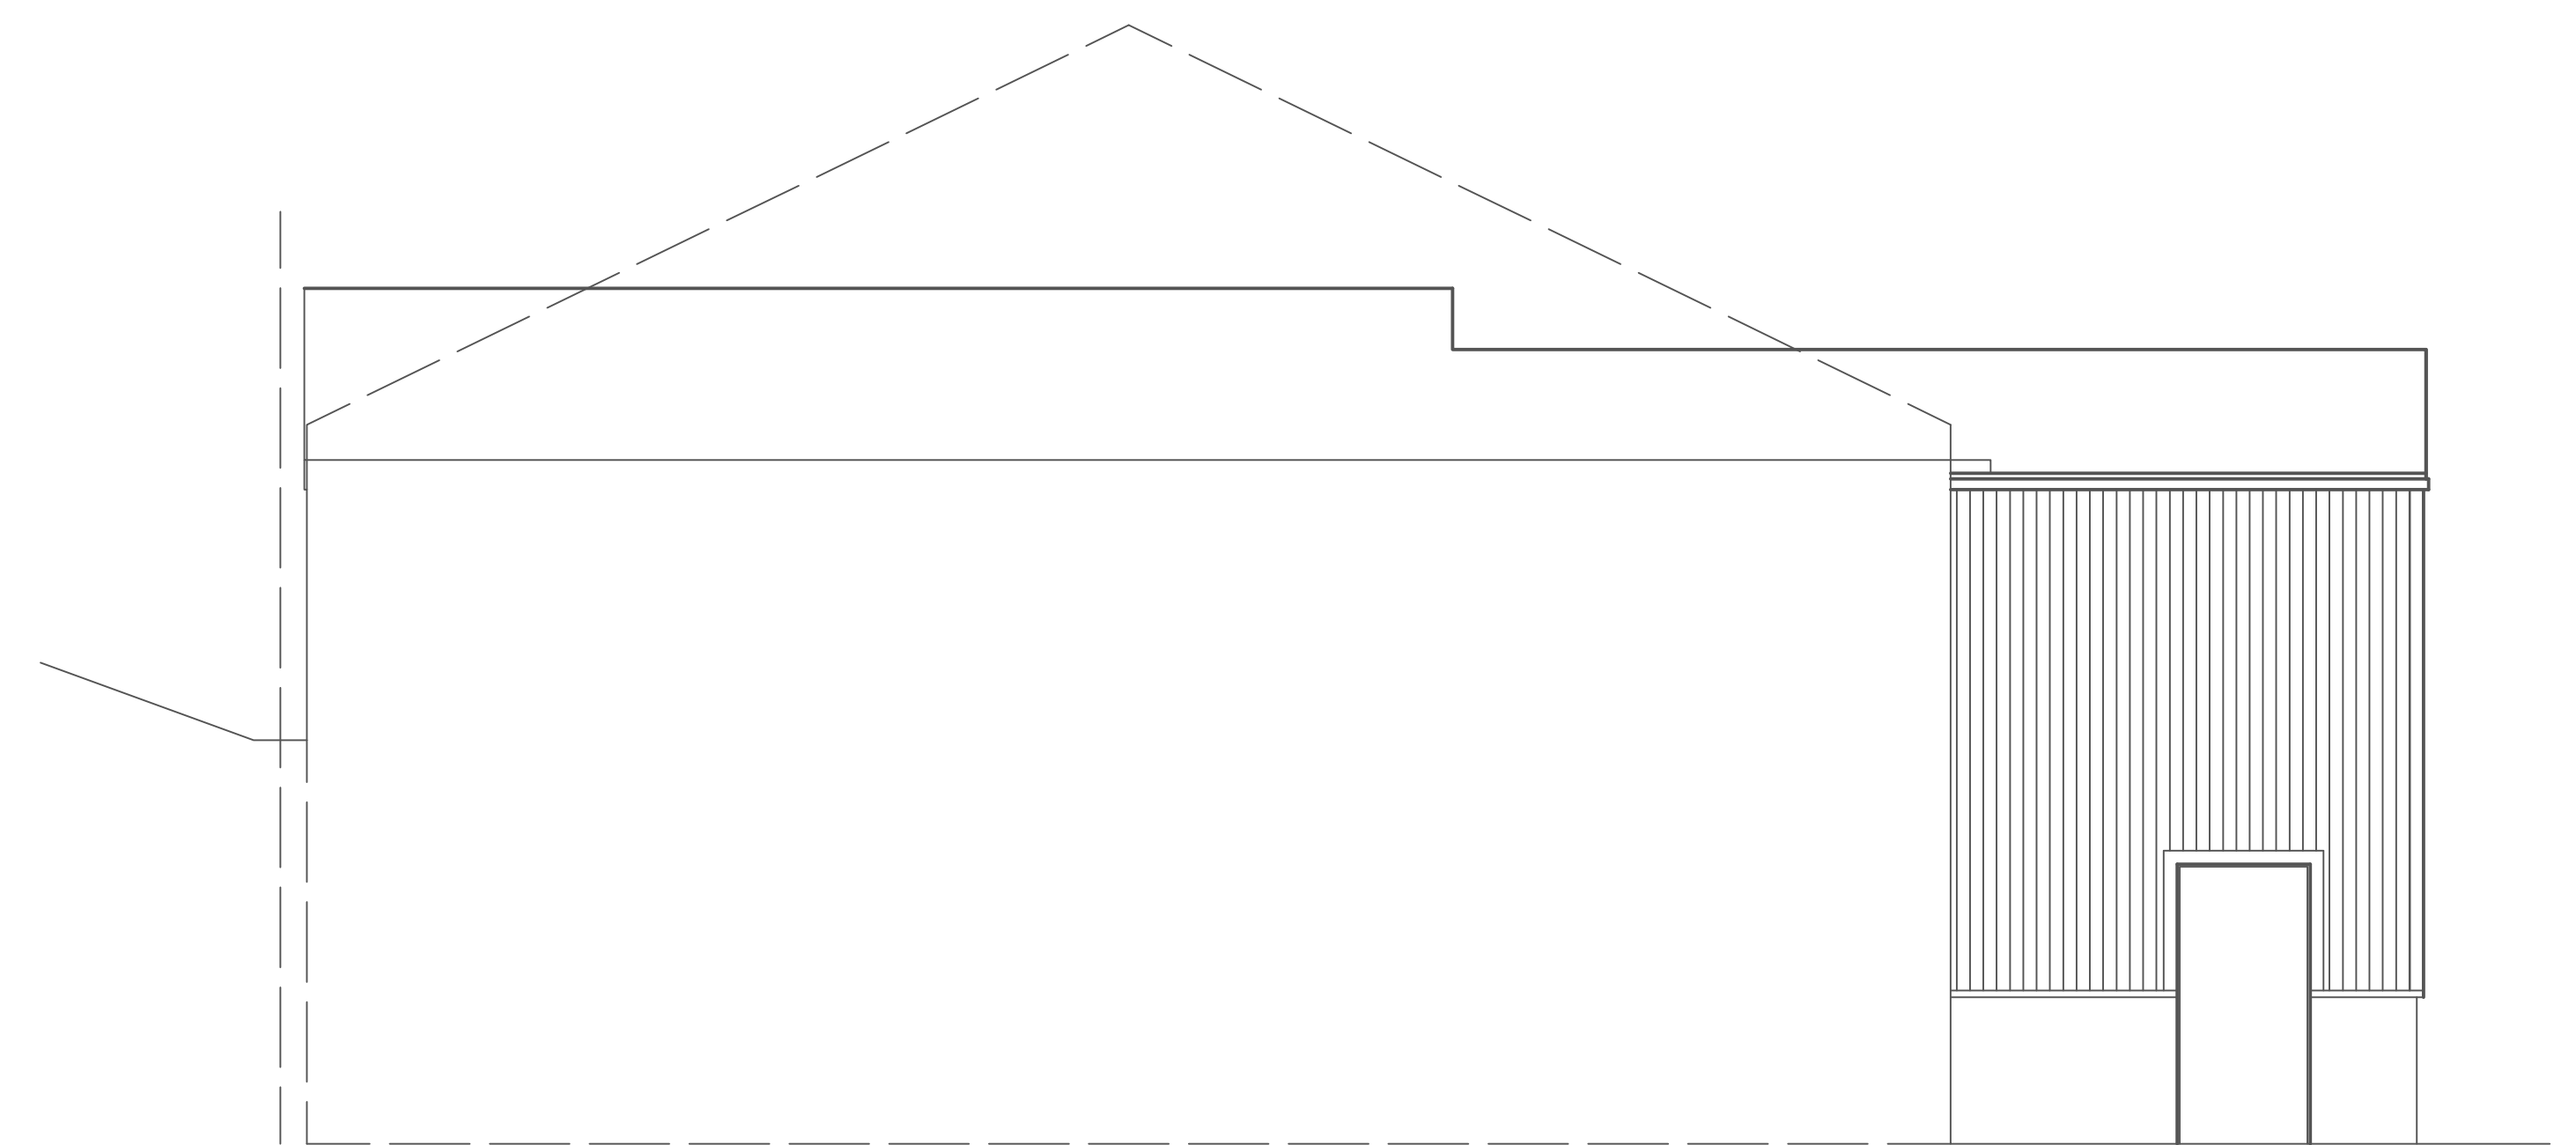

roof plan

return (East) elevation

rear (South) elevation

Site Plan

Proposals at  
119 Whitefield Road  
Glasgow

scale 1:50 (A1)  
dwg no. 31108/3