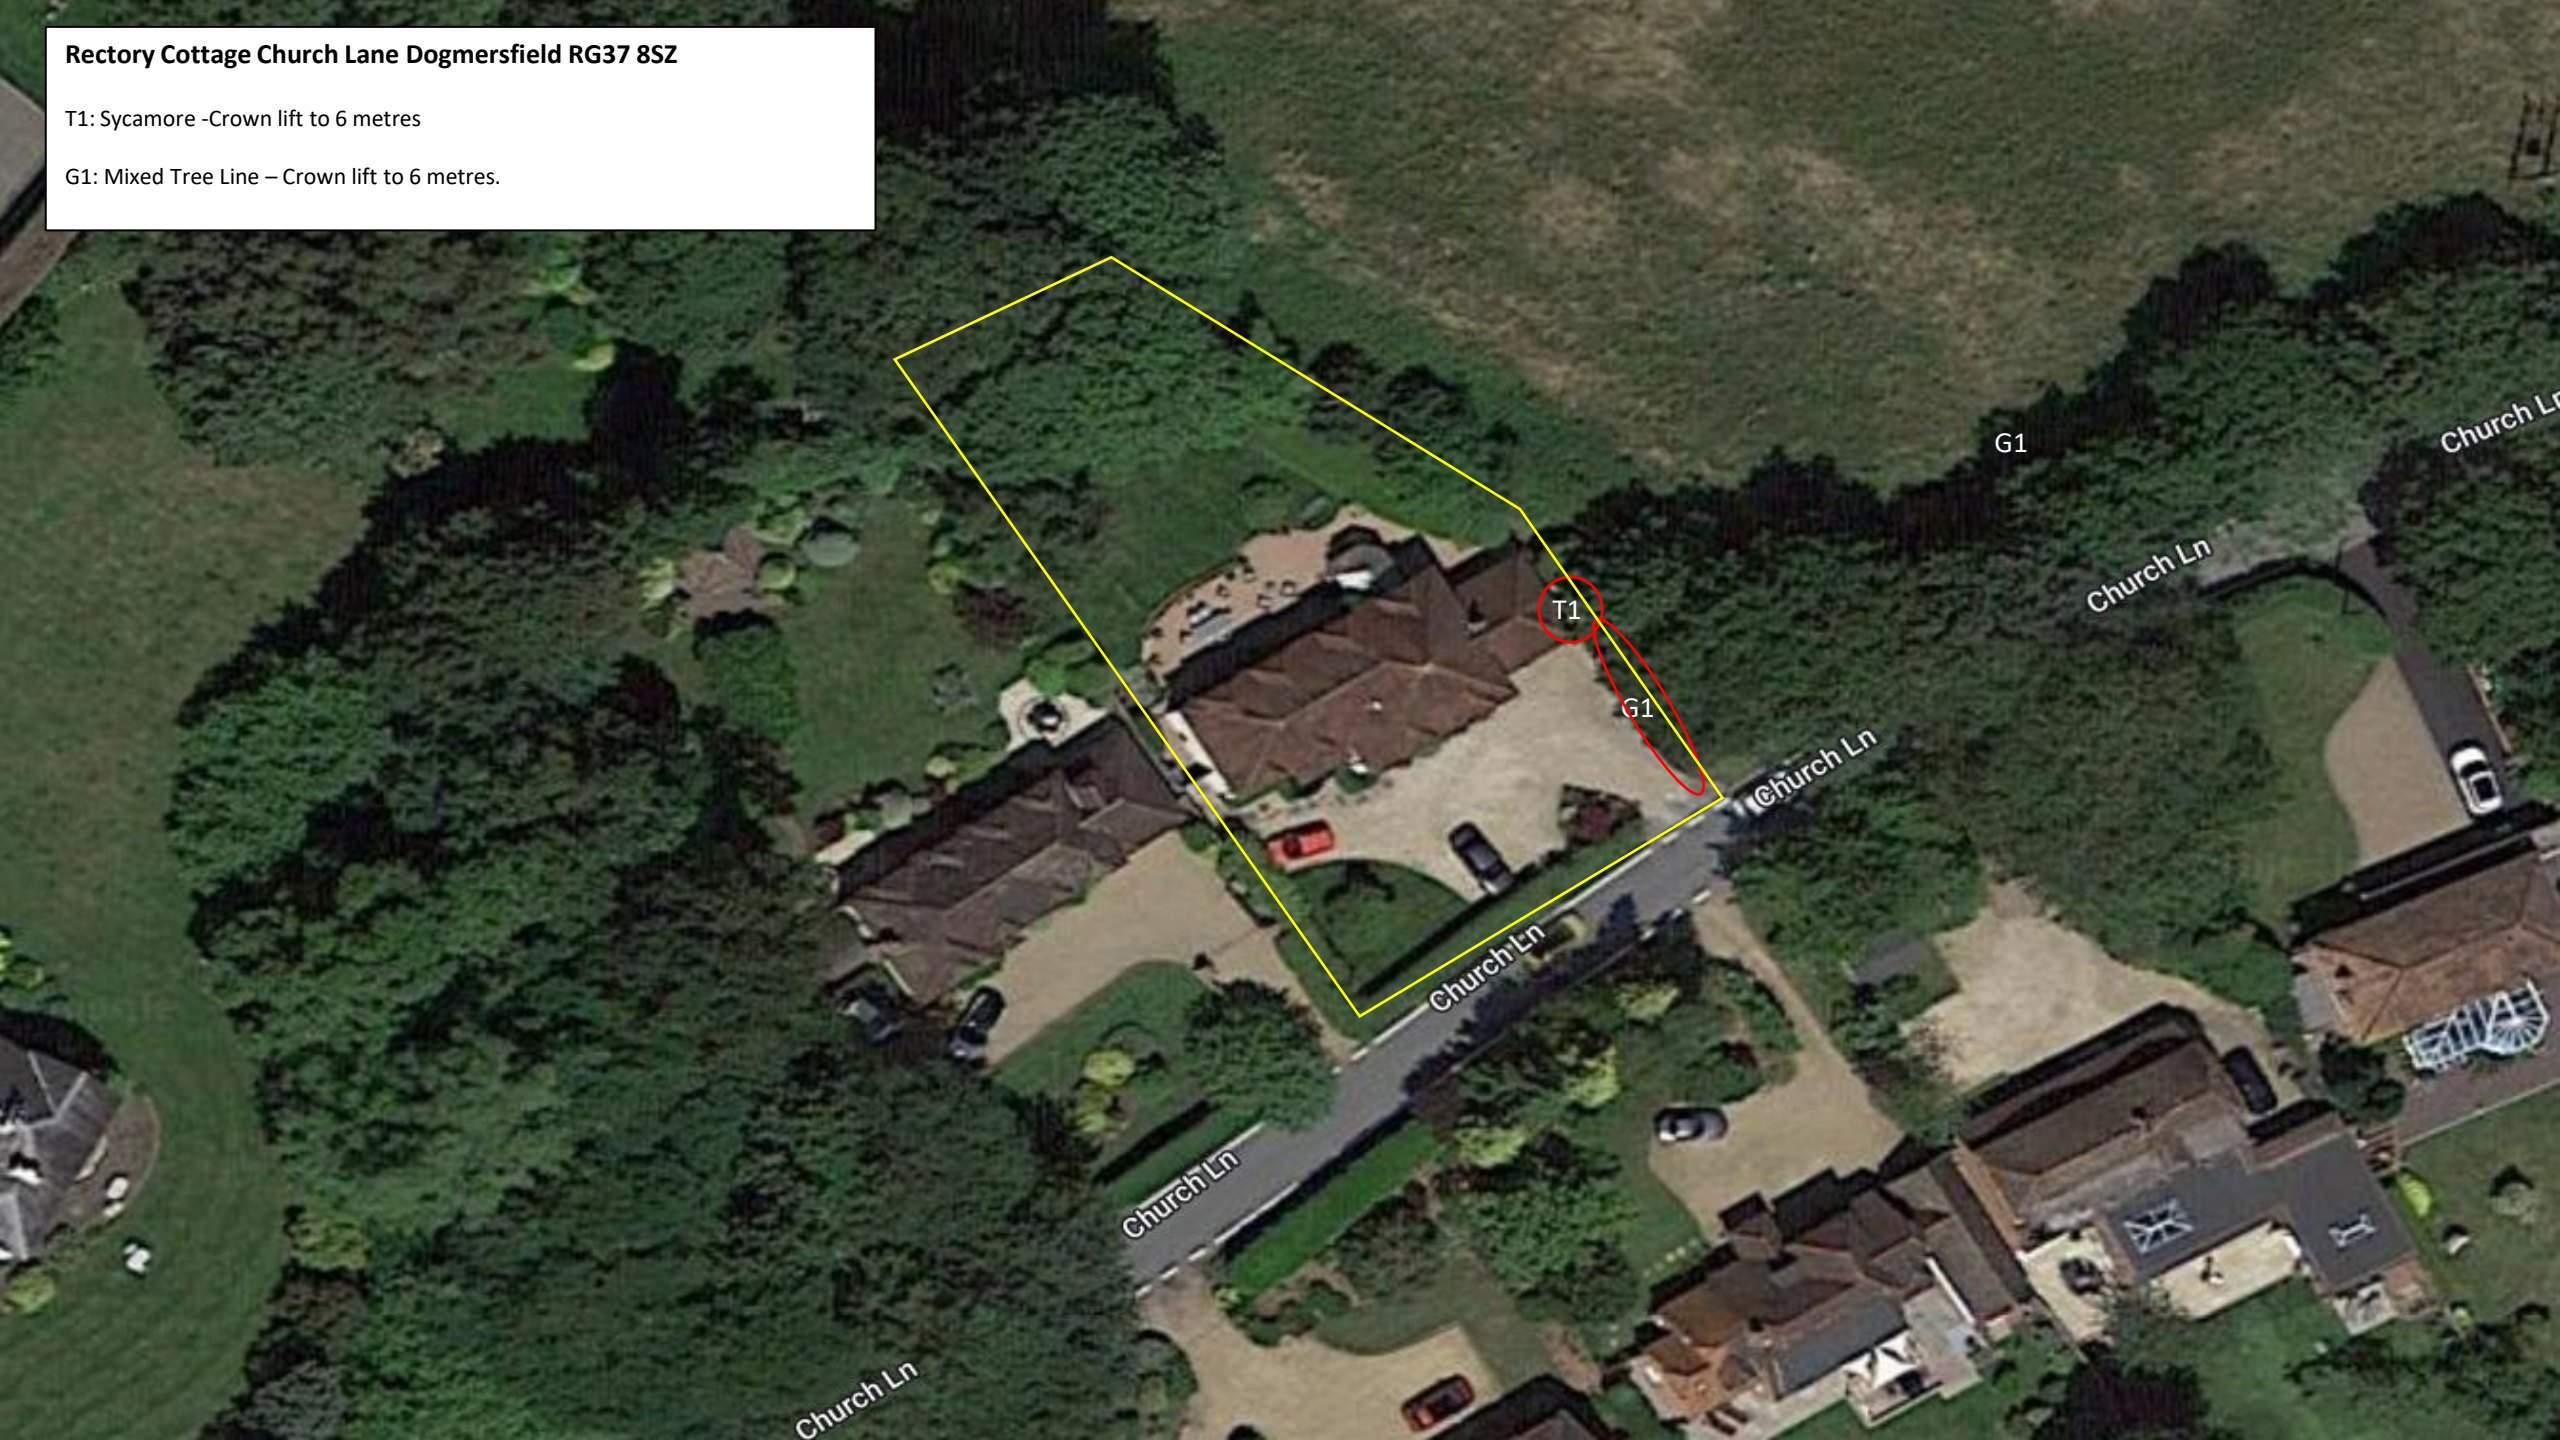

Rectory Cottage Church Lane Dogmersfield RG37 8SZ

T1: Sycamore -Crown lift to 6 metres

G1: Mixed Tree Line – Crown lift to 6 metres.

T1: Sycamore Crown lift to clear roof line

G1: Crown lift to 6 metres