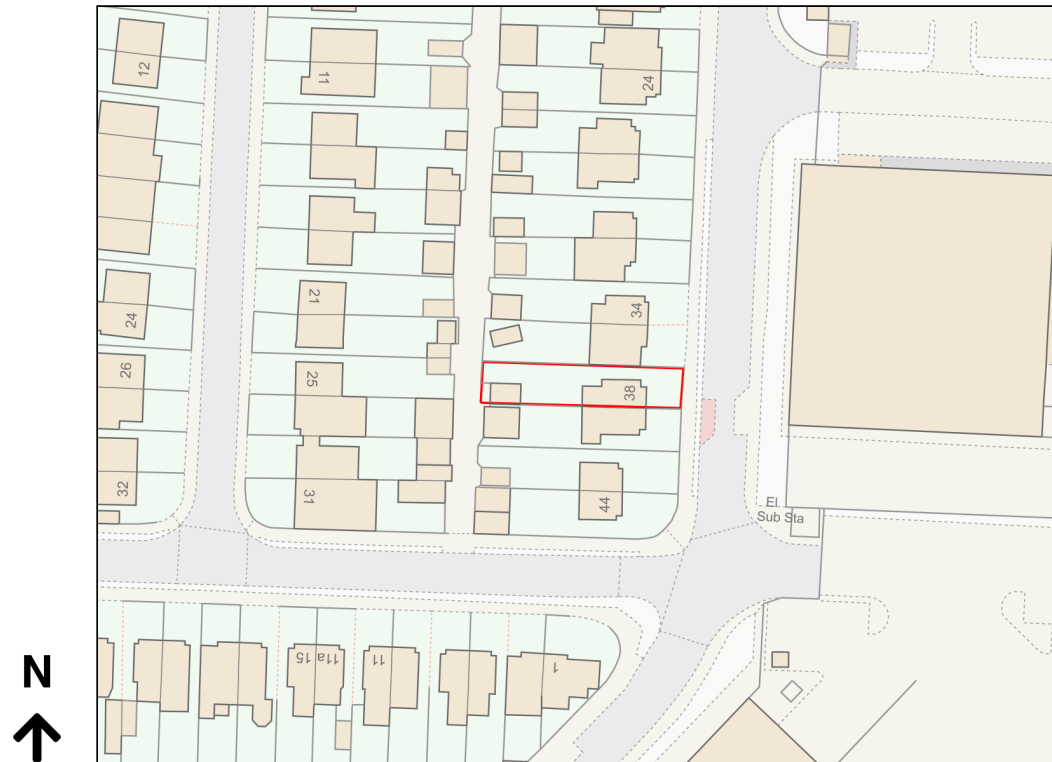

Location Plan

Site Address: 38, Oakcroft Road, Chessington, KT9 1RH

Date Produced: 29-Oct-2023

Scale: 1:1250 @A4

Planning Portal Reference: PP-12490815v1