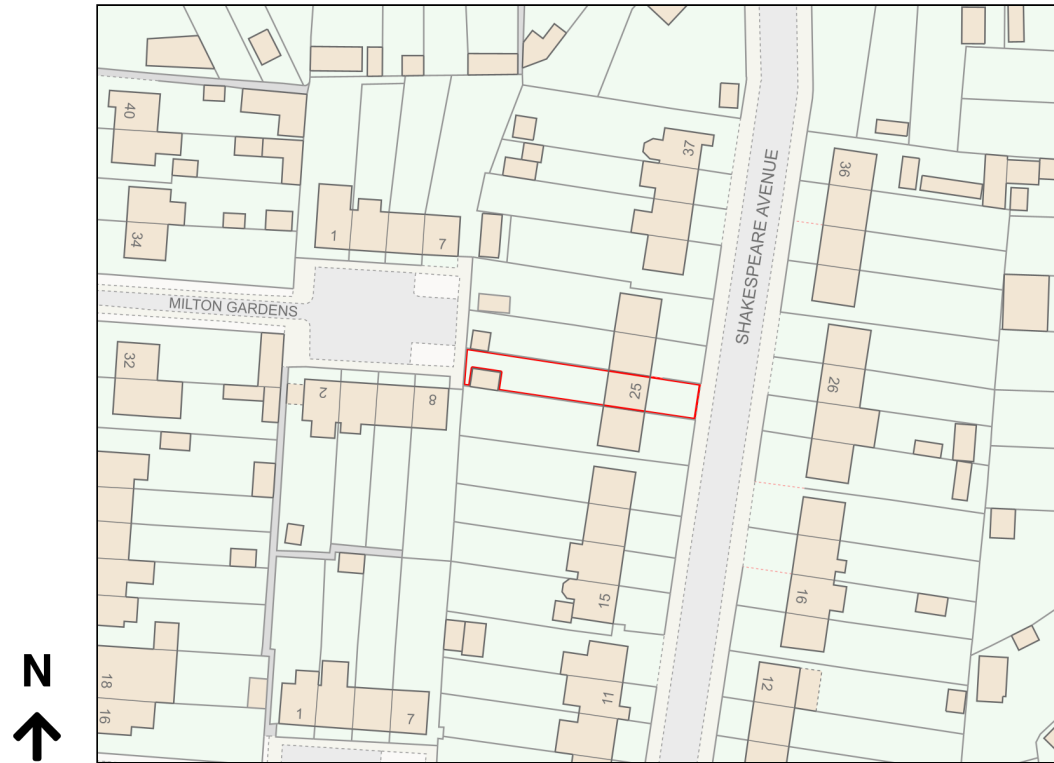

Location Plan

Site Address: 25, Shakespeare Avenue, Tilbury, RM18 8AP

Date Produced: 27-Oct-2023

Scale: 1:1250 @A4

Planning Portal Reference: PP-12561739v1