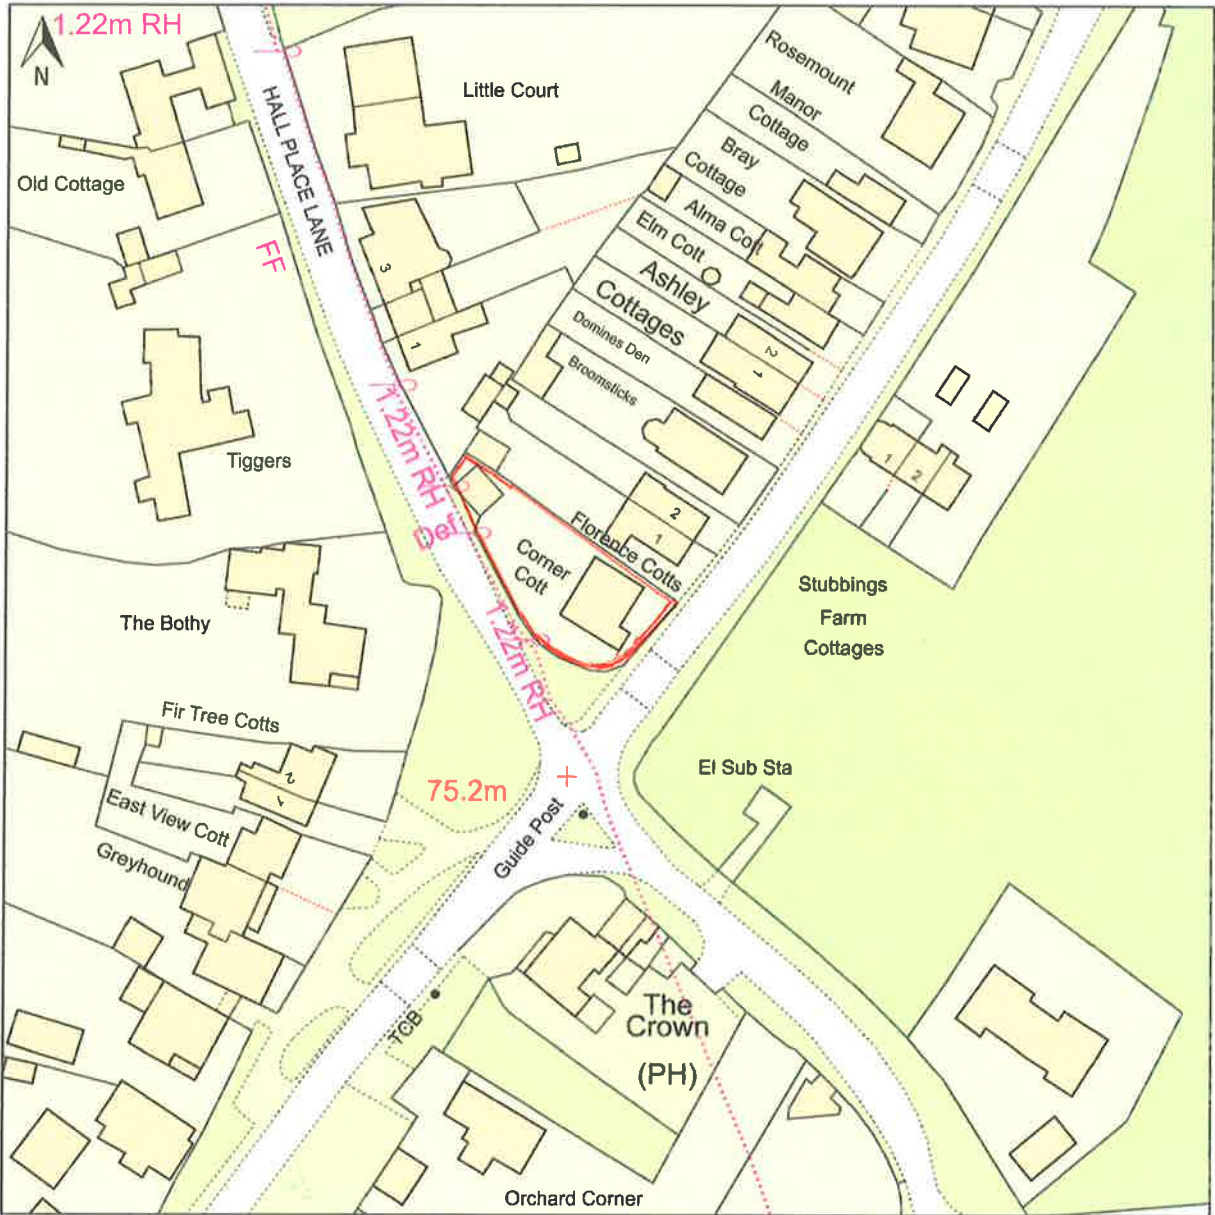

CORNER COTTAGE, BURCHETTS GREEN ROAD, MAIDENHEAD, WINDSOR AND MAIDENHEAD

© Crown copyright and database rights, 2023. Ordnance Survey 0100031673 Created using Plans by Emapsite

0m 20m 40m 60m 80m 100m

Scale: 1:1250

Paper Size: A4

Notes:

RECEIVED

19 OCT 2023

PLANNING

EMAPSITE™
PLANS

CSWG/1