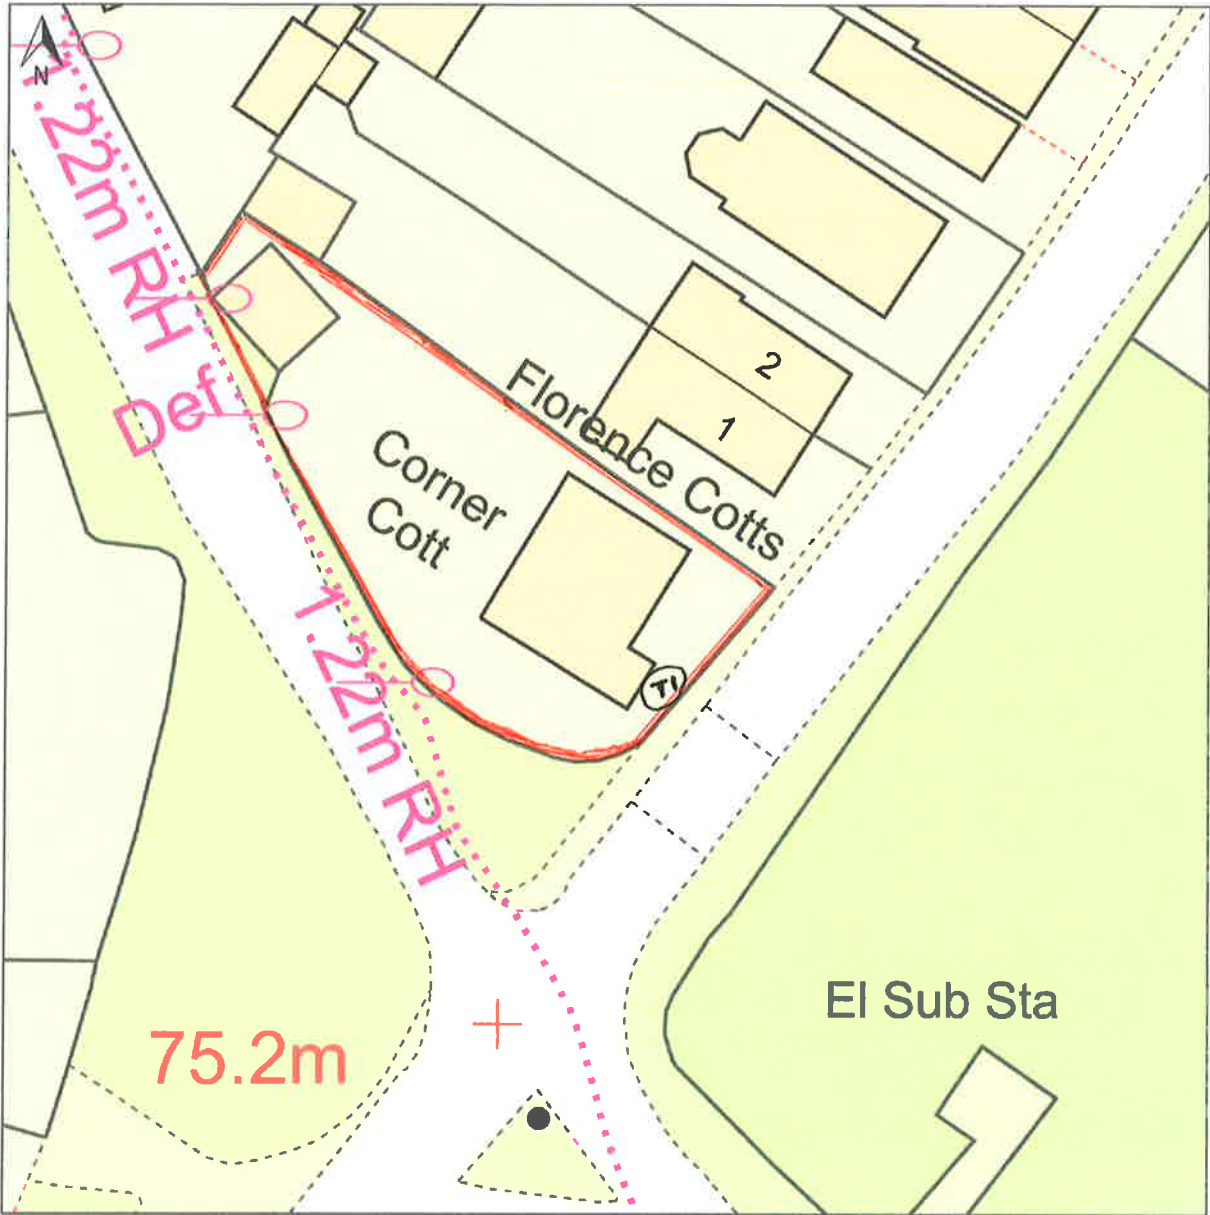

CORNER COTTAGE, BURCHETTS GREEN ROAD, MAIDENHEAD, WINDSOR AND MAIDENHEAD

© Crown copyright and database rights, 2023. Ordnance Survey
0100031673 Created using Plans by Emapsite

0m 5m 10m 15m 20m 25m 30m 35m 40m

Scale: 1:500

Paper Size: A4

Notes:

CSWG/2