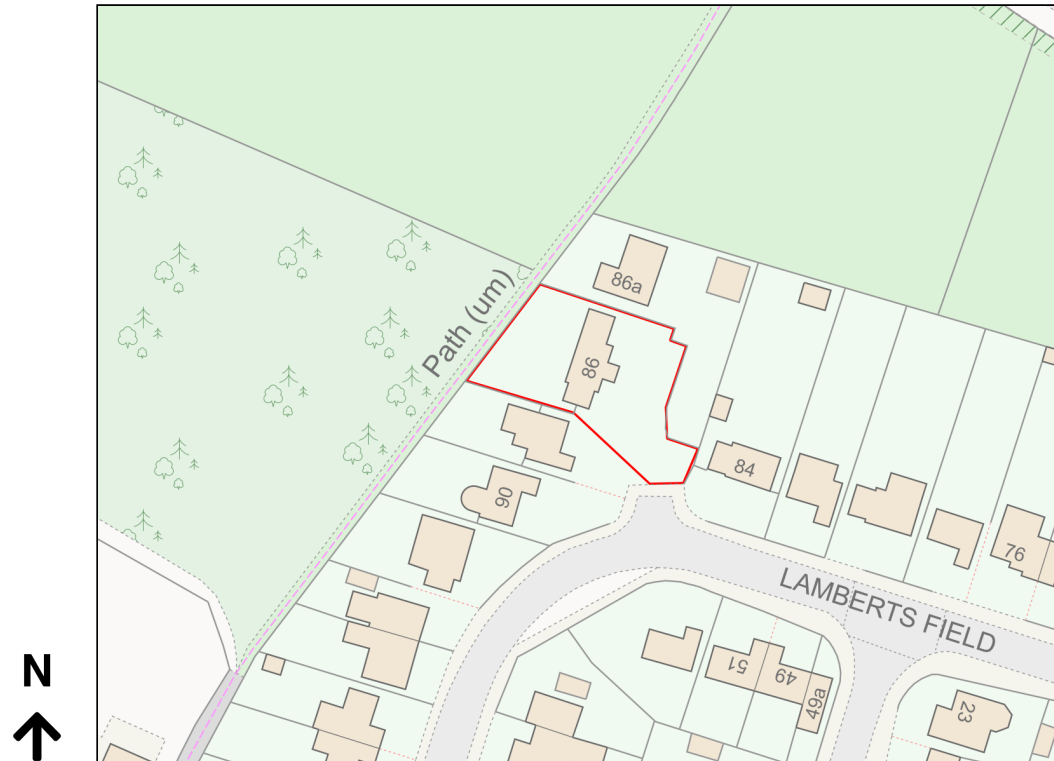

# Location Plan

Site Address: 86, Lamberts Field, Bourton-on-the-water, GL54 2EH

Date Produced: 25-Oct-2023

Scale: 1:1250 @A4

Planning Portal Reference: PP-12556873v1