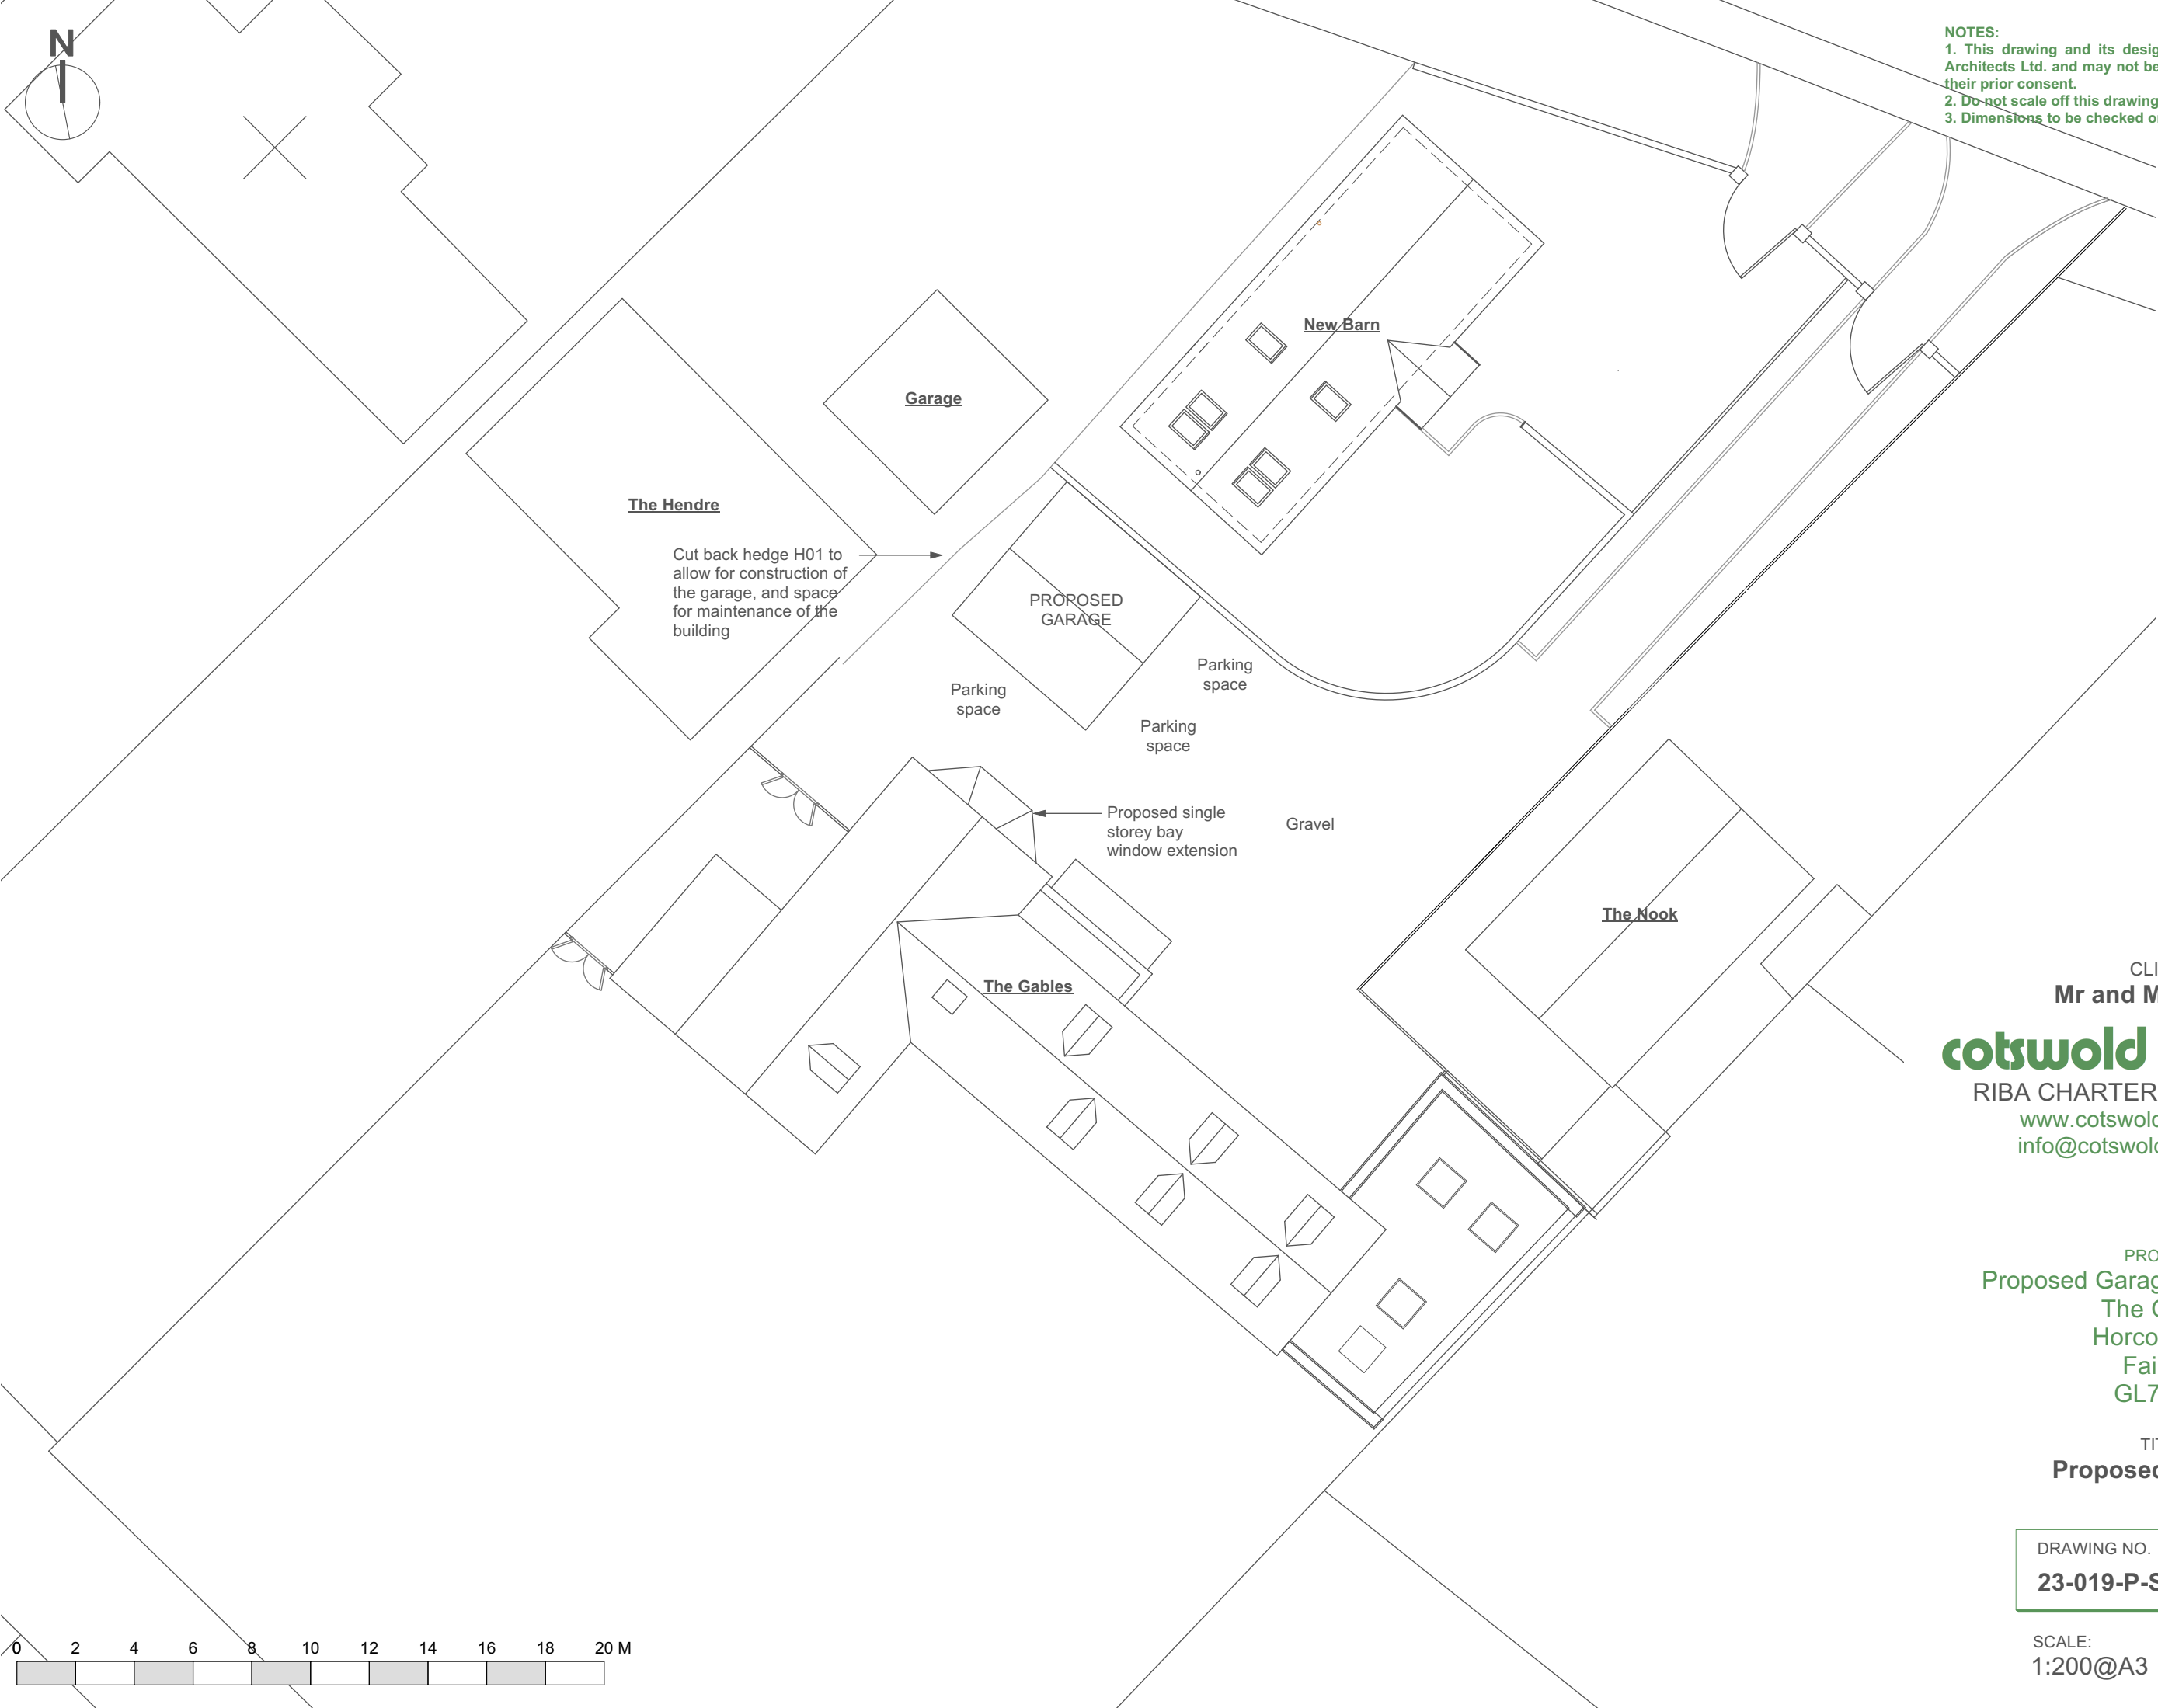

NOTES:
1. This drawing and its design is the copyright of Cotswold Architects Ltd. and may not be reproduced in any form without their prior consent.
2. Do not scale off this drawing.
3. Dimensions to be checked on site.

CLIENT:
Mr and Mrs Adams

cotswold architects.
RIBA CHARTERED ARCHITECTS
www.cotswoldarchitects.com
info@cotswoldarchitects.com

PROJECT:
**Proposed Garage and Extension:
The Gables
Horcott Road
Fairford
GL7 4DD**

TITLE:
Proposed Site Plan

DRAWING NO.	REV.
23-019-P-SP01	.

SCALE:
1:200@A3

DATE:
Oct 2023