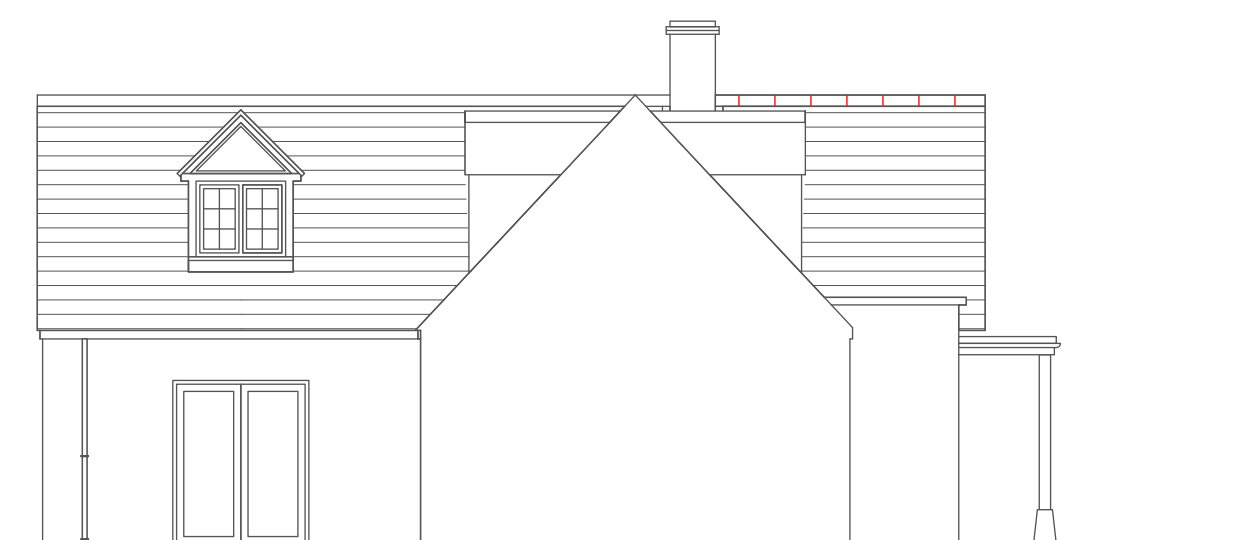

NORTH EAST ELEVATION

NORTH WEST ELEVATION

SOUTH WEST ELEVATION

SOUTH EAST ELEVATION
 (not showing flat roof extension)

CLIENT:
Mr and Mrs Adams
cotswold architects.
 RIBA CHARTERED ARCHITECTS
www.cotswoldarchitects.com
info@cotswoldarchitects.com

PROJECT:
 Proposed Garage and Extension:
 The Gables
 Horcott Road
 Fairford
 GL7 4DD

TITLE:
Existing Elevations

DRAWING NO.	REV.
23-019-E-E01	.

SCALE:
 1:100@A2

DATE:
 Oct 2023