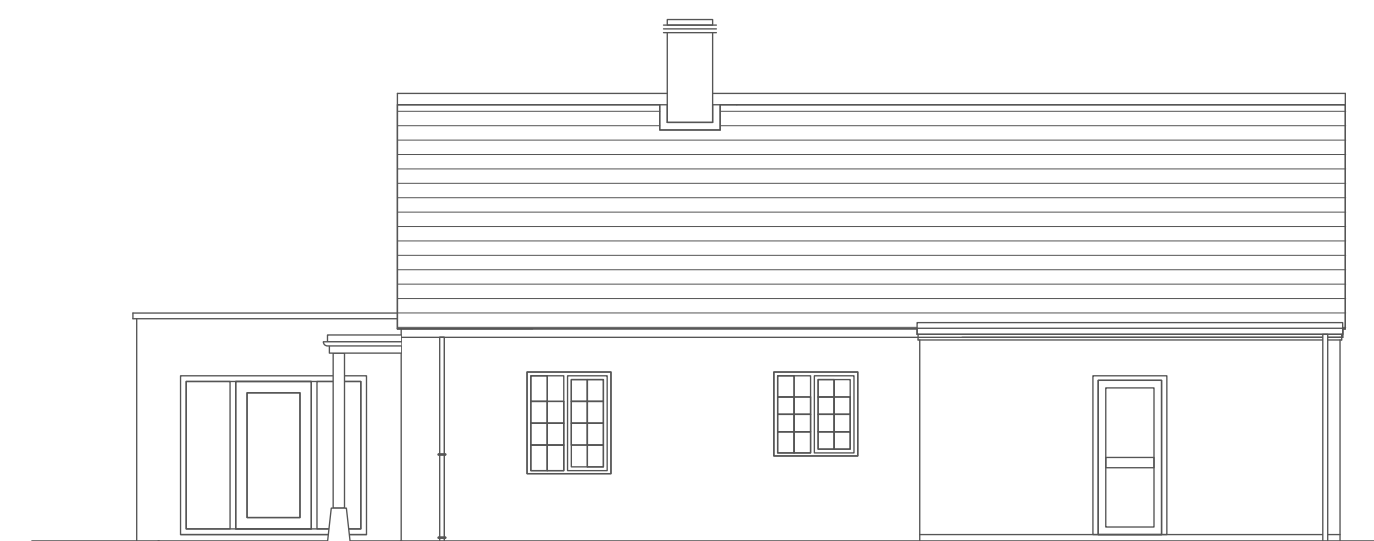

NORTH EAST ELEVATION

NORTH WEST ELEVATION

SOUTH WEST ELEVATION

SOUTH EAST ELEVATION
 (not showing flat roof extension)

CLIENT:
Mr and Mrs Adams
cotswold architects.
 RIBA CHARTERED ARCHITECTS
www.cotswoldarchitects.com
info@cotswoldarchitects.com

PROJECT:
 Proposed Garage and Extension:
 The Gables
 Horcott Road
 Fairford
 GL7 4DD

TITLE:
Existing Elevations

DRAWING NO.	REV.
23-019-E-E01	.

SCALE:
 1:100@A2

DATE:
 Oct 2023