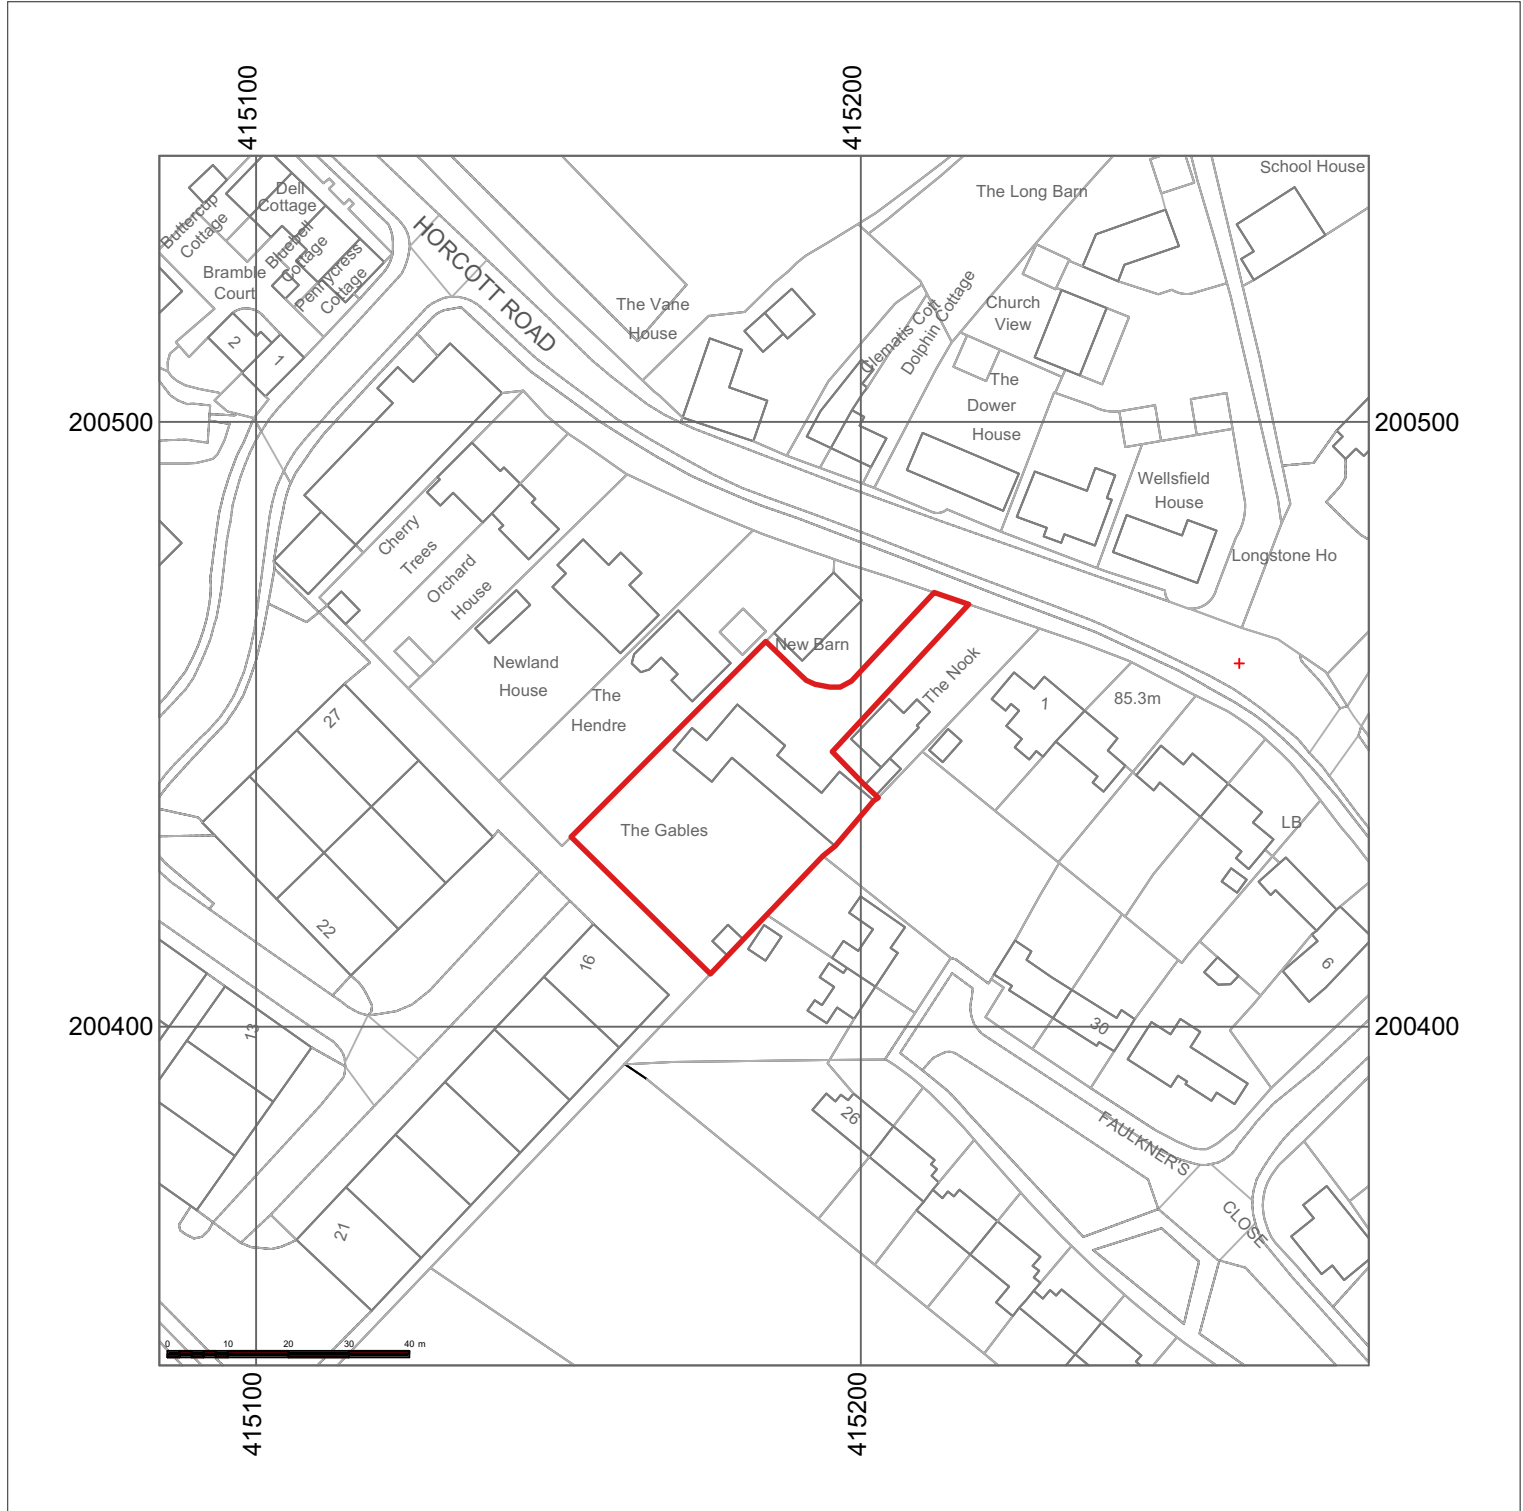

CLIENT:
Mr and Mrs Adams

TITLE:
Site Location Plan

cotswold architects.
RIBA CHARTERED ARCHITECTS
www.cotswoldarchitects.com
info@cotswoldarchitects.com

PROJECT:
Proposed Garage and Extension:
The Gables
Horcott Road
Fairford
GL7 4DD

DRAWING NO.	REV.
23-019-E-SLP	.

SCALE:
1:1250@A4

DATE:
Oct 2023