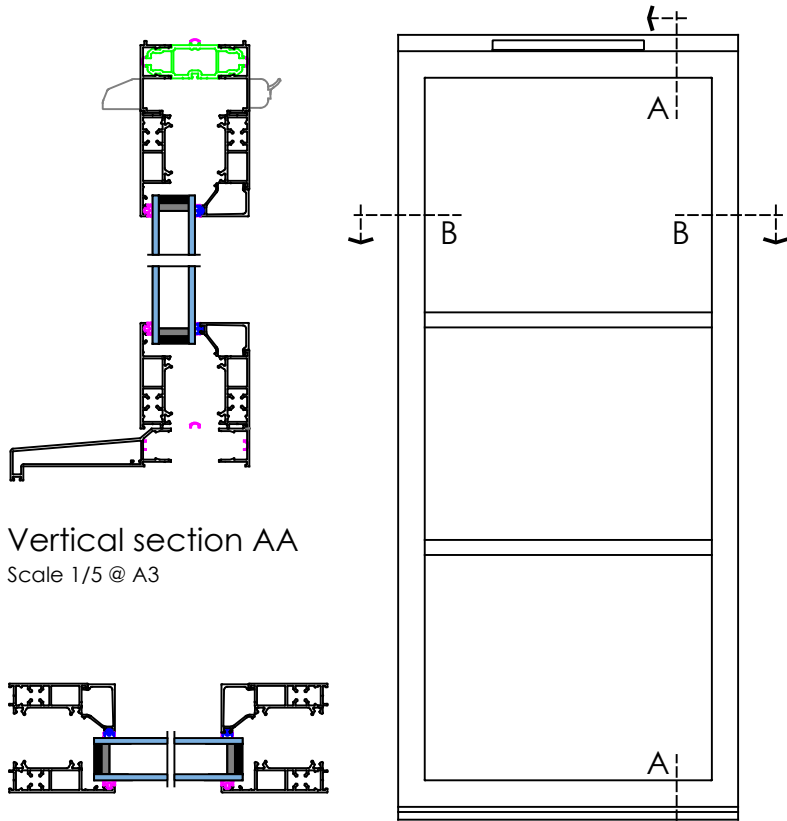

Joinery 1 - Casement window

Joinery 2 - Patio door

Vertical section AA
Scale 1/5 @ A3

Horizontal section BB
Scale 1/5 @ A3

Elevation
Scale 1/20 @ A3

Vertical section CC
Scale 1/5 @ A3

Horizontal section DD
Scale 1/5 @ A3

Elevation
Scale 1/20 @ A3

Do not scale this drawing All dimensions to be checked on site Copyright reserved