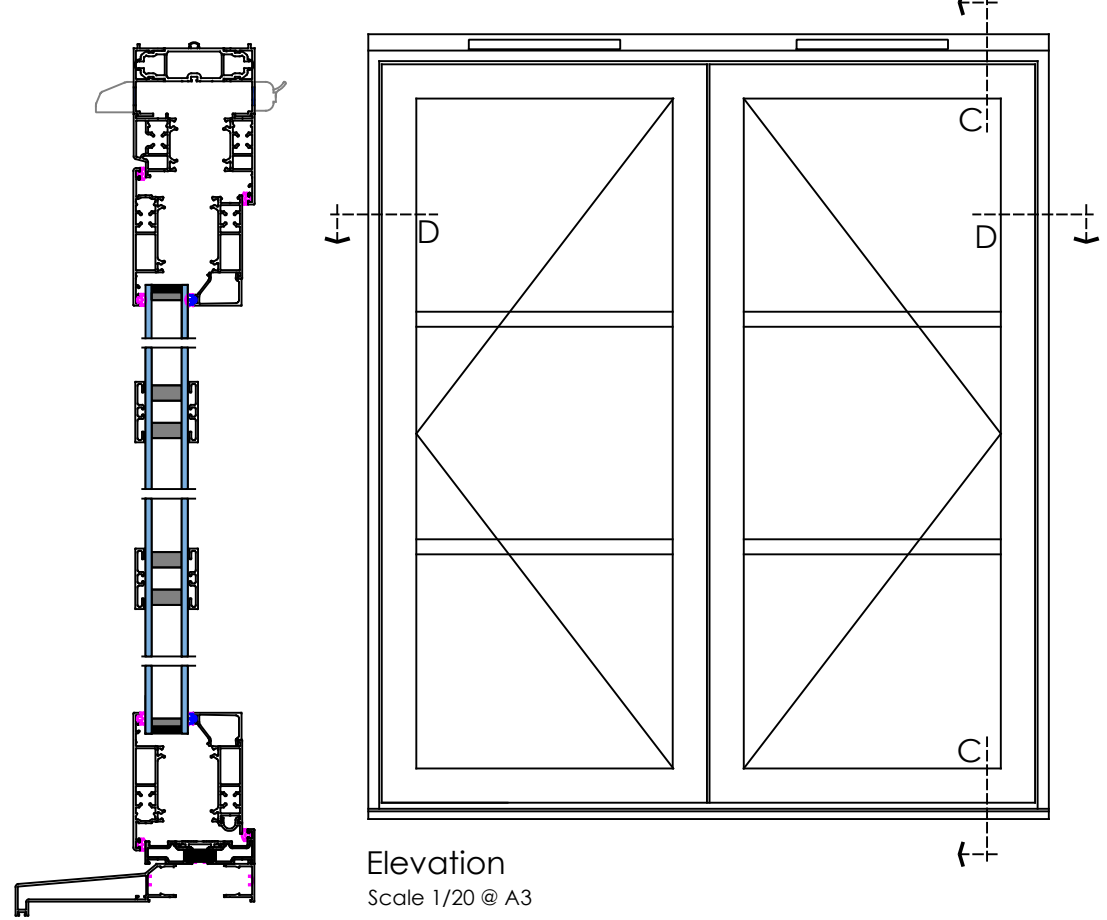

Joinery 1 - Casement window

Joinery 2 - Patio door

Vertical section AA
Scale 1/5 @ A3

Horizontal section BB
Scale 1/5 @ A3

Elevation
Scale 1/20 @ A3

Vertical section CC
Scale 1/5 @ A3

Horizontal section DD
Scale 1/5 @ A3

Elevation
Scale 1/20 @ A3

Do not scale this drawing All dimensions to be checked on site Copyright reserved