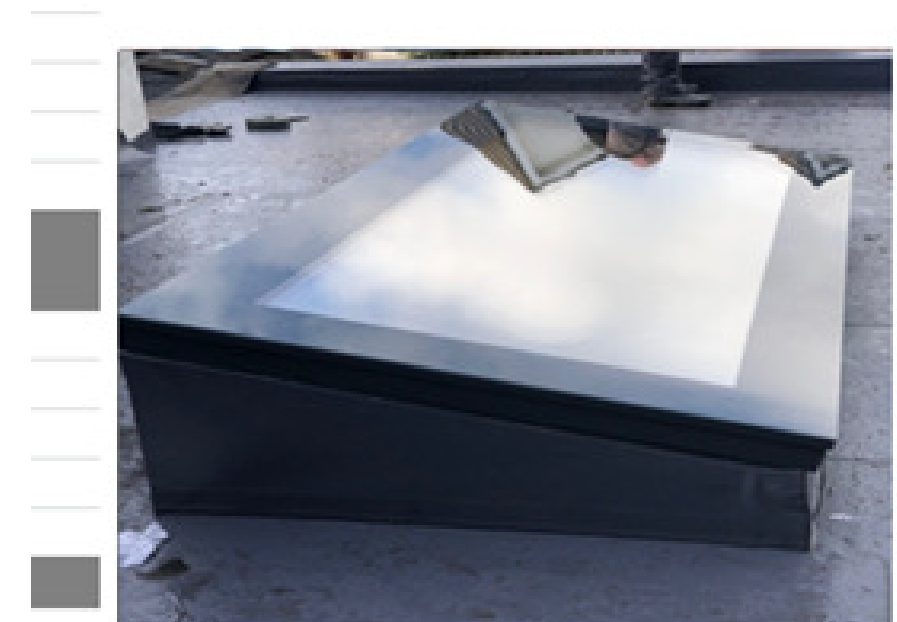

Joinery 4 - Sika Flat Roof Rooflight

Section through rooflight Scale 1/5 @ A3

Do not scale this drawing. All dimensions to be checked on site. Copyright reserved.