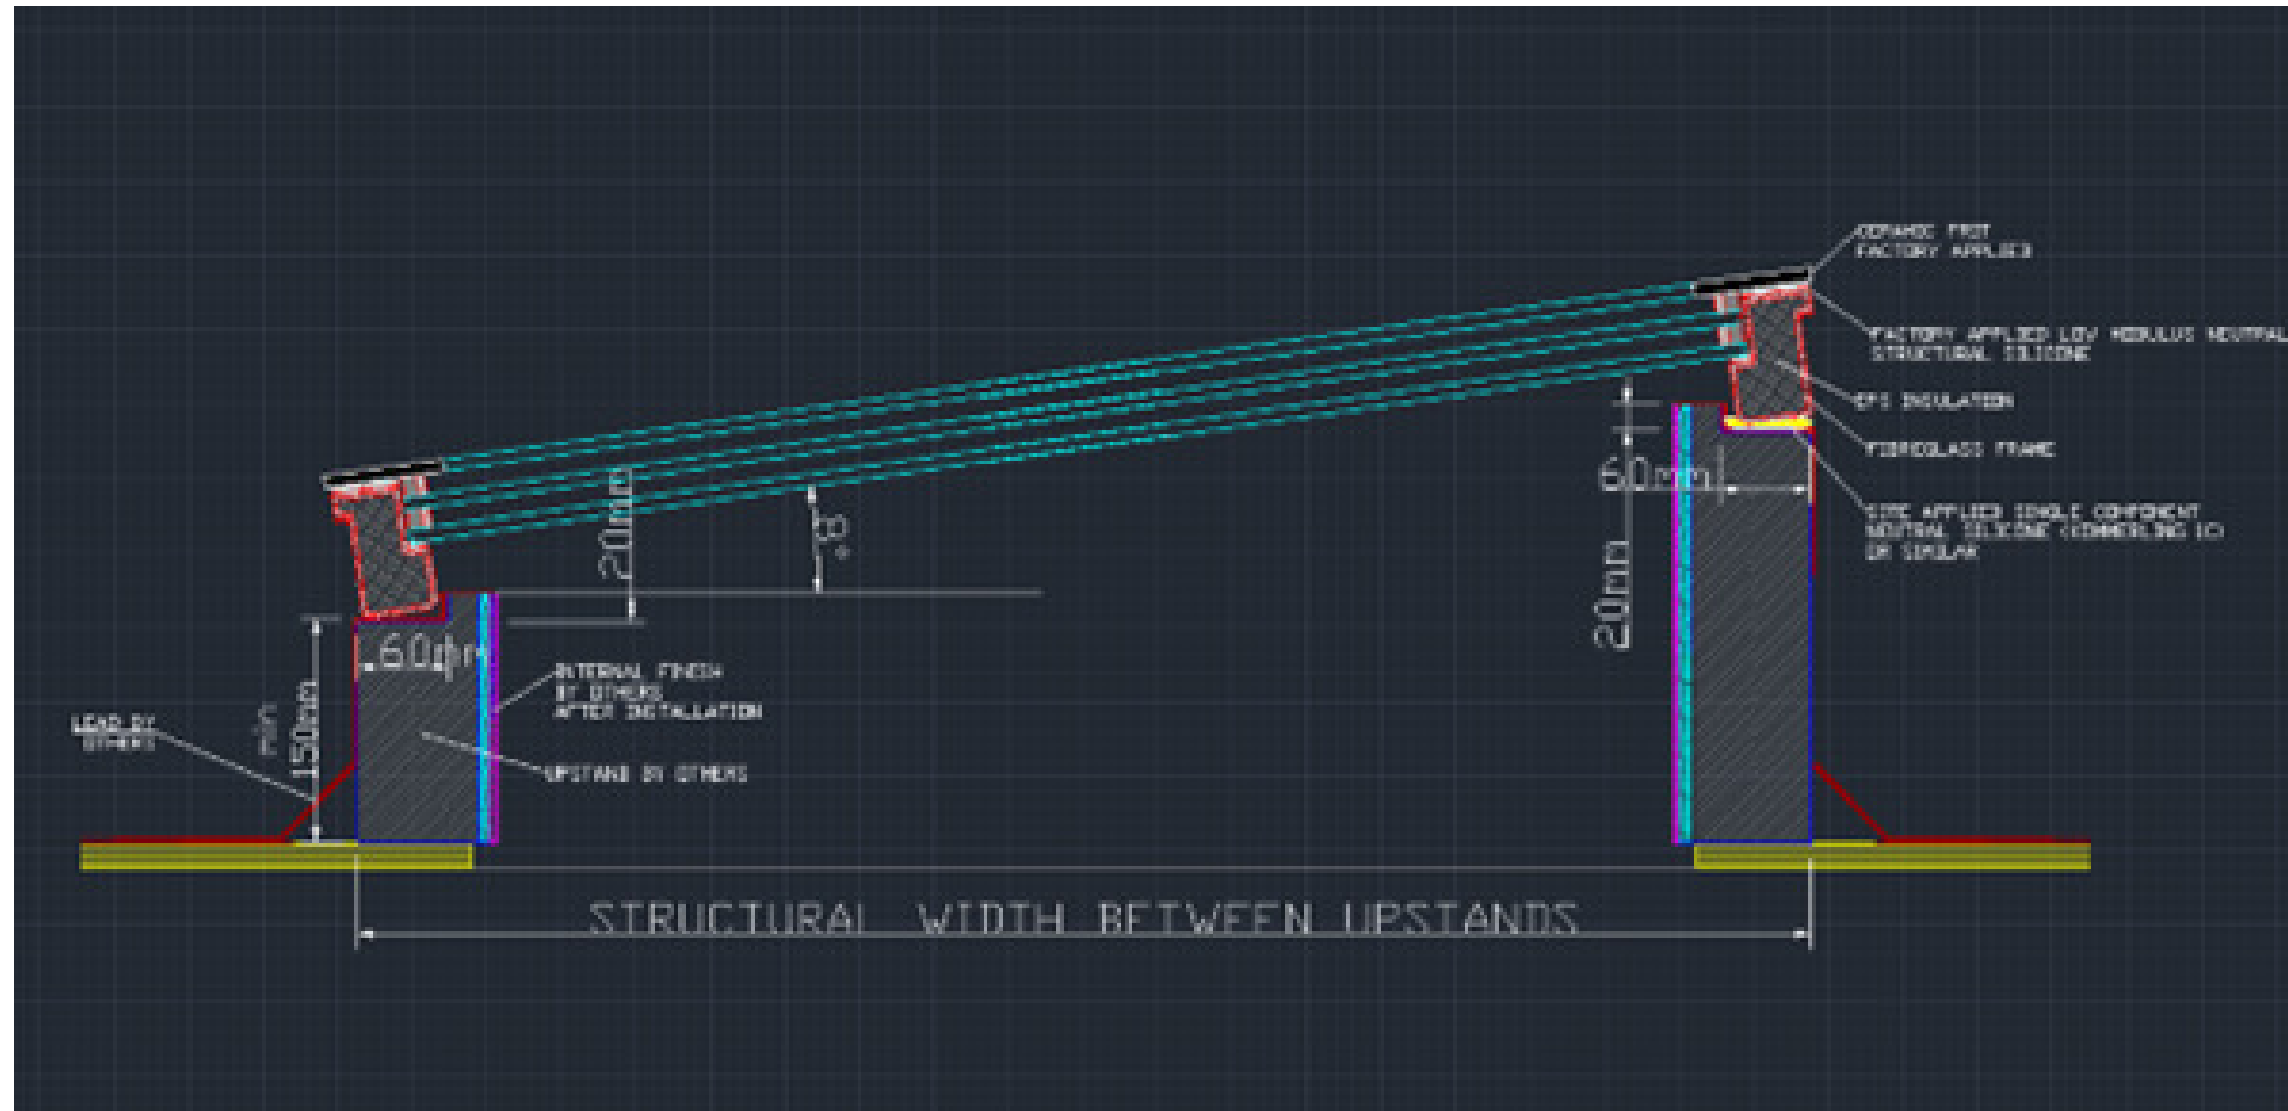

Joinery 4 - Sika Flat Roof Rooflight

Section through rooflight Scale 1/5 @ A3

Do not scale this drawing. All dimensions to be checked on site. Copyright reserved.