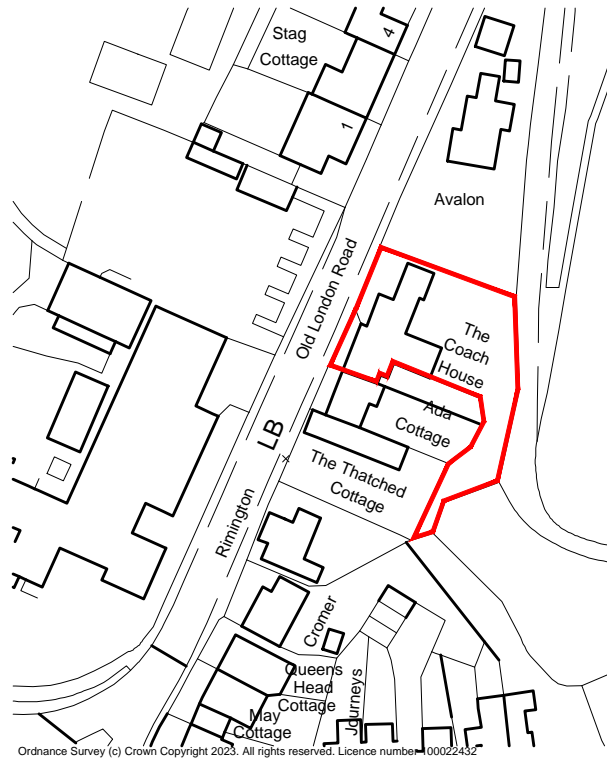

0 10 20 30m

Rev	Date	Description

C3 Design Limited
3 Harestock Road
Winchester
SO22 6NS
T 0845 458 1544

site
**The Coach House, Old London Road,
Stockbridge SO20 6EJ**

title
Location Plan

date	scale	
Nov'23	1:1250	
job	drawing no	rev
867	/L01