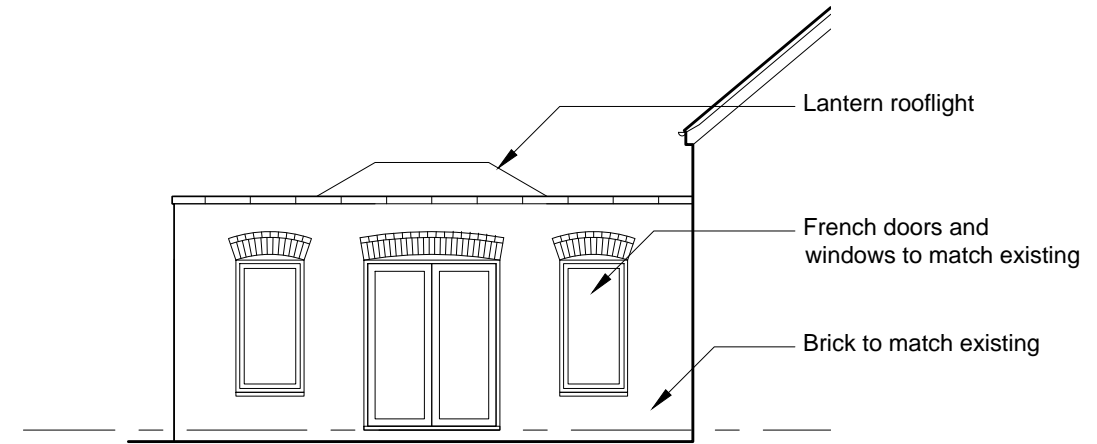

0 1 2 3 4 5m

REAR (EAST) ELEVATION

GARDEN ROOM SIDE (NORTH) ELEVATION

SECTION THROUGH GARDEN ROOM

GARDEN ROOM SIDE (SOUTH) ELEVATION

C3 Design Limited
3 Harestock Road
Winchester
SO22 6NS
T 0845 458 1544

site
The Coach House, Old London Road,
Stockbridge SO20 6EJ
title
Proposed Elevations

date
Nov'23
scale
1:100@A3
job
867 / P05
drawing no
rev

Rev	Date	Description