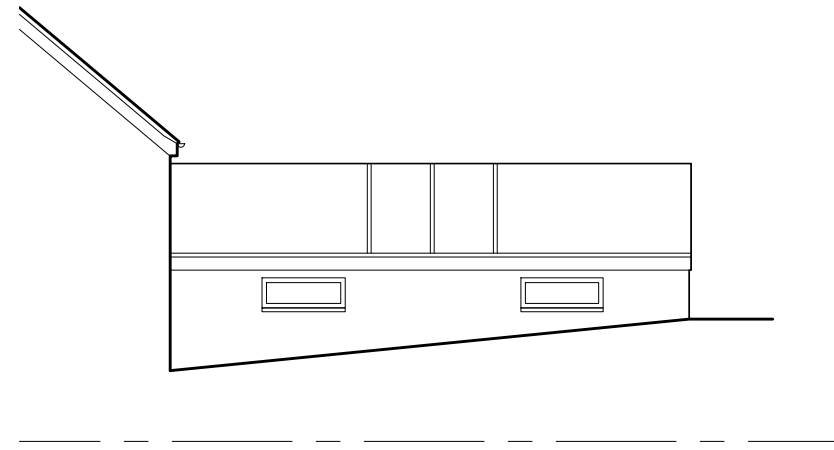

0 1 2 3 4 5m

REAR (EAST) ELEVATION

CONSERVATORY SIDE (NORTH) ELEVATION

SECTION THROUGH CONSERVATORY

CONSERVATORY SIDE (SOUTH) ELEVATION

C3 Design Limited
3 Harestock Road
Winchester
SO22 6NS
T 0845 458 1544

site
The Coach House, Old London Road,
Stockbridge SO20 6EJ
title
Existing Elevations

date
Nov'23
job
867

scale
1:100@A3
drawing no
/P02
rev

Rev Date Description

© All rights reserved