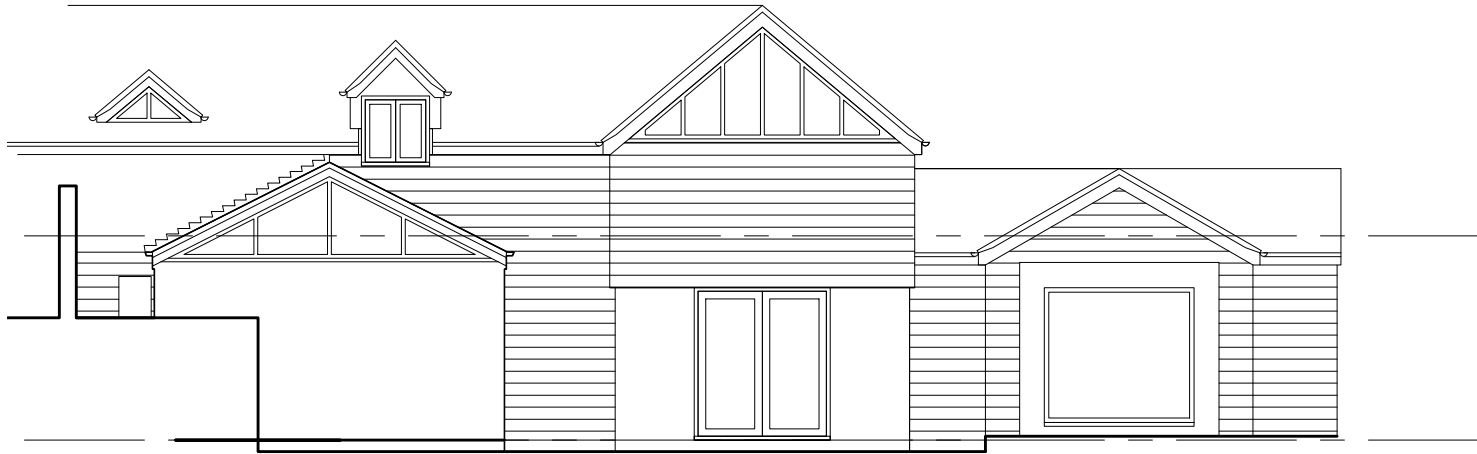

0 1 2 3 4 5m

REAR (EAST) ELEVATION

CONSERVATORY SIDE (NORTH) ELEVATION

SECTION THROUGH CONSERVATORY

CONSERVATORY SIDE (SOUTH) ELEVATION

C3 Design Limited
3 Harestock Road
Winchester
SO22 6NS
T 0845 458 1544

site
The Coach House, Old London Road,
Stockbridge SO20 6EJ
title
Existing Elevations

date
Nov'23
job
867

scale
1:100@A3
drawing no
/P02
rev

Rev Date Description

© All rights reserved