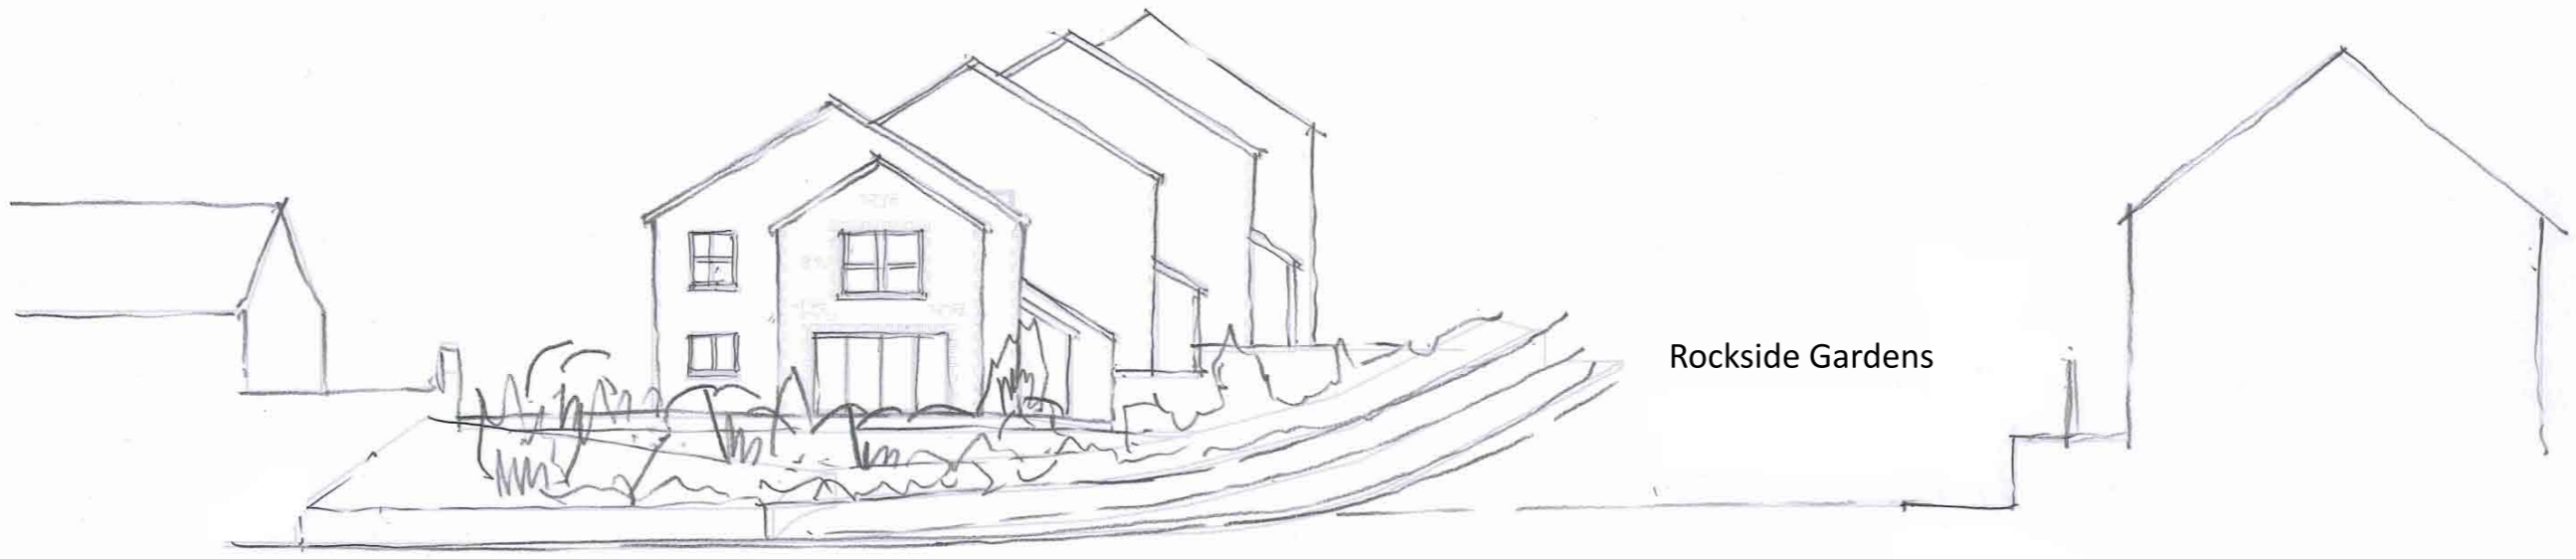

Figured dimensions only are to be used. Contractor must verify all dimensions on site before commencing any work. Any discrepancies must be brought to the attention of the architect.

Ryecroft Road

Rockside Gardens

Drawing  
**Street Scenes  
Proposed**

Scale  
**1:200  
@ A3**

Date  
**Oct 2023**

|                 |                         |            |    |
|-----------------|-------------------------|------------|----|
| Drawn by        | AB                      | Checked by | HP |
|                 |                         | Status     |    |
| <b>Planning</b> |                         |            |    |
| Ref             | <b>1543-23 / 3200 A</b> |            |    |