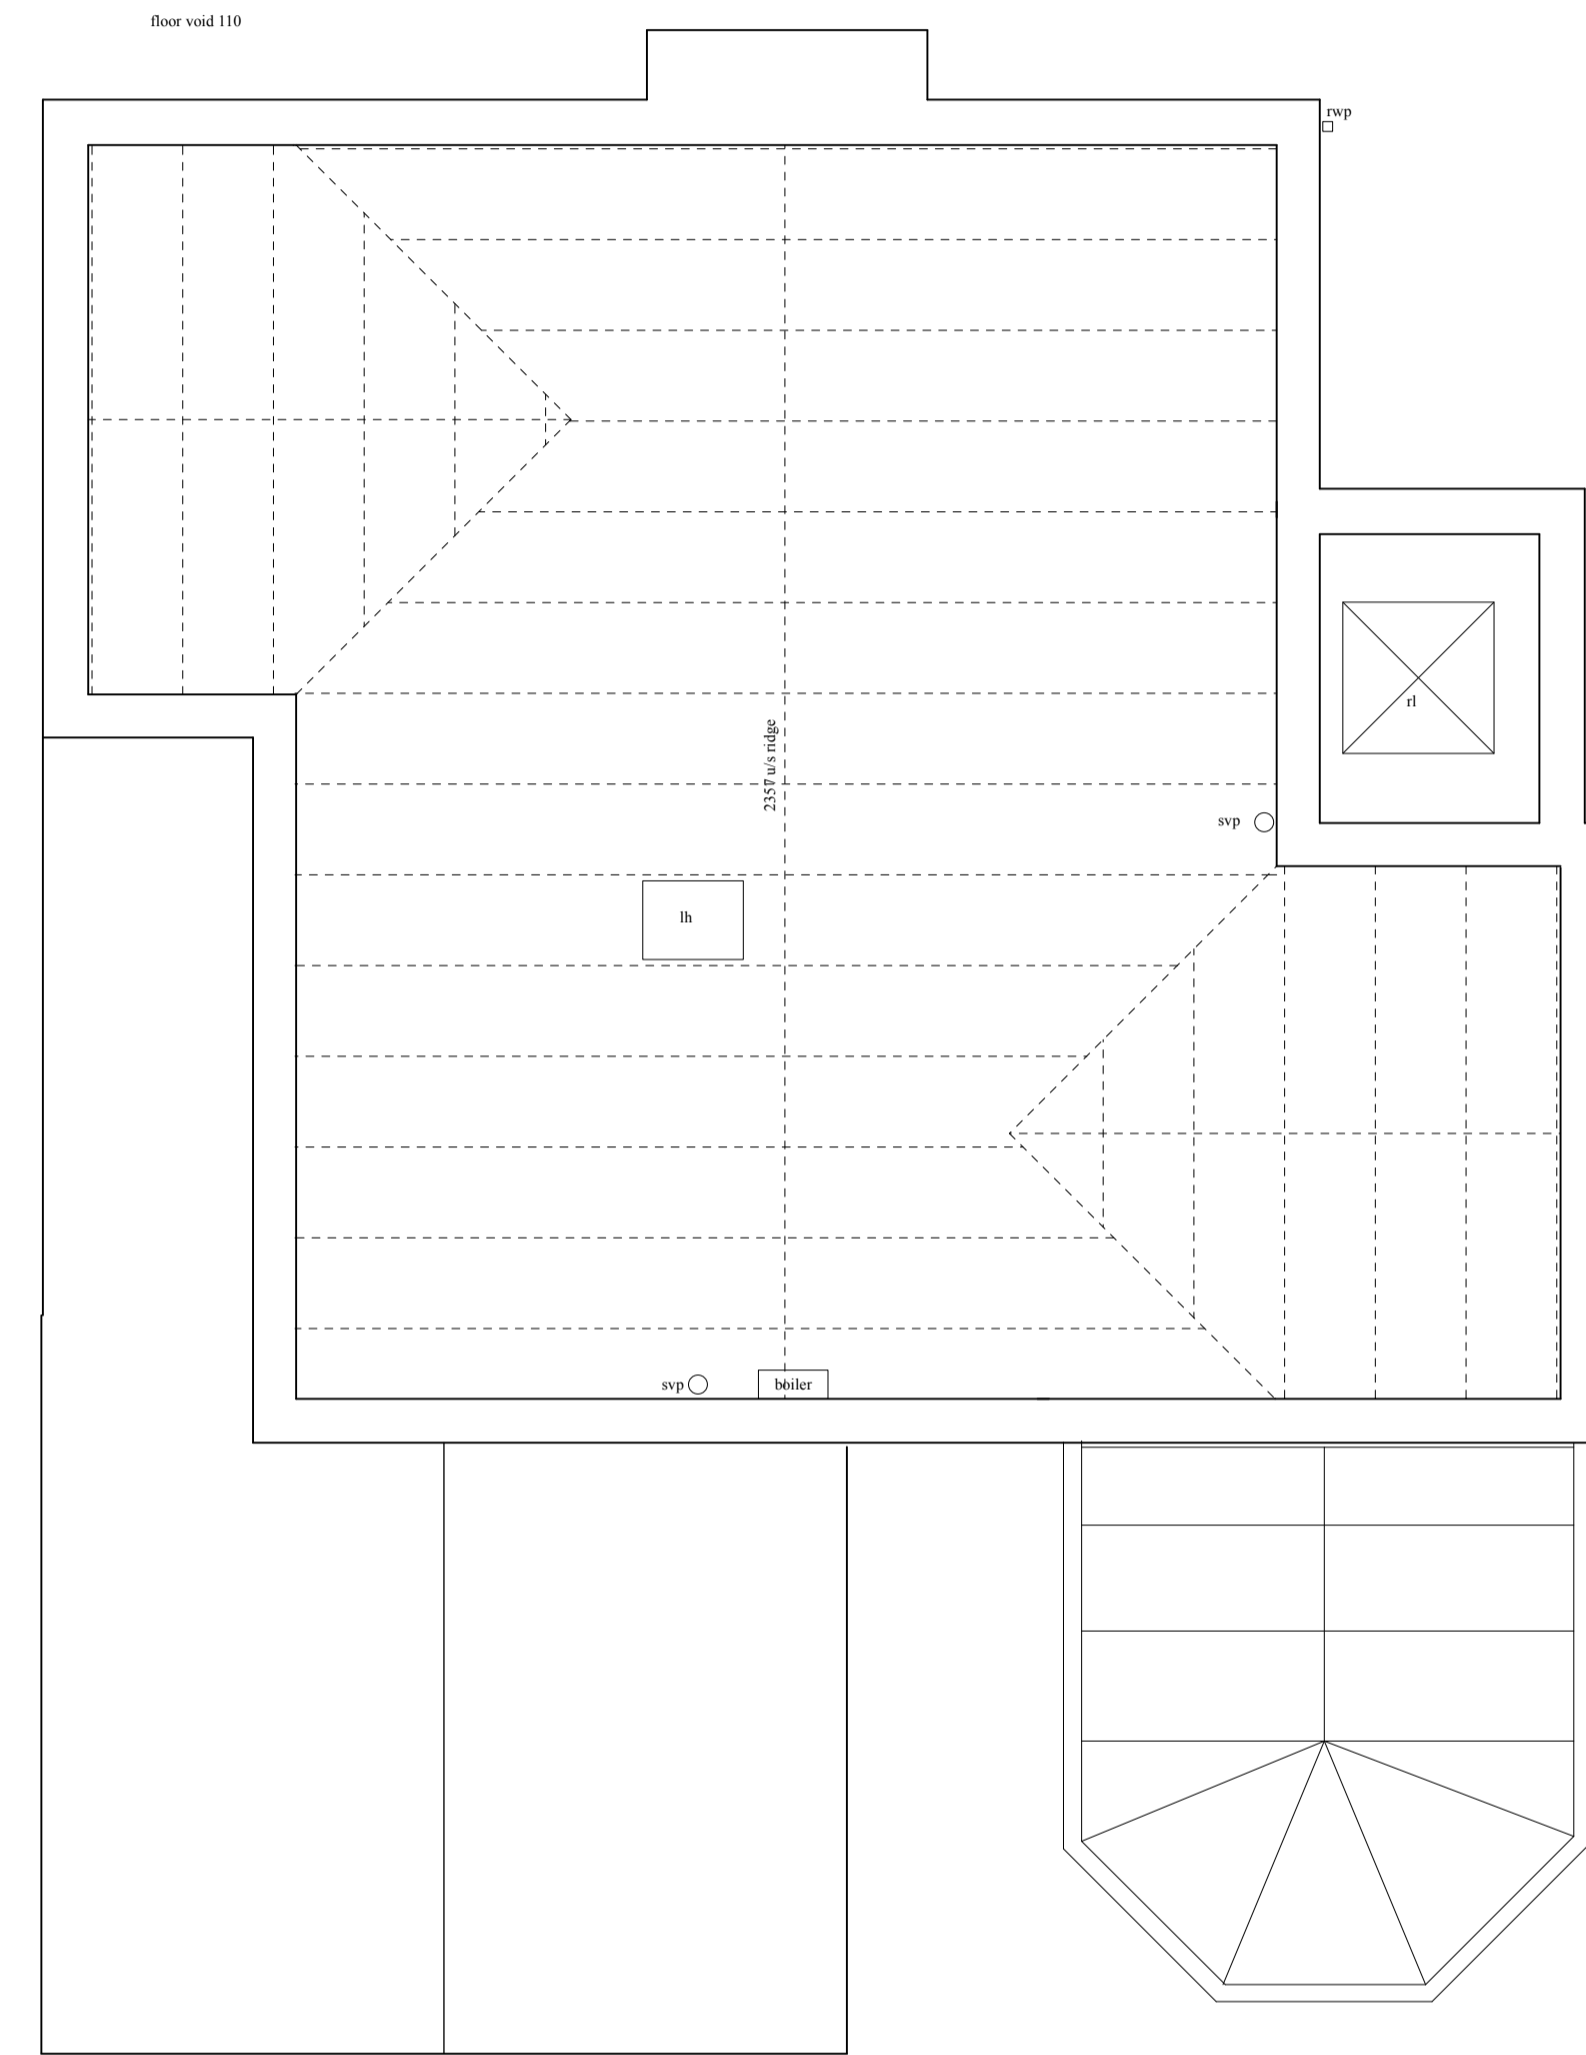

First Floor Plan

Attic Floor Plan

Aj Architects Ltd.

PROJECT
60 Hartlebury Way
Charlton Kings
Cheltenham
Glos

16/546

DRAWING TITLE
Survey First Floor and Attic
Plan

1:50 @ A3

DRAWING NO.