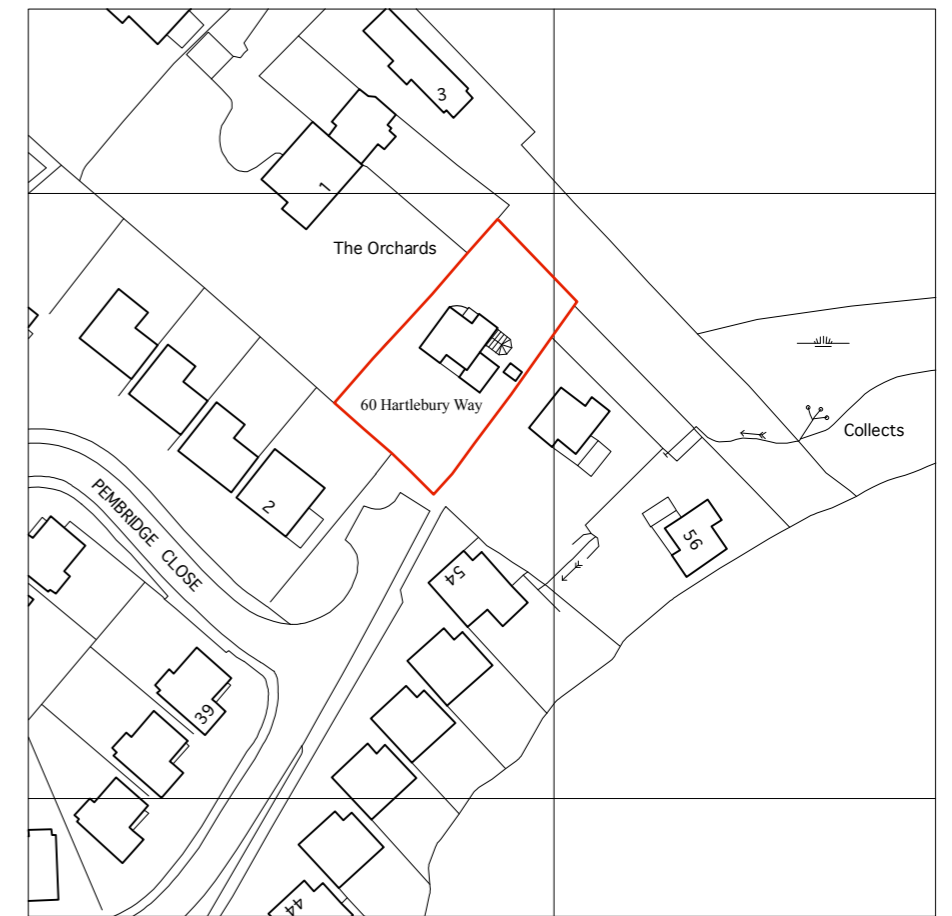

Block Plan
scale 1:500

OS Map
scale 1:1250

Aj Architects Ltd.

PROJECT
60 Hartlebury Way
Charlton Kings
Cheltenham
Glos GL52 6YB

PROJECT NO.
16/546

DRAWING TITLE
1:1250 OS Map and 1:500 (B) A3
Block Plan

ANTHEA JACKSON BA(Hons) Arch Dip (Arch) RIBA
11 PRINCES STREET
CHELTENHAM
GLOUCESTERSHIRE
GL52 6BE
Tel: (01242) 581101
Mobile: (07813) 941017