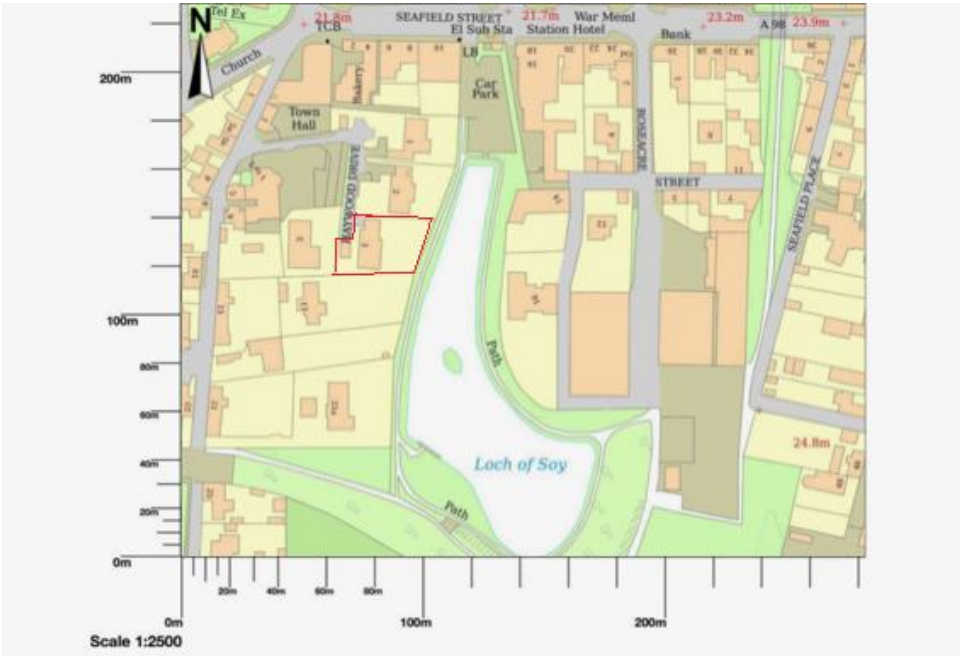

Location Plan – 3 Haywood Drive, Portsoy, AB45 2QF

C