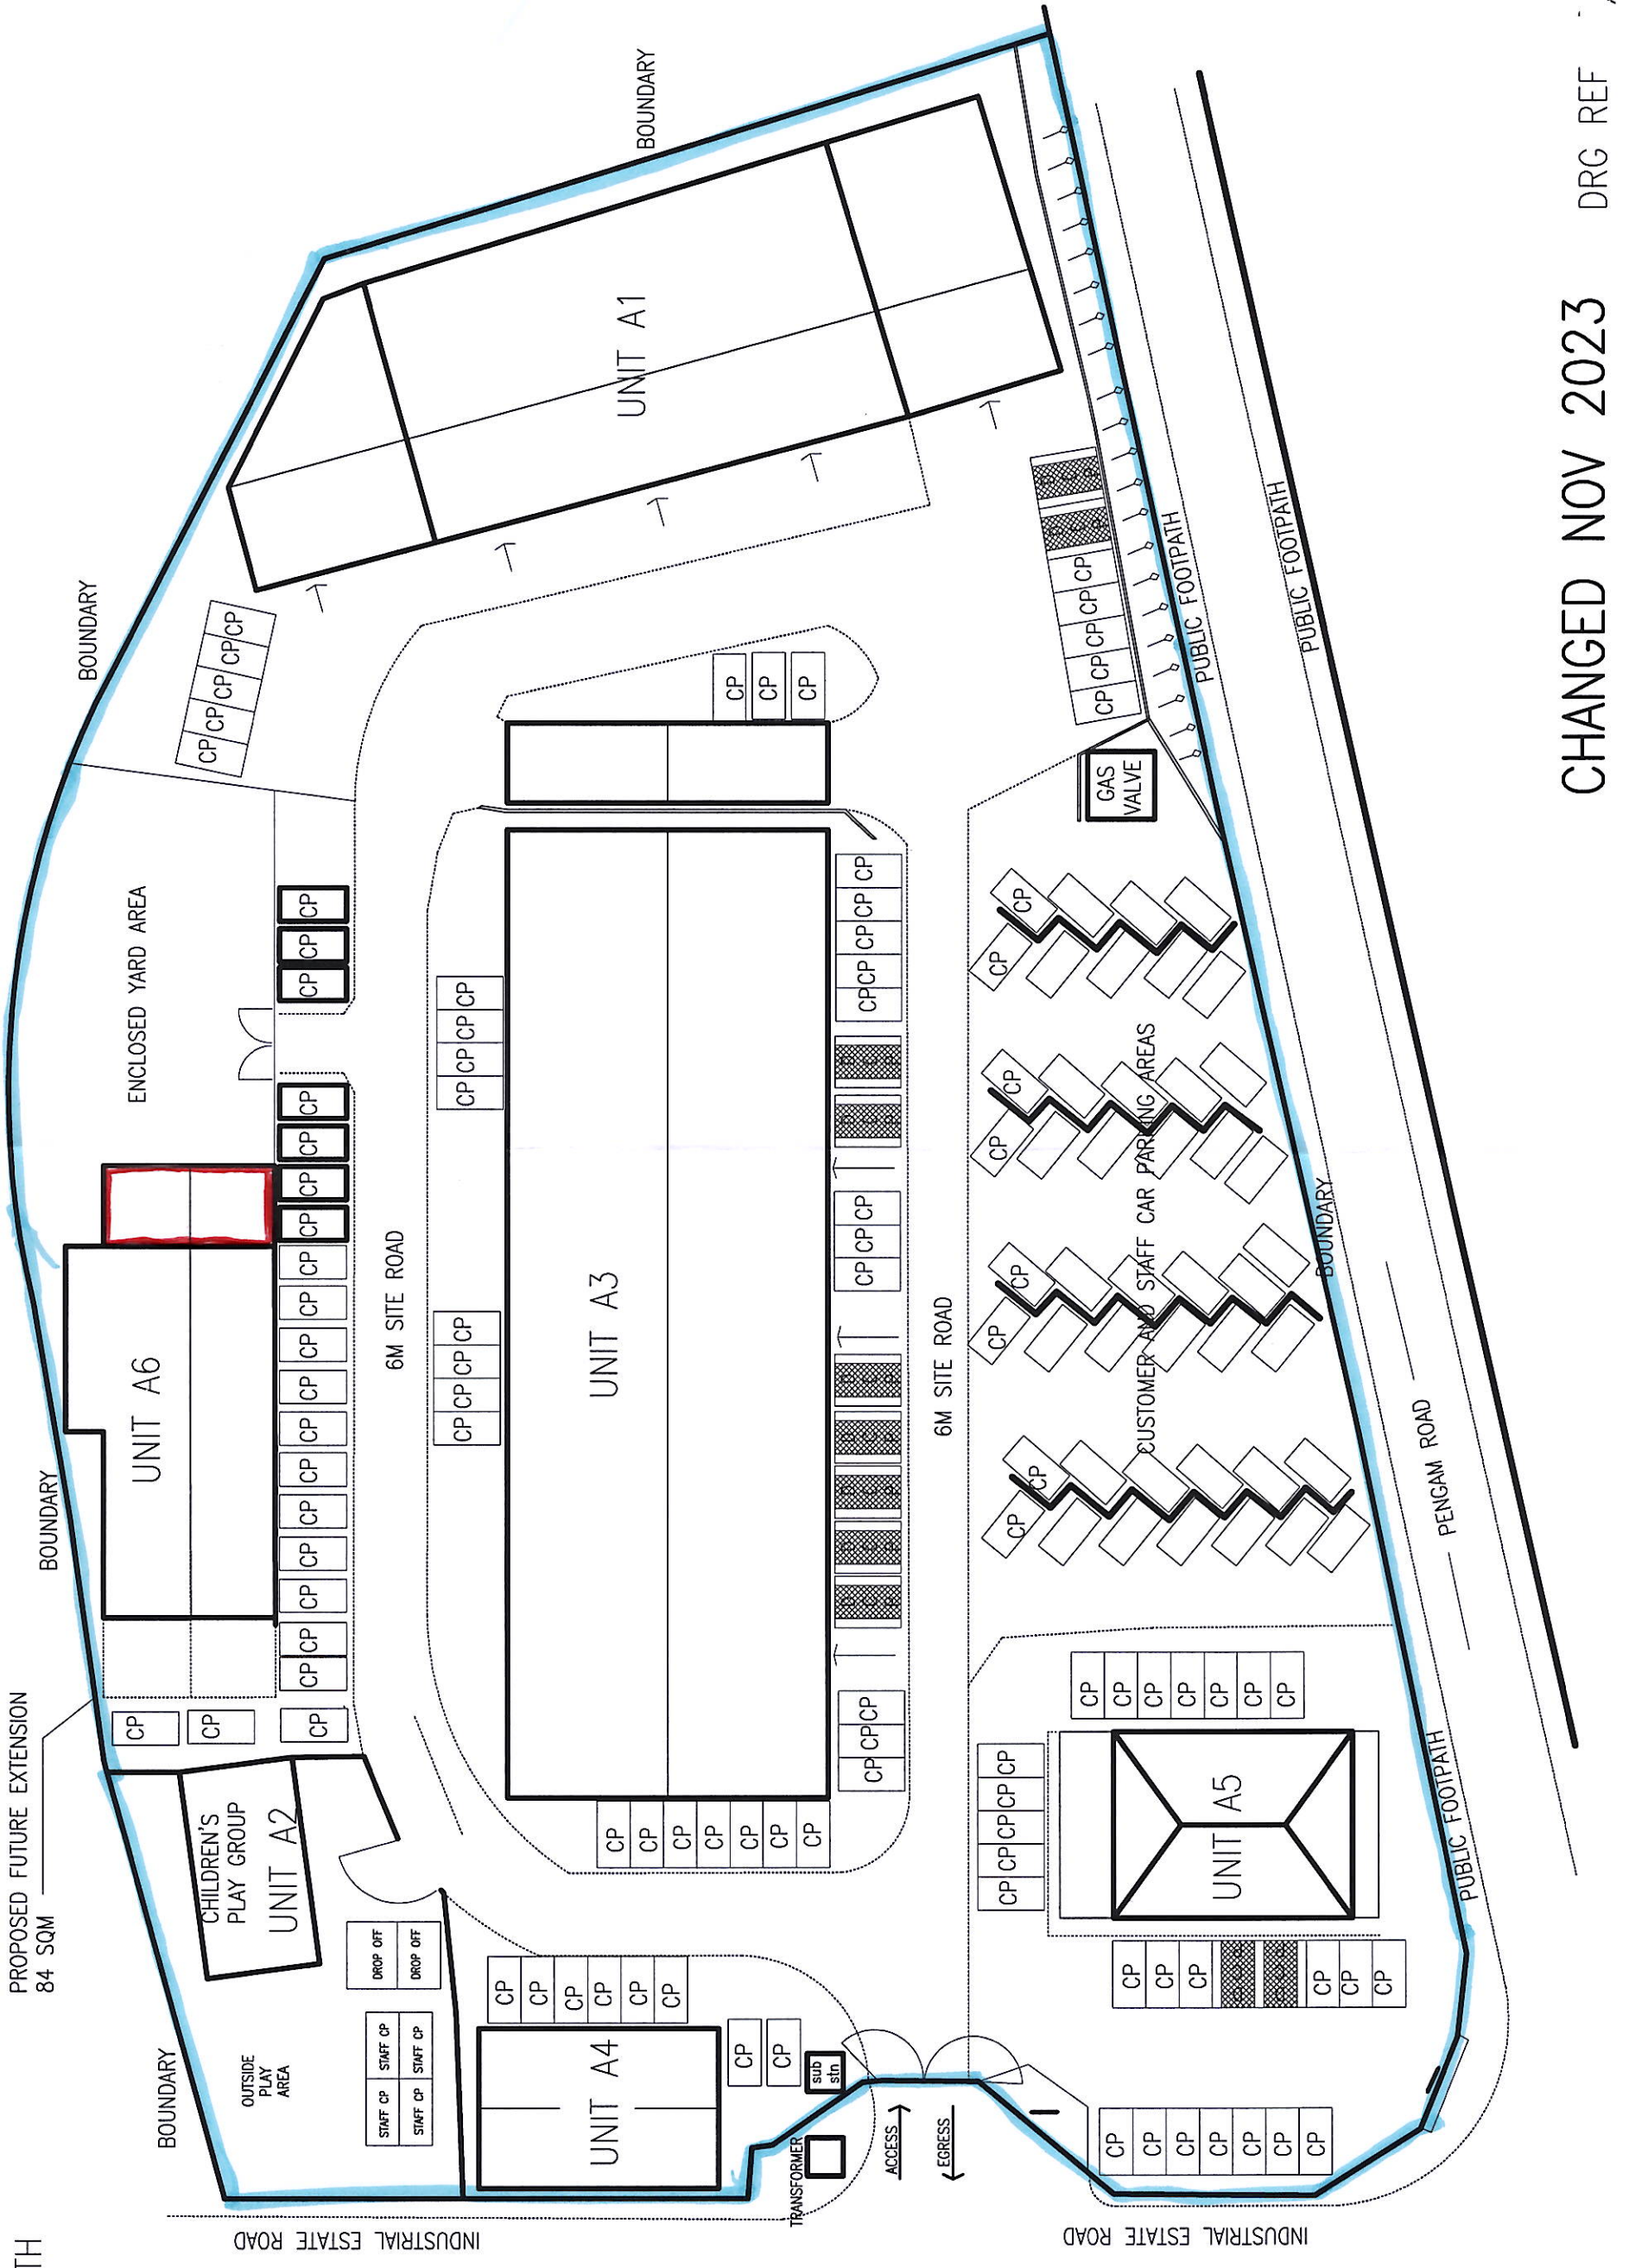

CHANGED NOV 2023 DRG REF 1002A 1

PROPOSED SITE LAYOUT PLAN
 PINWOOD COURT. ST. DAVID'S. INDUSTRIAL ESTATE. PENGANG.

SCALE 1:500 ON A3

NORTH

CHANGED NOV 2023

DRG REF 1/13

SITE LOCATION PLAN
 FACTORY UNIT A6
 PINEWOOD COURT, ST. DAVID'S INDUSTRIAL ESTATE, PENGAM.

SCALE 1:500 ON A3