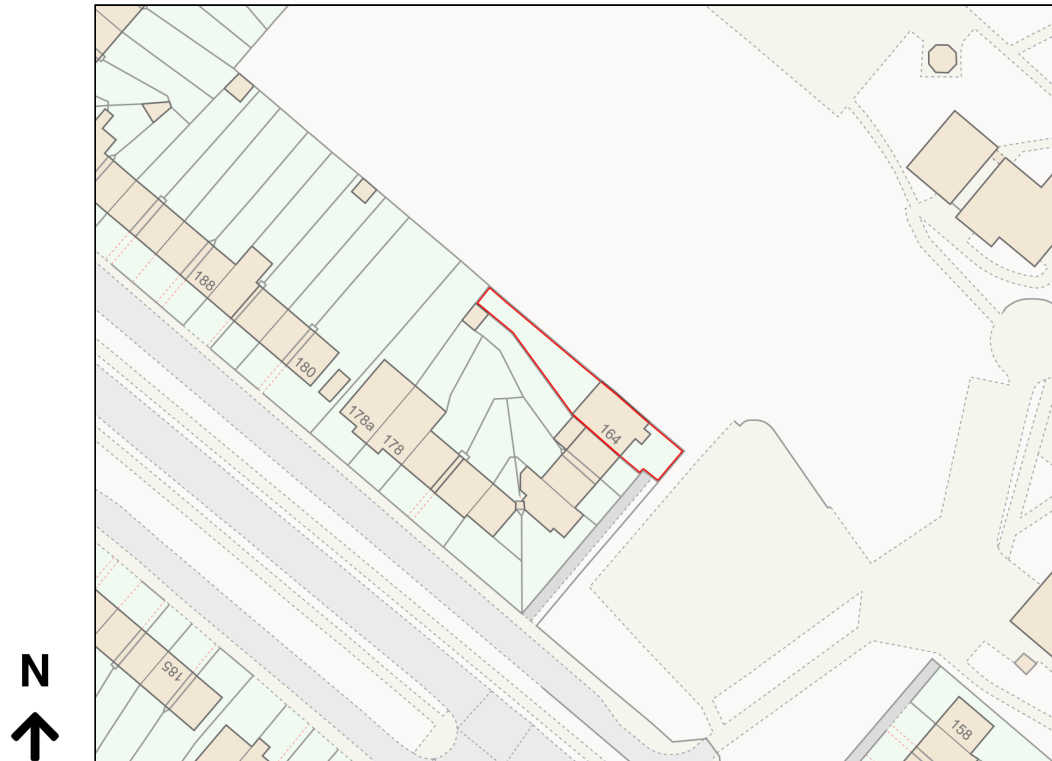

# Location Plan

Site Address: 164, Theobald Street, Borehamwood, WD6 4PB

Date Produced: 03-Nov-2023

Scale: 1:1250 @A4

Planning Portal Reference: PP-12580020v1