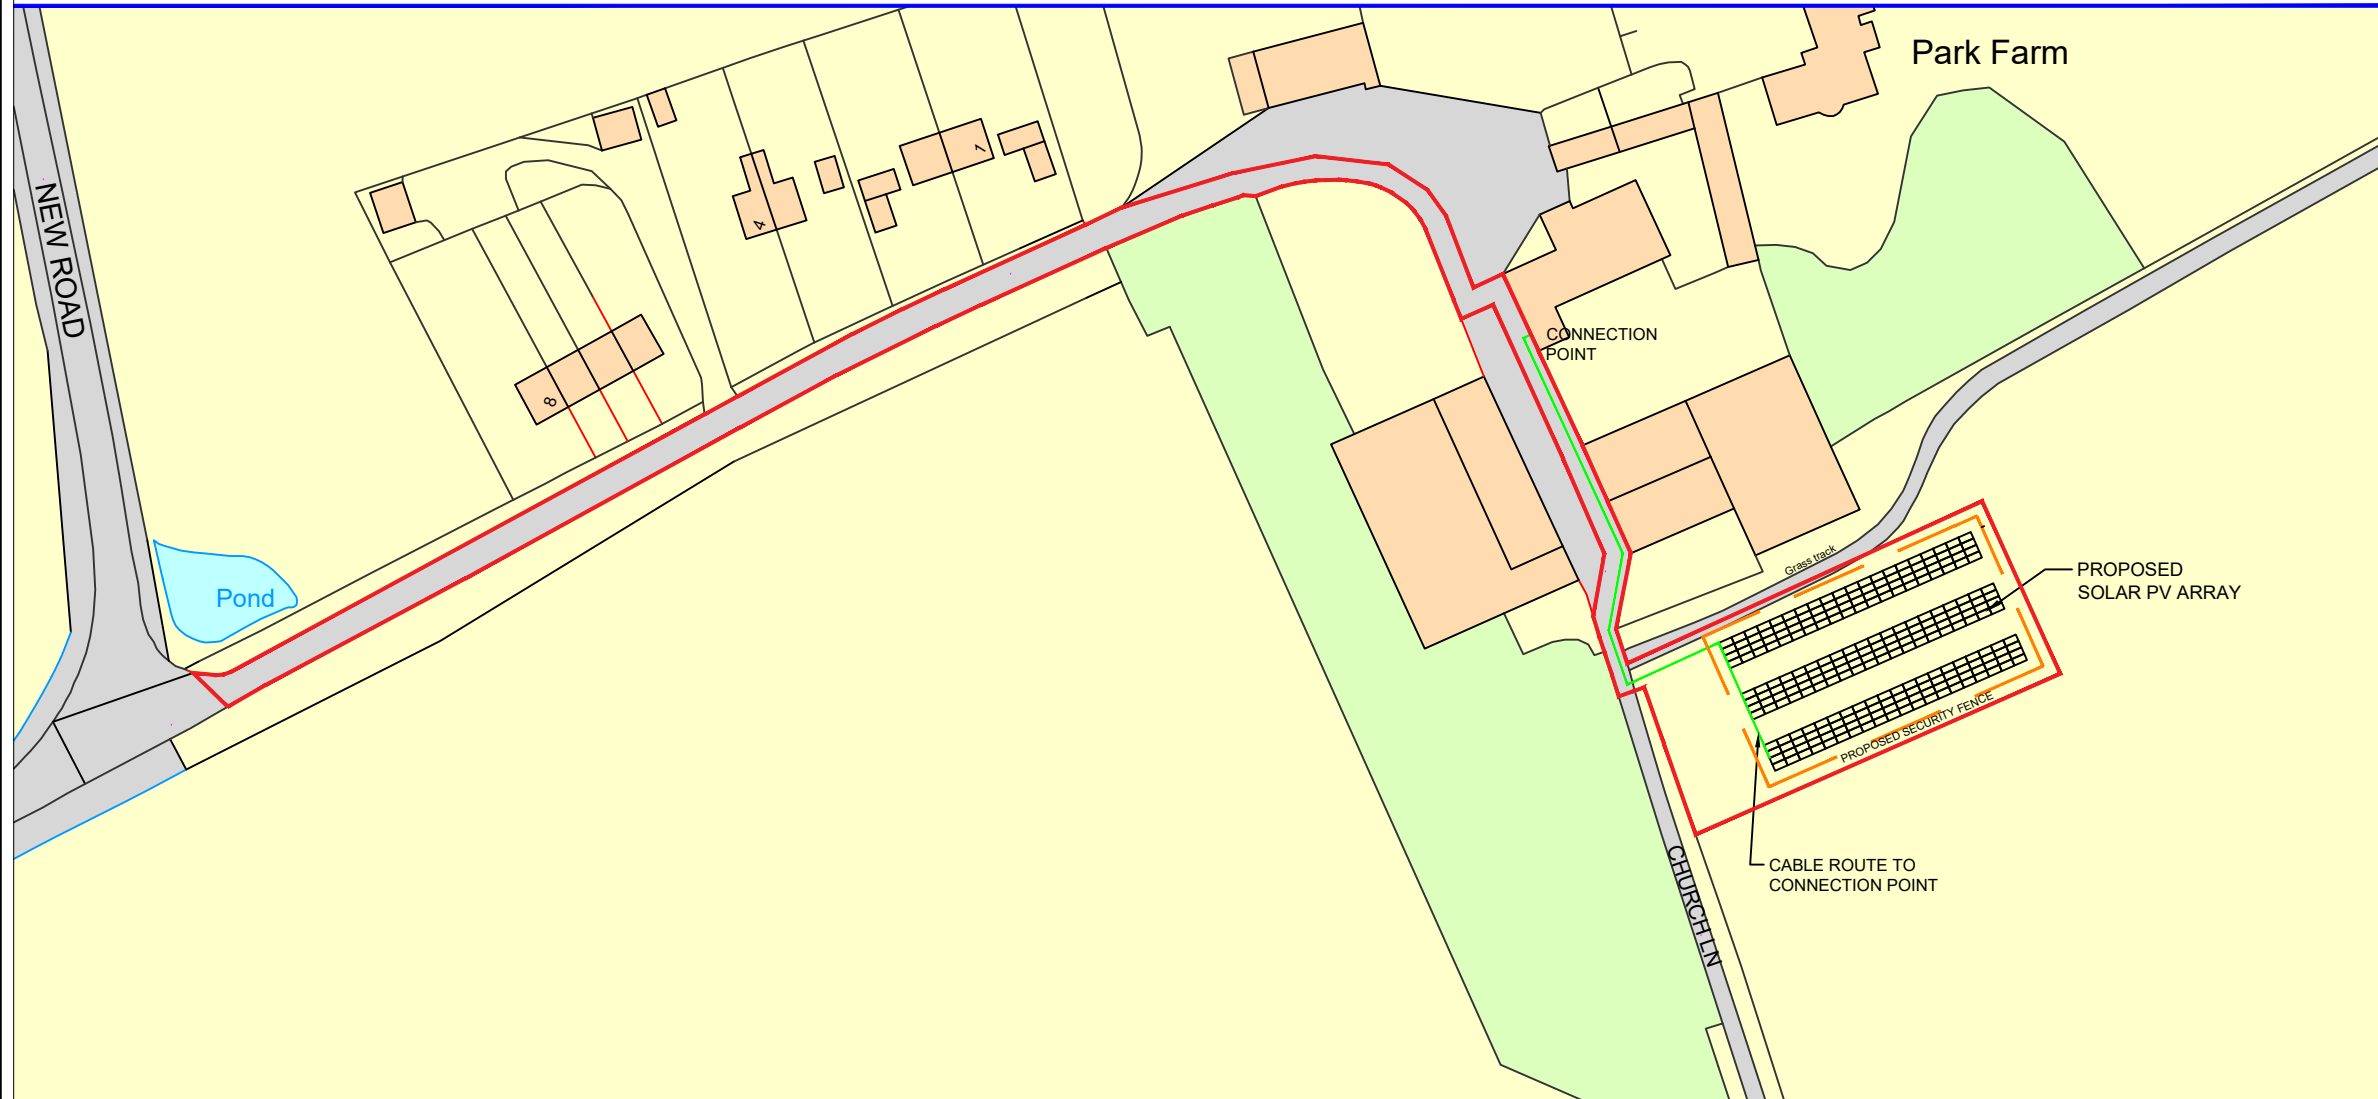

NOTES DO NOT SCALE OFF DRAWING

THARROS MAIN FARM
 PARK FARM
 NEW ROAD
 WORMEGAY
 PE33 0SH

APPROX. SYSTEM CAPACITY: 130.8kWp

DEVELOPMENT BOUNDARY SHOWN IN RED, CABLE ROUTE SHOWN IN GREEN

OWNERSHIP BOUNDARY EXTENDS BEYOND MAP

ACCESS VIA NEW ROAD

DEVELOPMENT AREA: 0.34ha

Rev	Date	Description	Drn	Chk	Apd
B	25/10/23	AMENDMENT TO RED LINE BOUNDARY	RW	PN	FK
A	12/10/23	FULL PLANNING APPLICATION	RW	PN	FK

Drawn RW	Checked PN	Approved FK
Date 12/10/2023	Date 12/10/2023	Date 12/10/2023

Address RENENERGY LTD
 WOODBASTWICK ROAD
 BLOFIELD HEATH
 NORWICH
 NR13 4RR

Drawing Title
THARROS LTD MAIN FARM LOCATION PLAN

Scale 1:1250	Size A3	Project No. 109953	Drawing No. PA01	Rev B
-----------------	------------	-----------------------	---------------------	----------