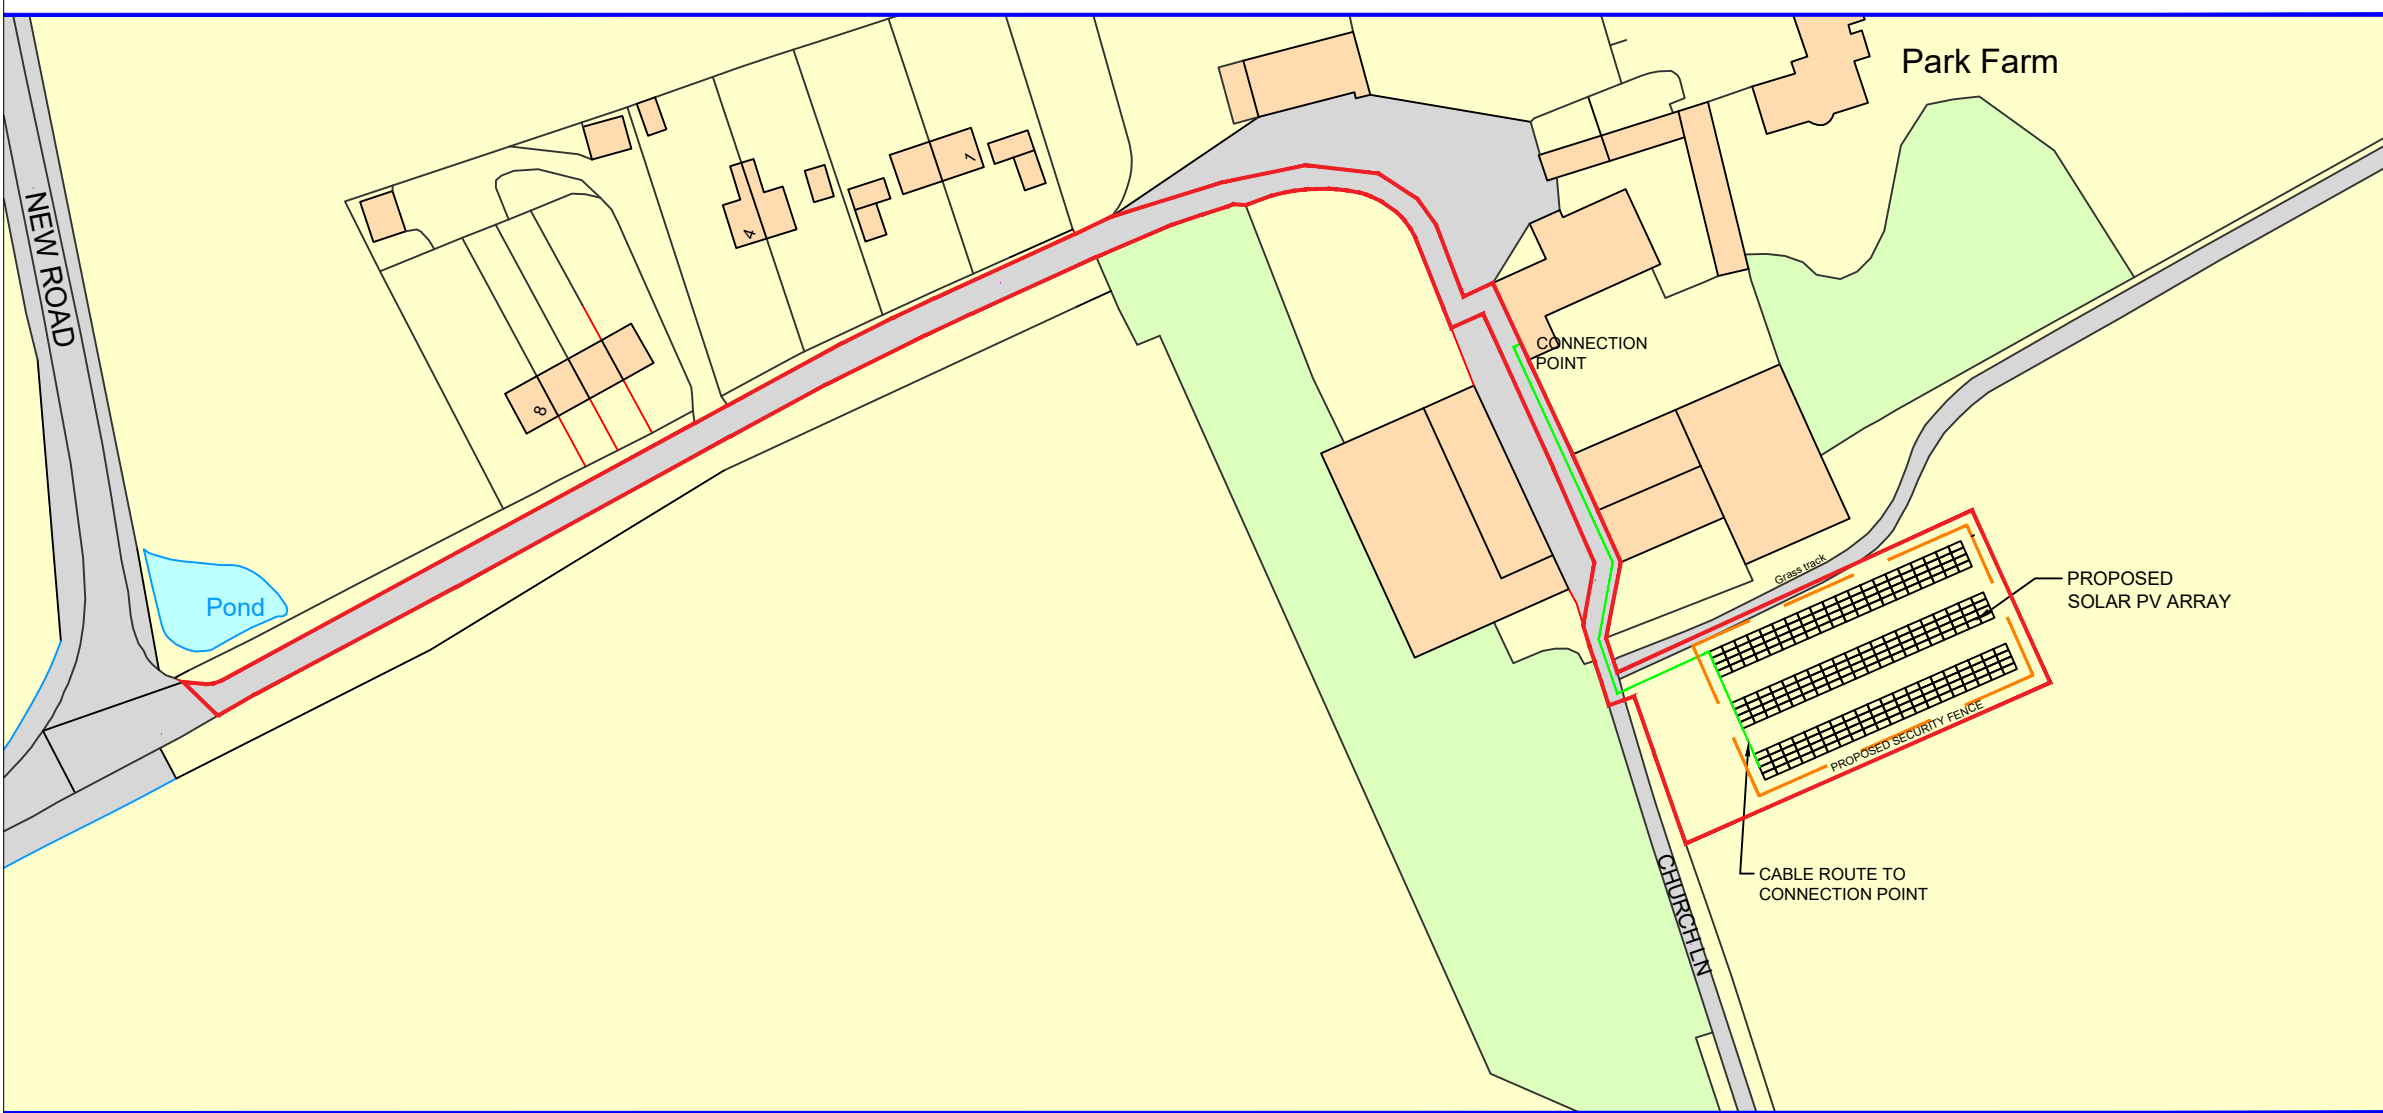

NOTES

THARROS MAIN FARM  
 PARK FARM  
 NEW ROAD  
 WORMEGAY  
 PE33 0SH

APPROX. SYSTEM CAPACITY: 130.8kWp

DEVELOPMENT BOUNDARY SHOWN IN RED, CABLE ROUTE SHOWN IN GREEN

OWNERSHIP BOUNDARY EXTENDS BEYOND MAP

ACCESS VIA NEW ROAD

DEVELOPMENT AREA: 0.34ha

Rev	Date	Description	Drn	Chk	Apd
B	25/10/23	AMENDMENT TO RED LINE BOUNDARY	RW	PN	FK
A	12/10/23	FULL PLANNING APPLICATION	RW	PN	FK

Drawn RW	Checked PN	Approved FK
Date 12/10/2023	Date 12/10/2023	Date 12/10/2023

Address RENENERGY LTD  
 WOODBASTWICK ROAD  
 BLOFIELD HEATH  
 NORWICH  
 NR13 4RR

Drawing Title  
 THARROS LTD MAIN FARM LOCATION PLAN

Scale 1:1250	Size A3	Project No. 109953	Drawing No. PA01	Rev B
-----------------	------------	-----------------------	---------------------	----------