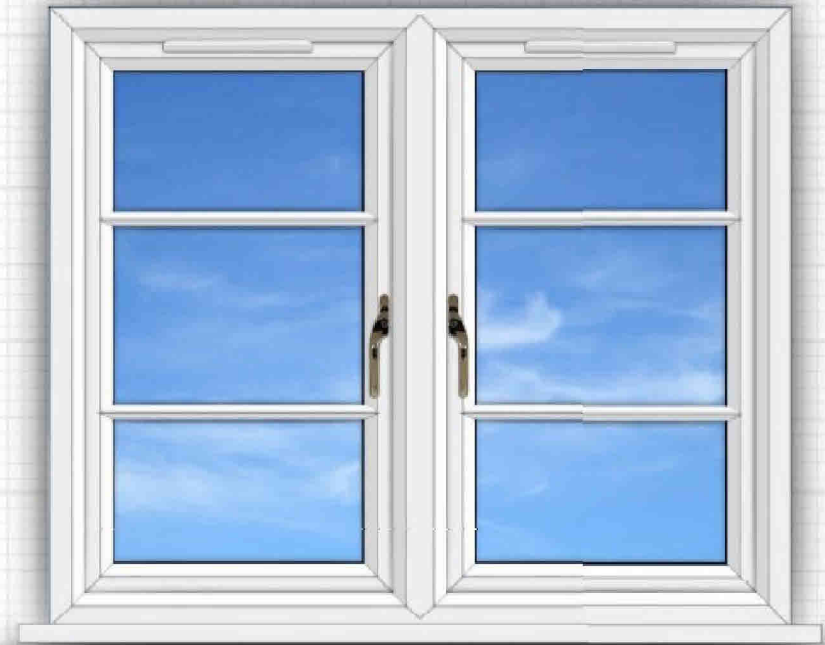

### Stormproof Casement

Frame: Slim Bevel  
 Sash: Slim Bevel  
 Mullion: Standard Bevel  
 Bead: Bevel  
 Cill: Standard  
 Astragal bar: Standard Bevel  
 Frame Joint Type: Welded  
 Sash Joint Type: Welded

Glass: Double Glazed (Annealed) - Black Spacer - back to back spacer - Clear

Technical detail: 2 - Front Bedroom - Supply & Fit - Remove & replace

Quantity: 1

☀ Viewed from outside

💡 Viewed from inside

**Stormproof Casement**

133cm

- Frame: Slim Bevel
- Sash: Slim Bevel
- Mullion: Standard Bevel
- Bead: Bevel
- Cill: Standard
- Astragal bar: Standard Bevel
- Frame Joint Type: Welded
- Sash Joint Type: Welded

Colour: Smooth White