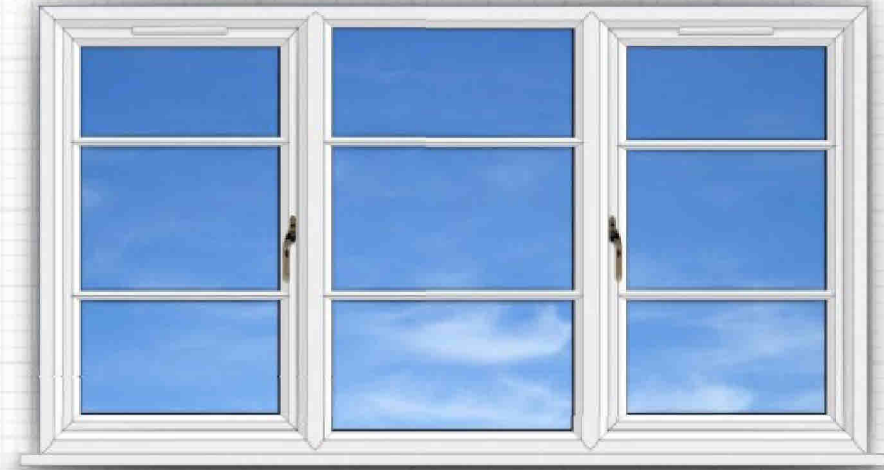

Technical detail: 1 - Kitchen - Supply & Fit - Remove & replace

Quantity: 1

☀ Viewed from outside

💡 Viewed from inside