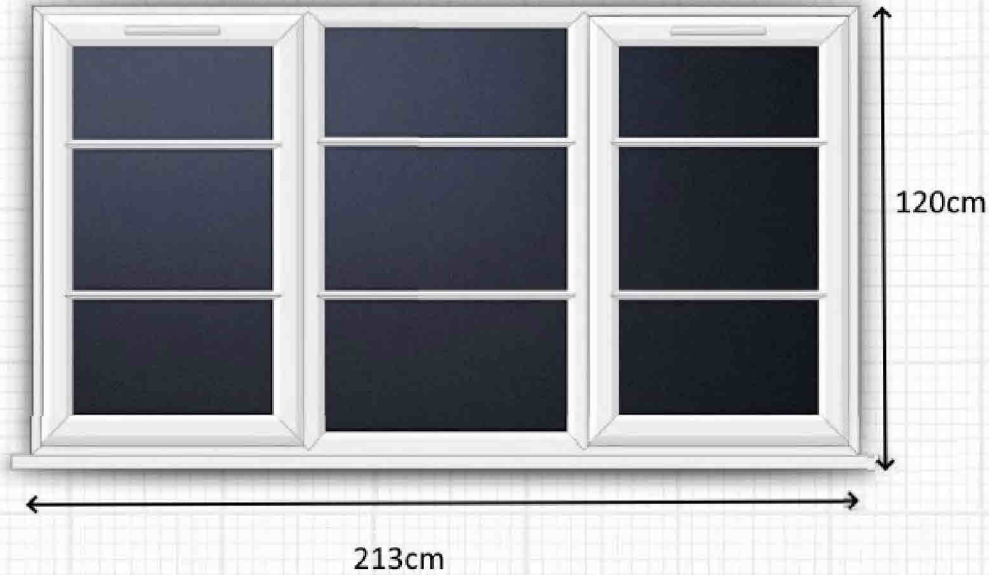

Technical detail: 1 - Kitchen - Supply & Fit - Remove & replace

Quantity: 1

☀ Viewed from outside

💡 Viewed from inside