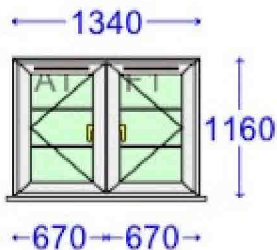

1	Rehau 70 C Casement	Kitchen	Pricing
O/A Sizes 2110mm x 1170mm (CASE 42)		Specification	

Enhanced Security	No
Frame	546825 62mm 5 Chamber Ou
Frame drip bar	No drip bar
Cill	150mm Deep Nose Cill
Add-on (Head)	No Add-on
Add-on (Cill)	No Add-on
Add-on (Left jamb)	No Add-on
Add-on (Right jamb)	No Add-on
Ventilator (Head)	No ventilator
Ventilator (Sash)	4000mm² Greenwood F V
Ventilator (Frame)	No ventilator
Colour	White
Sash colour	White
Cill colour	White
Drainage	Concealed
Handle	Gold Handle
Handle height	Half height
Casement locking	Maco Rail Twin Cam Espaa
Friction stay	Standard
Restrictor	-
Viewed from	Viewed from outside
Open in/out	Open out
Reinforcing rule	Normal Rules
Reinforcing type	Standard Reinforcing

Glazing Details & Apertures

4-20-4 Clear Low E : 20mm WE Spacer	Georgian Bar	18mm Bar
White Std Joints Argon Gas Filled		
A1 - (536 x 946)	H1 - (536 x 946)	
4-20-4 Clear Low E : 20mm WE Spacer	Georgian Bar	18mm Bar
White Std Joints Fan Hole (Float) Argon Gas Filled		
D1 - (663 x 1044)		

Notes :

2	Rehau 70 C Casement	Front Bed	Pricing
O/A Sizes 1340mm x 1190mm (Style 82)		Specification	

Enhanced Security	No
Frame	546825 62mm 5 Chamber Ou
Frame drip bar	No drip bar
Cill	150mm Deep Nose Cill
Add-on (Head)	No Add-on
Add-on (Cill)	No Add-on
Add-on (Left jamb)	No Add-on
Add-on (Right jamb)	No Add-on
Ventilator (Head)	No ventilator
Ventilator (Sash)	4000mm² Greenwood F V
Ventilator (Frame)	No ventilator
Colour	White
Sash colour	White
Cill colour	White
Drainage	Concealed
Handle	Gold Handle
Handle height	Half height
Casement locking	Maco Rail Twin Cam Espaa
Friction stay	Standard
Restrictor	-
Viewed from	Viewed from outside
Open in/out	Open out
Reinforcing rule	Normal Rules
Reinforcing type	Standard Reinforcing

Glazing Details & Apertures

4-20-4 Clear Low E : 20mm WE Spacer	Georgian Bar	18mm Bar
White Std Joints Argon Gas Filled		
A1 - (503 x 966)	F1 - (503 x 966)	

Notes :