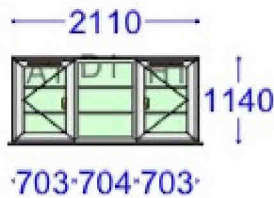

1	Rehau 70 C Casement	Kitchen	Pricing
O/A Sizes 2110mm x 1170mm (CASE 42)		Specification	

Enhanced Security	No
Frame	546825 62mm 5 Chamber Ou
Frame drip bar	No drip bar
Cill	150mm Deep Nose Cill
Add-on (Head)	No Add-on
Add-on (Cill)	No Add-on
Add-on (Left jamb)	No Add-on
Add-on (Right jamb)	No Add-on
Ventilator (Head)	No ventilator
Ventilator (Sash)	4000mm² Greenwood F V
Ventilator (Frame)	No ventilator
Colour	White
Sash colour	White
Cill colour	White
Drainage	Concealed
Handle	Gold Handle
Handle height	Half height
Casement locking	Maco Rail Twin Cam Espaa
Friction stay	Standard
Restrictor	-
Viewed from	Viewed from outside
Open in/out	Open out
Reinforcing rule	Normal Rules
Reinforcing type	Standard Reinforcing

Glazing Details & Apertures

4-20-4 Clear Low E : 20mm WE Spacer	Georgian Bar	18mm Bar
White Std Joints Argon Gas Filled		
A1 - (536 x 946)	H1 - (536 x 946)	
4-20-4 Clear Low E : 20mm WE Spacer	Georgian Bar	18mm Bar
White Std Joints Fan Hole (Float) Argon Gas Filled		
D1 - (663 x 1044)		

Notes :

2	Rehau 70 C Casement	Front Bed	Pricing
O/A Sizes 1340mm x 1190mm (Style 82)		Specification	

Enhanced Security	No
Frame	546825 62mm 5 Chamber Ou
Frame drip bar	No drip bar
Cill	150mm Deep Nose Cill
Add-on (Head)	No Add-on
Add-on (Cill)	No Add-on
Add-on (Left jamb)	No Add-on
Add-on (Right jamb)	No Add-on
Ventilator (Head)	No ventilator
Ventilator (Sash)	4000mm² Greenwood F V
Ventilator (Frame)	No ventilator
Colour	White
Sash colour	White
Cill colour	White
Drainage	Concealed
Handle	Gold Handle
Handle height	Half height
Casement locking	Maco Rail Twin Cam Espaa
Friction stay	Standard
Restrictor	-
Viewed from	Viewed from outside
Open in/out	Open out
Reinforcing rule	Normal Rules
Reinforcing type	Standard Reinforcing