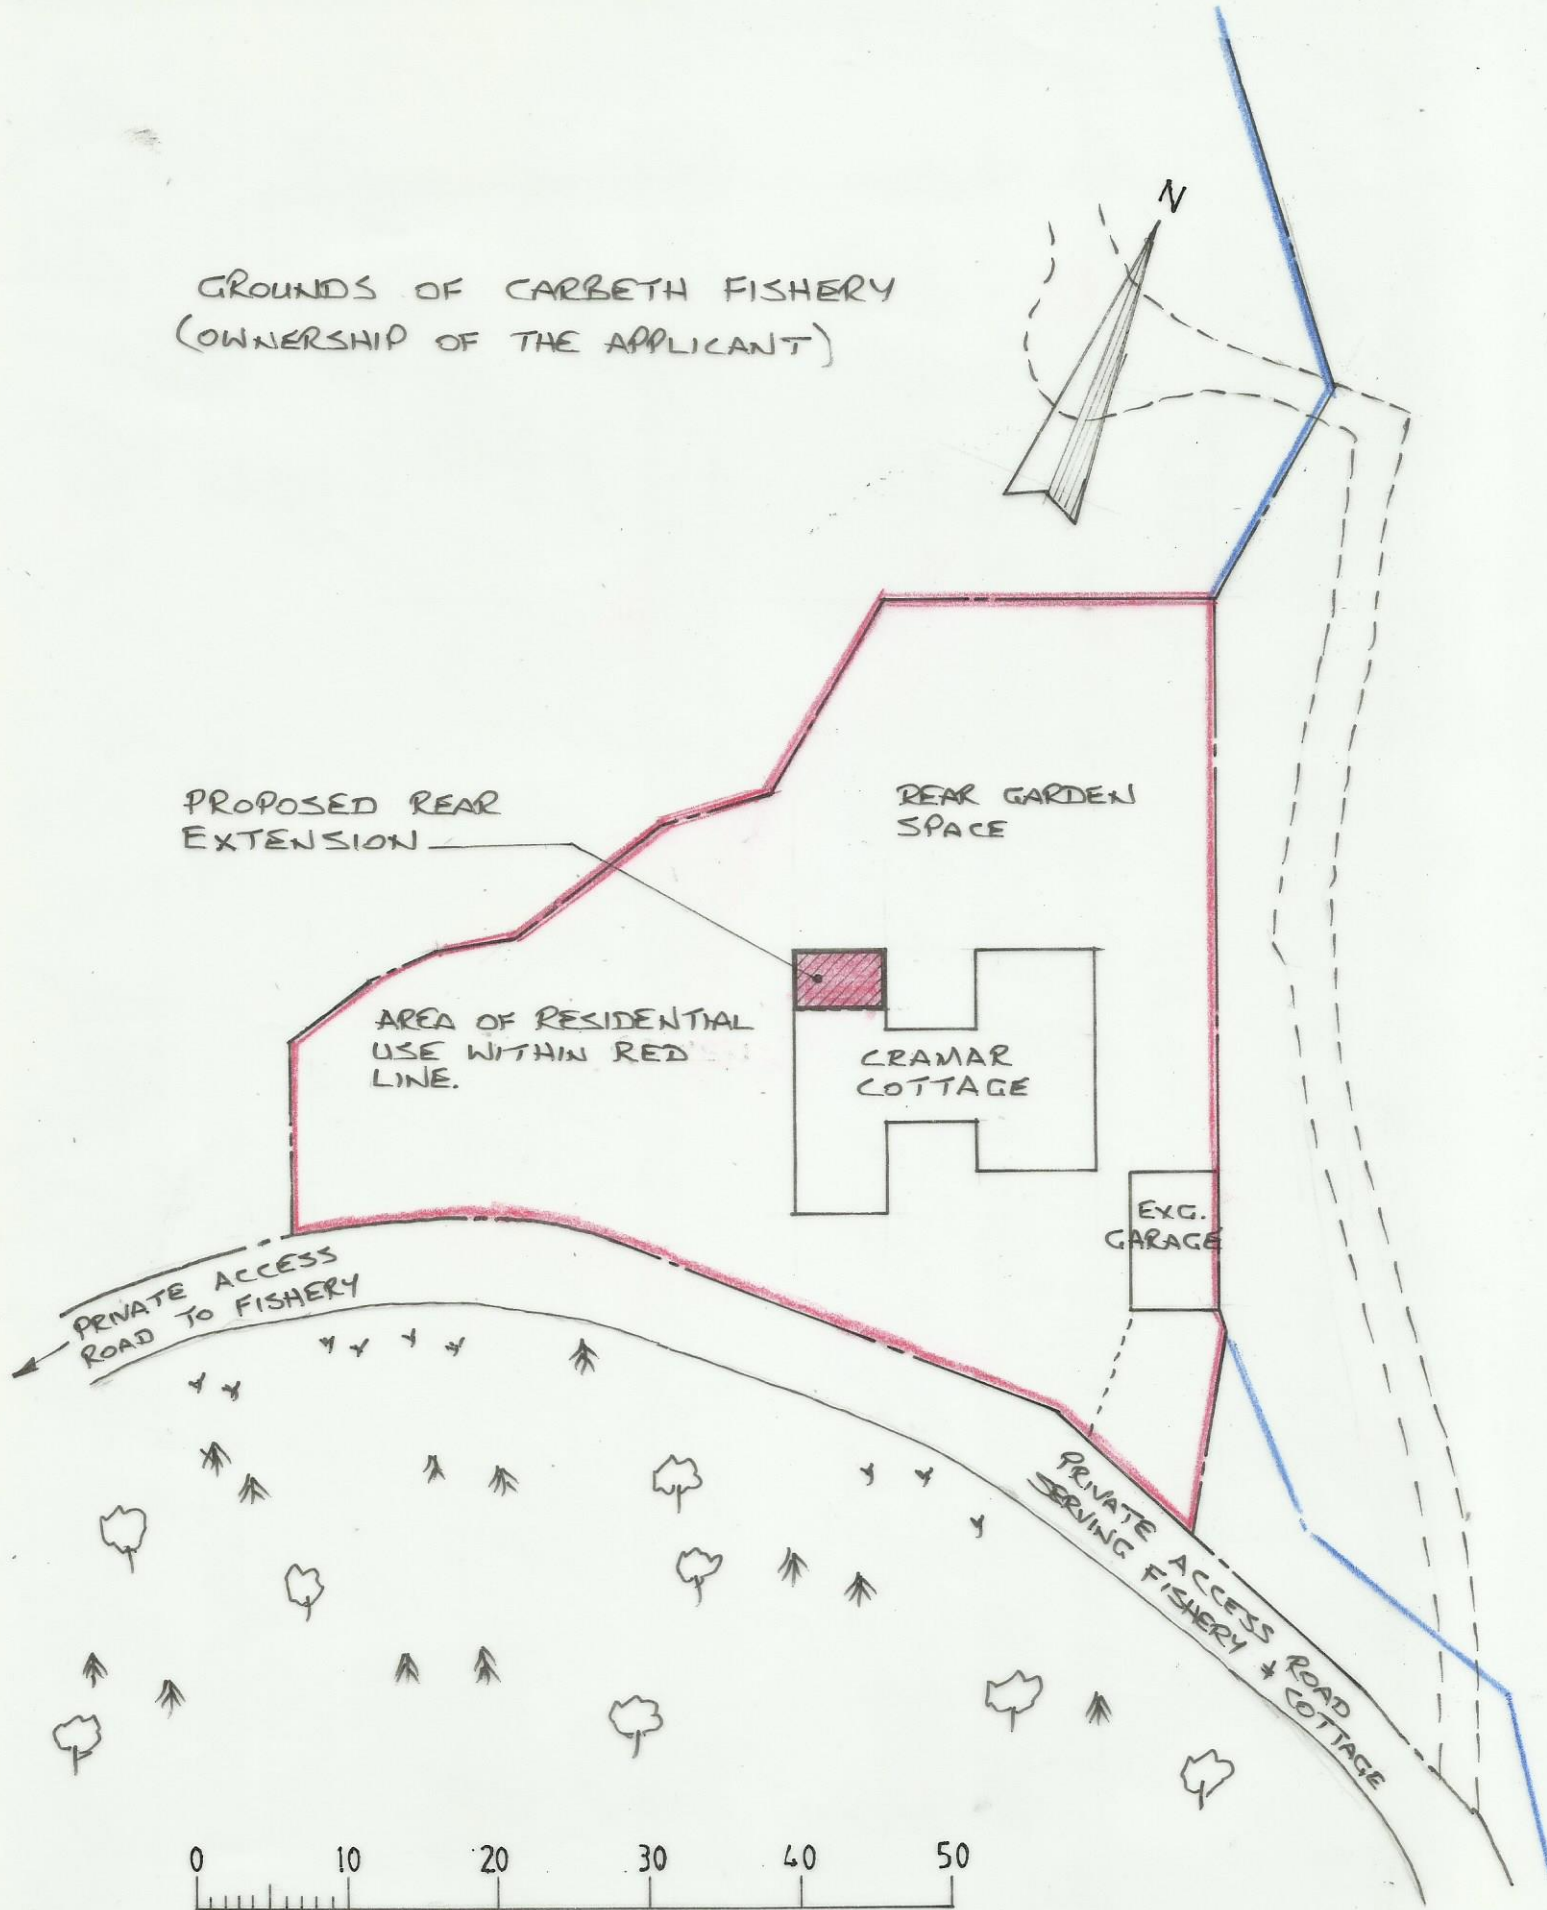

GROUNDS OF CARBETH FISHERY
(OWNERSHIP OF THE APPLICANT)

drwg. title:	project :	date : Oct. 2023	drwg. no.
SITE PLAN	Cramar Cottage, Stockiemuir Road, Carbeth.	scale : 1 : 500	MSL/23-01/SP