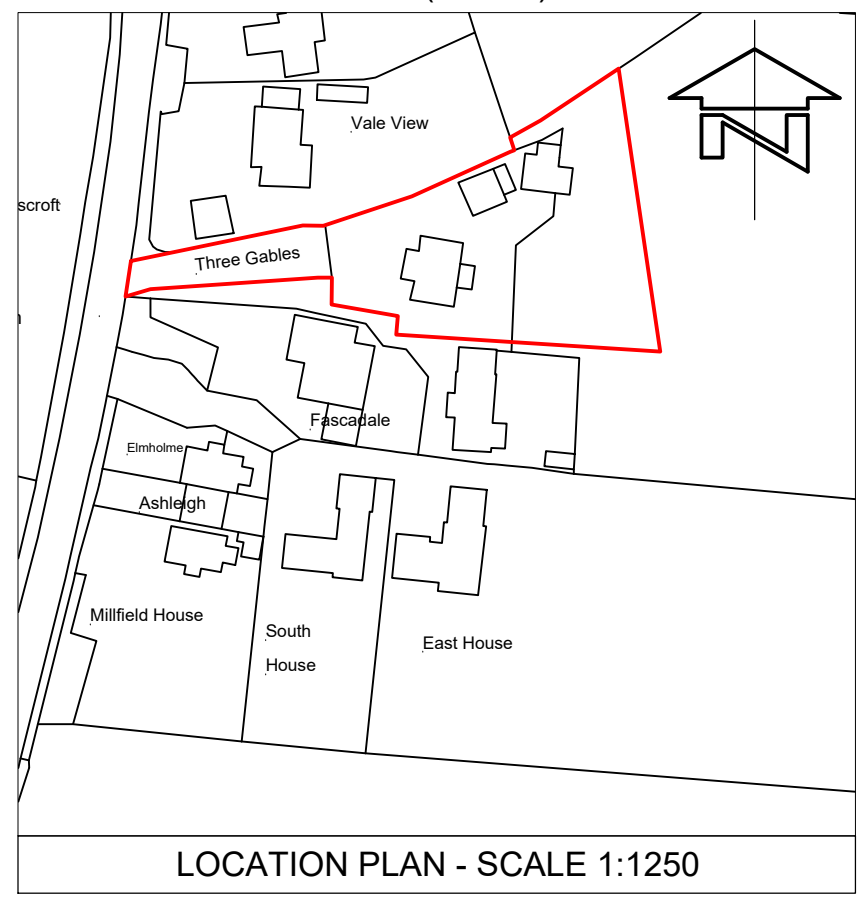

VALE VIEW

Metres (1:1250)

LOCATION PLAN - SCALE 1:1250

EXISTING SITE PLAN

CONTRACT	THREE GABLES, HIGH ROAD, GREAT FINBOROUGH, IP14 3AQ.		SCALE: 1:200	DRAWN BY: HH
	DRAWING TITLE		DATE: SEP 23	DRAWING NO: 2703/1
EXISTING SITE PLAN.		KEN JUDGE & ASSOCIATES LTD. THE BARN, MONUMENT OFFICE, MALDON ROAD, MALDON, ESSEX, CM9 6SN. TEL: 01245 225577 FAX: 01245 227799 E-MAIL: info@kenjudgetd.co.uk		