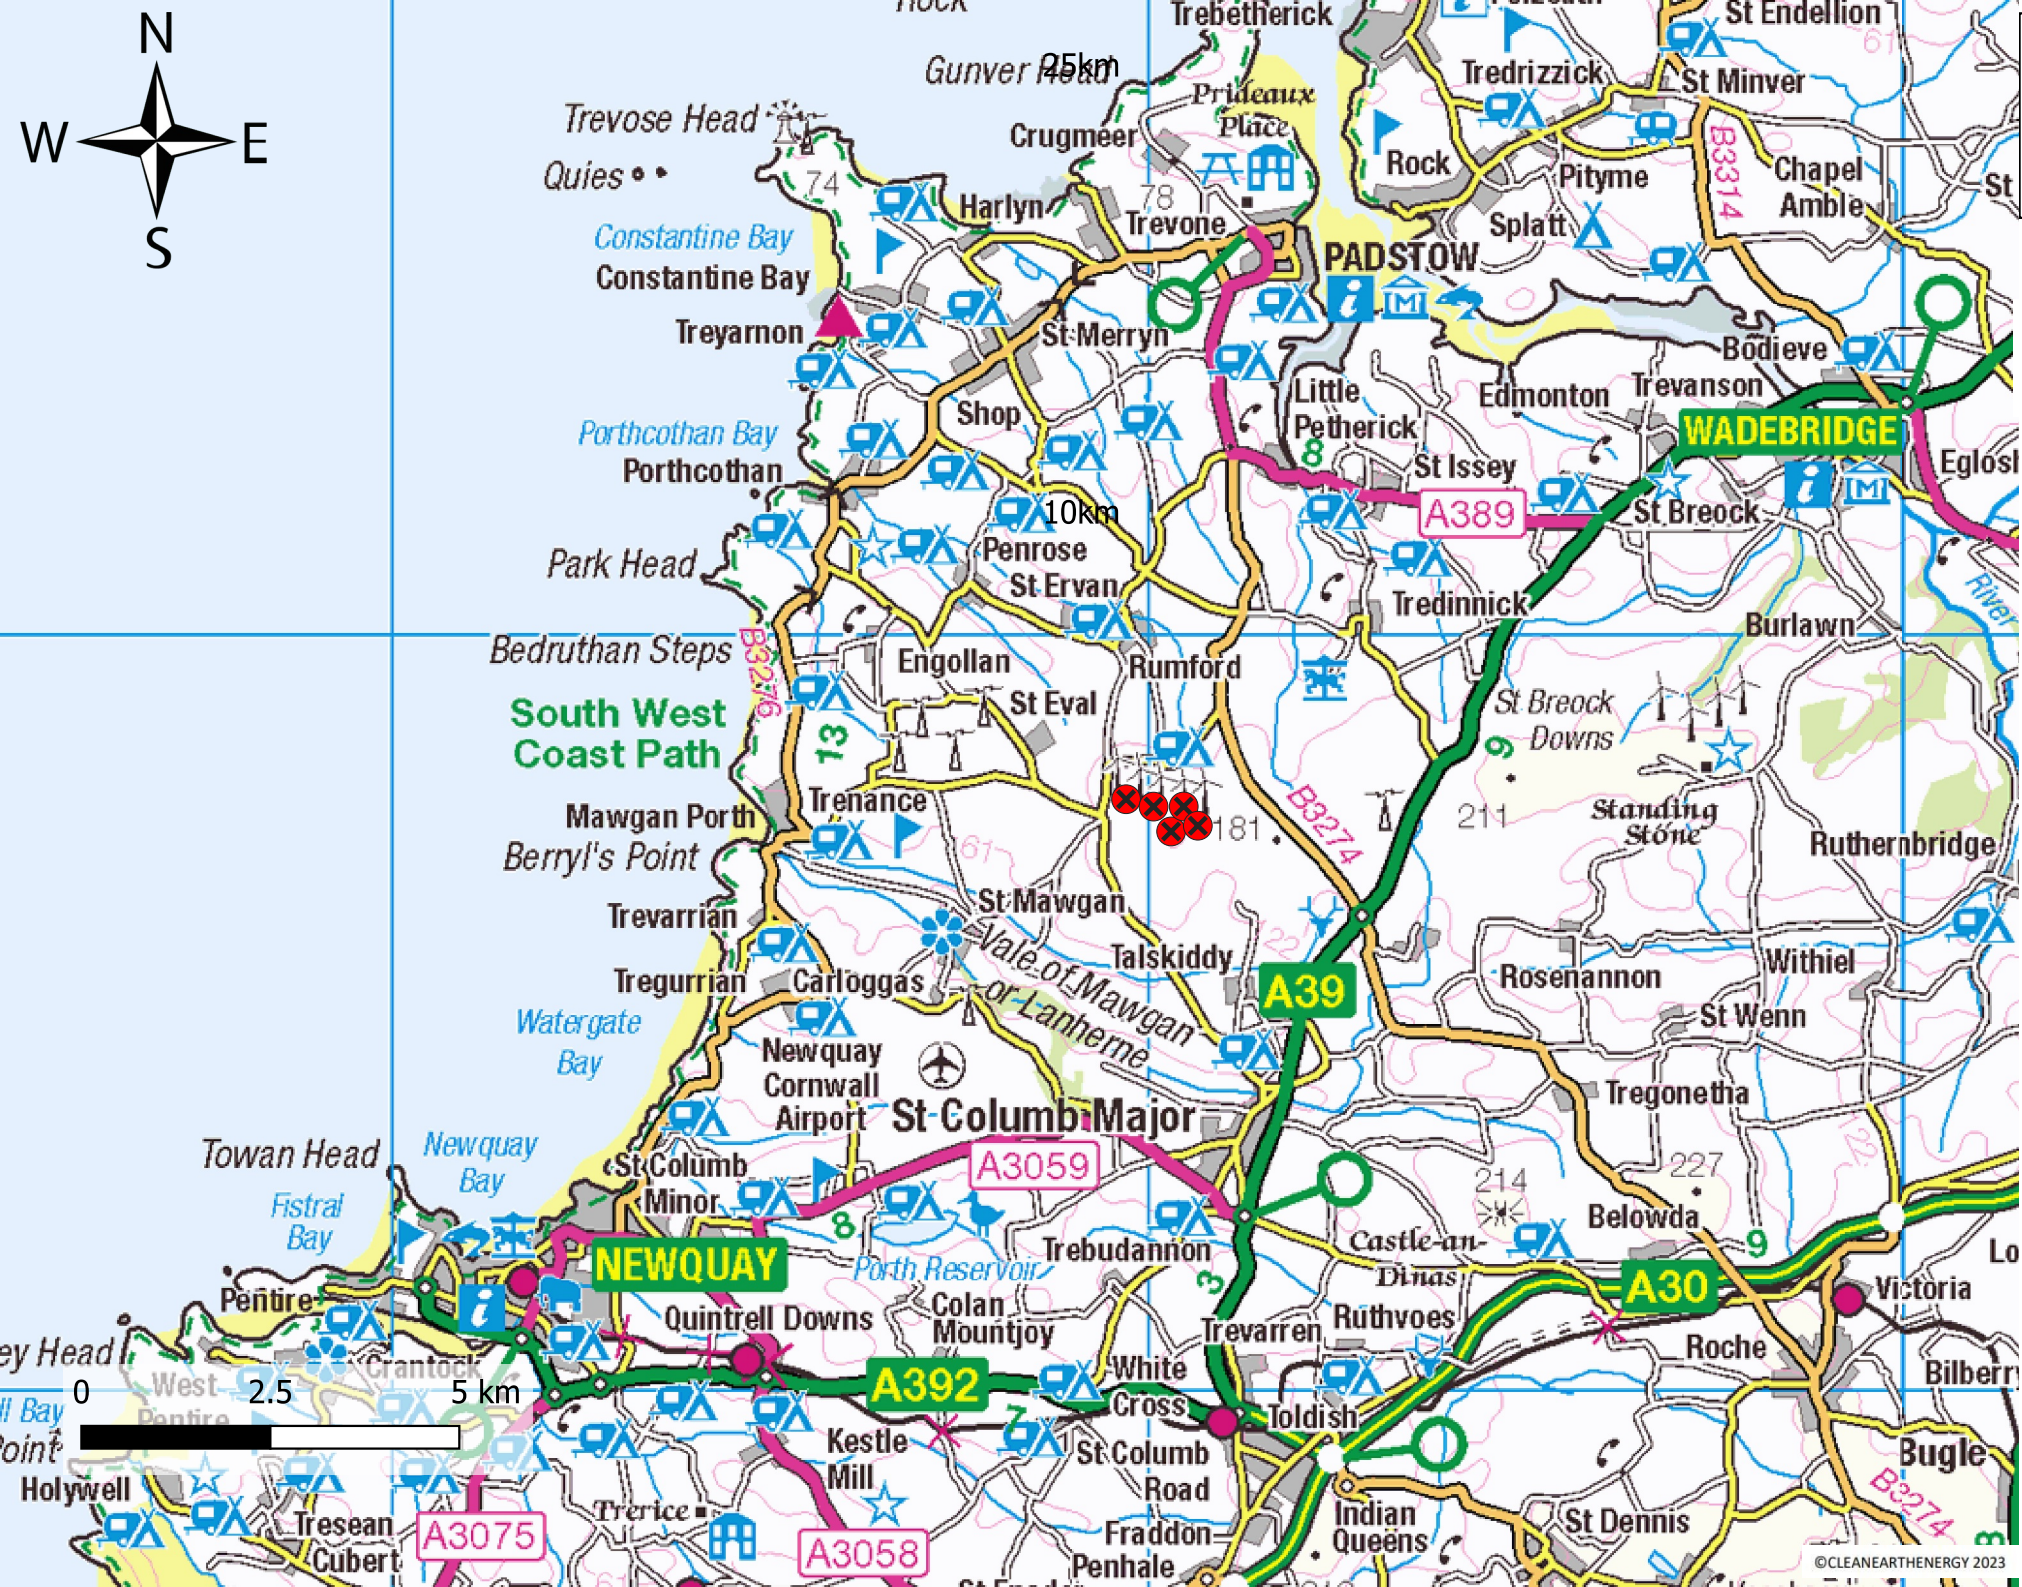

Location Plan

Bears Down Windfarm

NOTES

- Proposed turbines

Rev.	Date	Amendment	Drawn	Checked	Approved
01	10/2023		EK	SH	AT

Unit 2A
Bess Park Road
Trenant Industrial Estate
Wadebridge
Cornwall
PL27 6HB

Bears Down Windfarm	
CE7599 PR3765	
Location Plan	
1:100000	A3
CE7599-IFP-LP-A	Rev 01