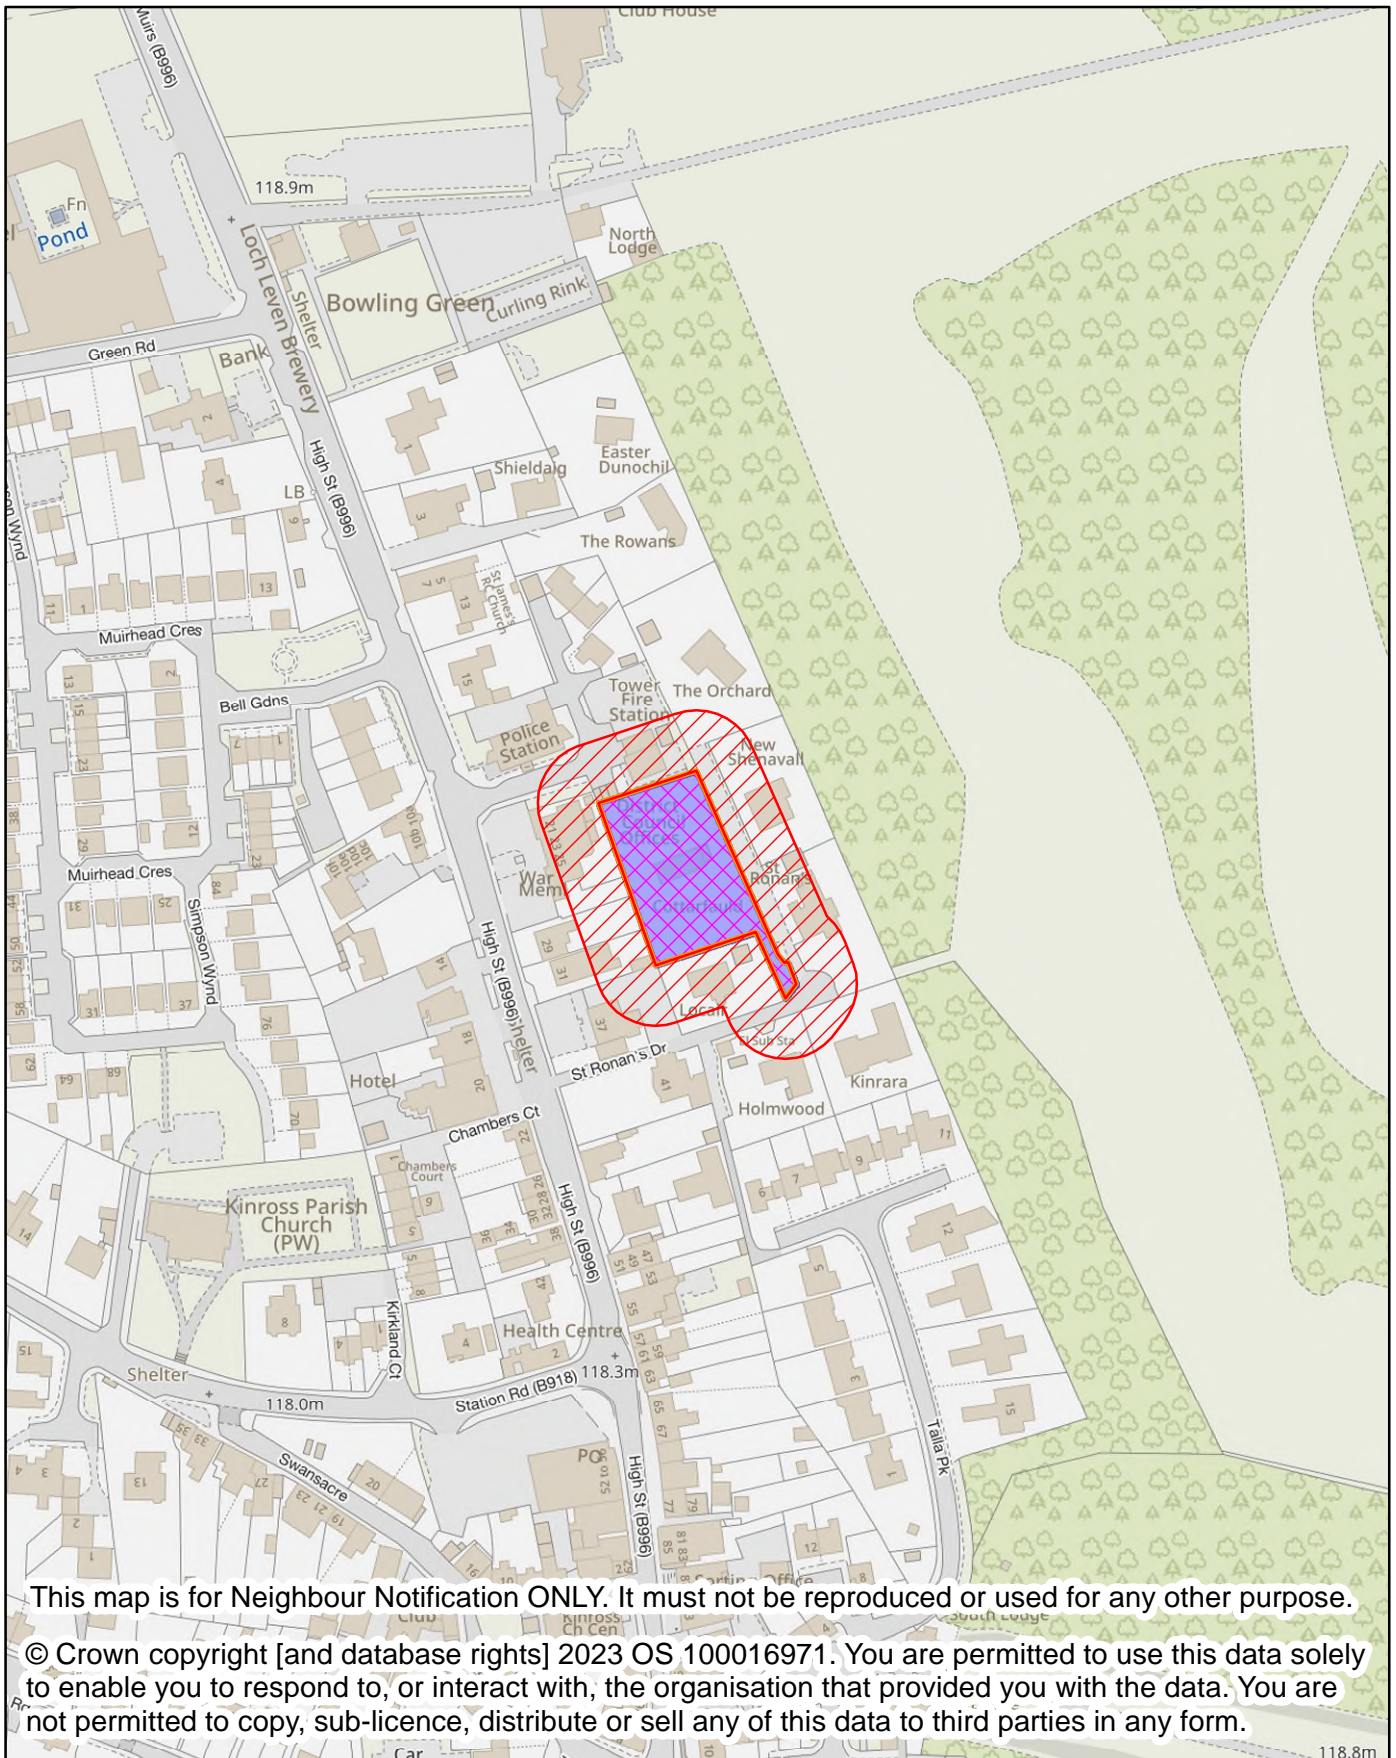

Perth & Kinross Council

NEIGHBOUR NOTIFICATION

Location Plan showing planning application site

This map is for Neighbour Notification ONLY. It must not be reproduced or used for any other purpose.

© Crown copyright [and database rights] 2023 OS 100016971. You are permitted to use this data solely to enable you to respond to, or interact with, the organisation that provided you with the data. You are not permitted to copy, sub-licence, distribute or sell any of this data to third parties in any form.