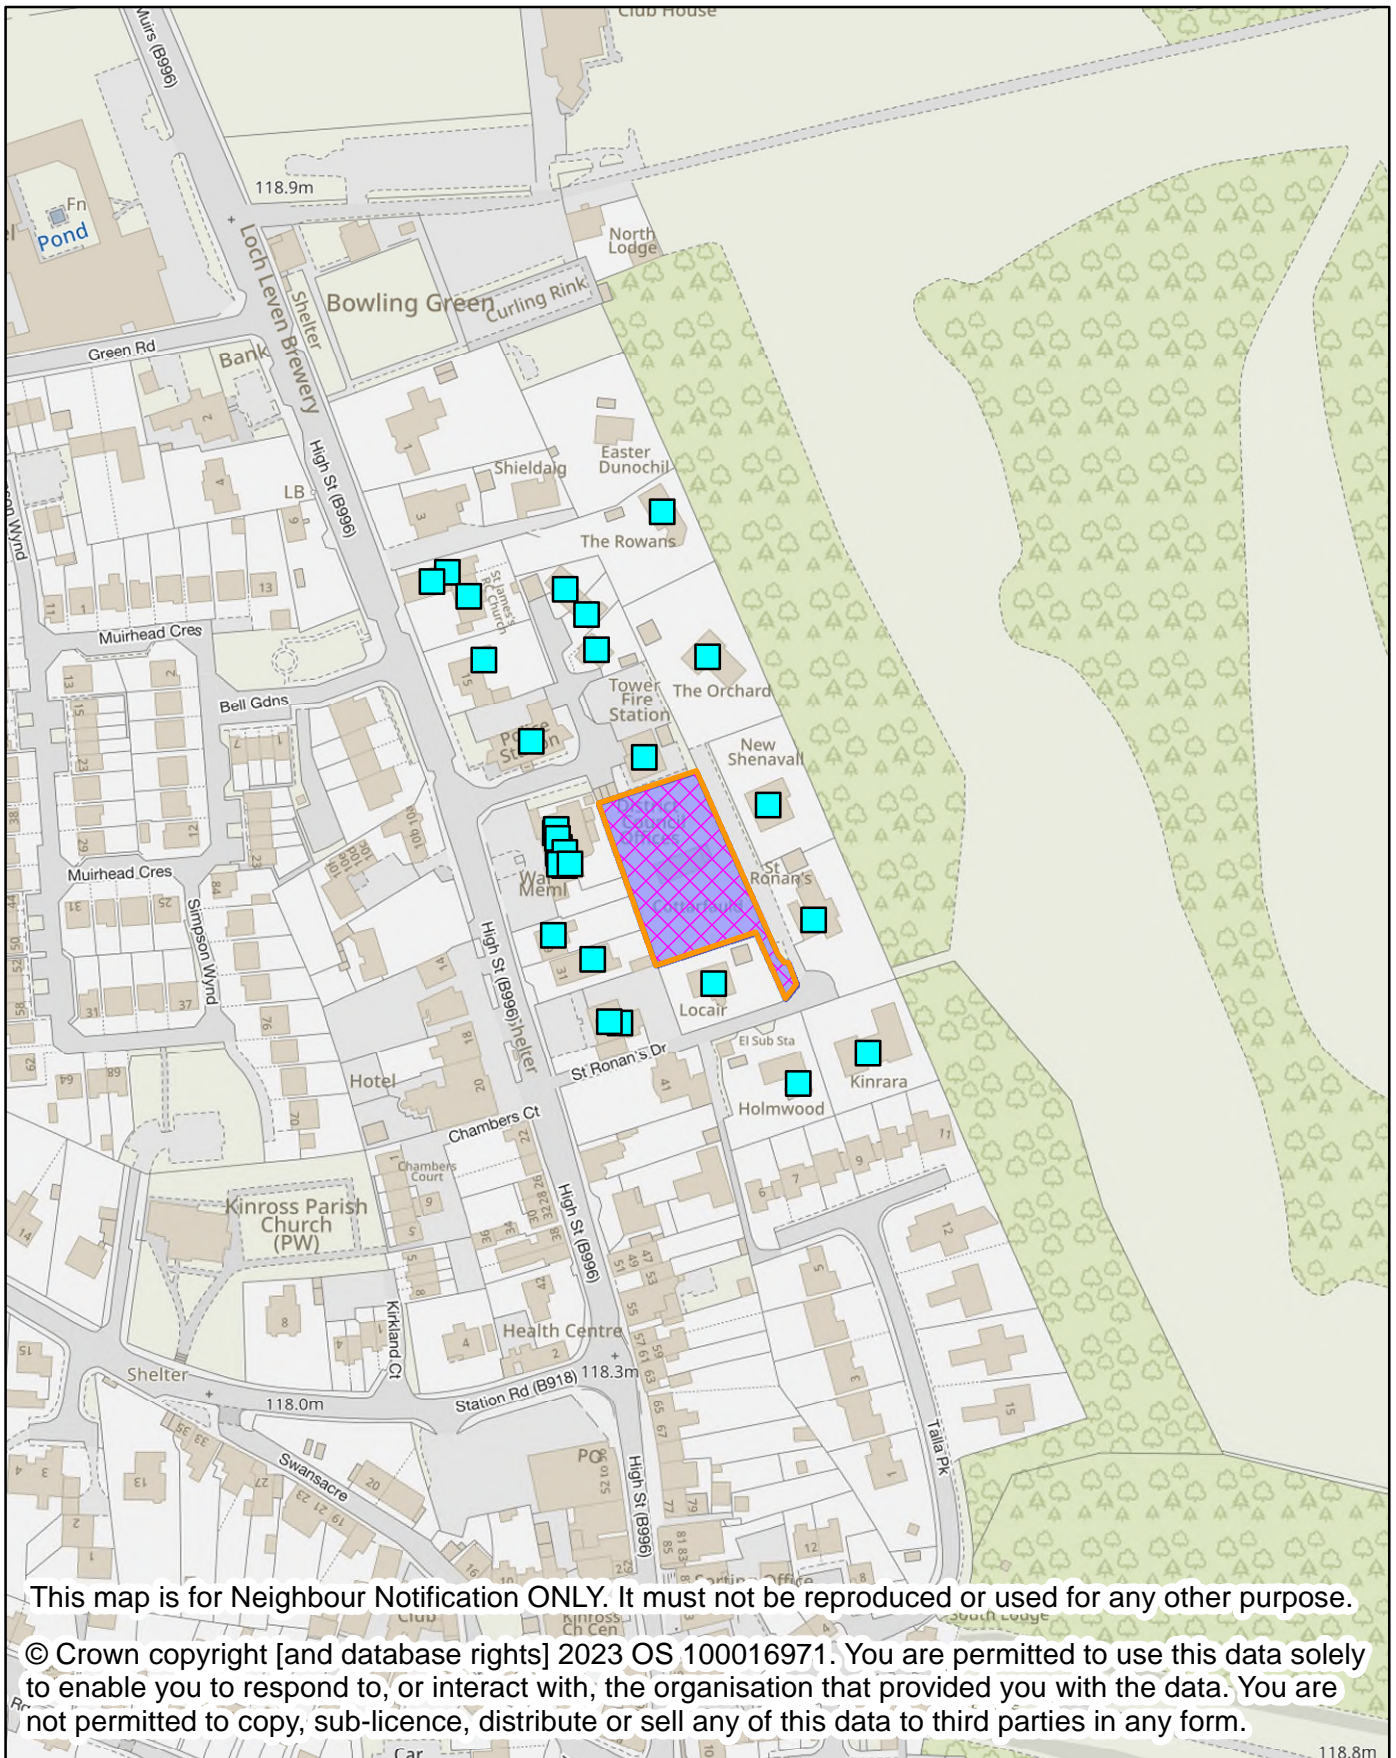

Perth & Kinross Council

NEIGHBOUR NOTIFICATION

Location Plan showing planning application site

This map is for Neighbour Notification ONLY. It must not be reproduced or used for any other purpose.

© Crown copyright [and database rights] 2023 OS 100016971. You are permitted to use this data solely to enable you to respond to, or interact with, the organisation that provided you with the data. You are not permitted to copy, sub-licence, distribute or sell any of this data to third parties in any form.