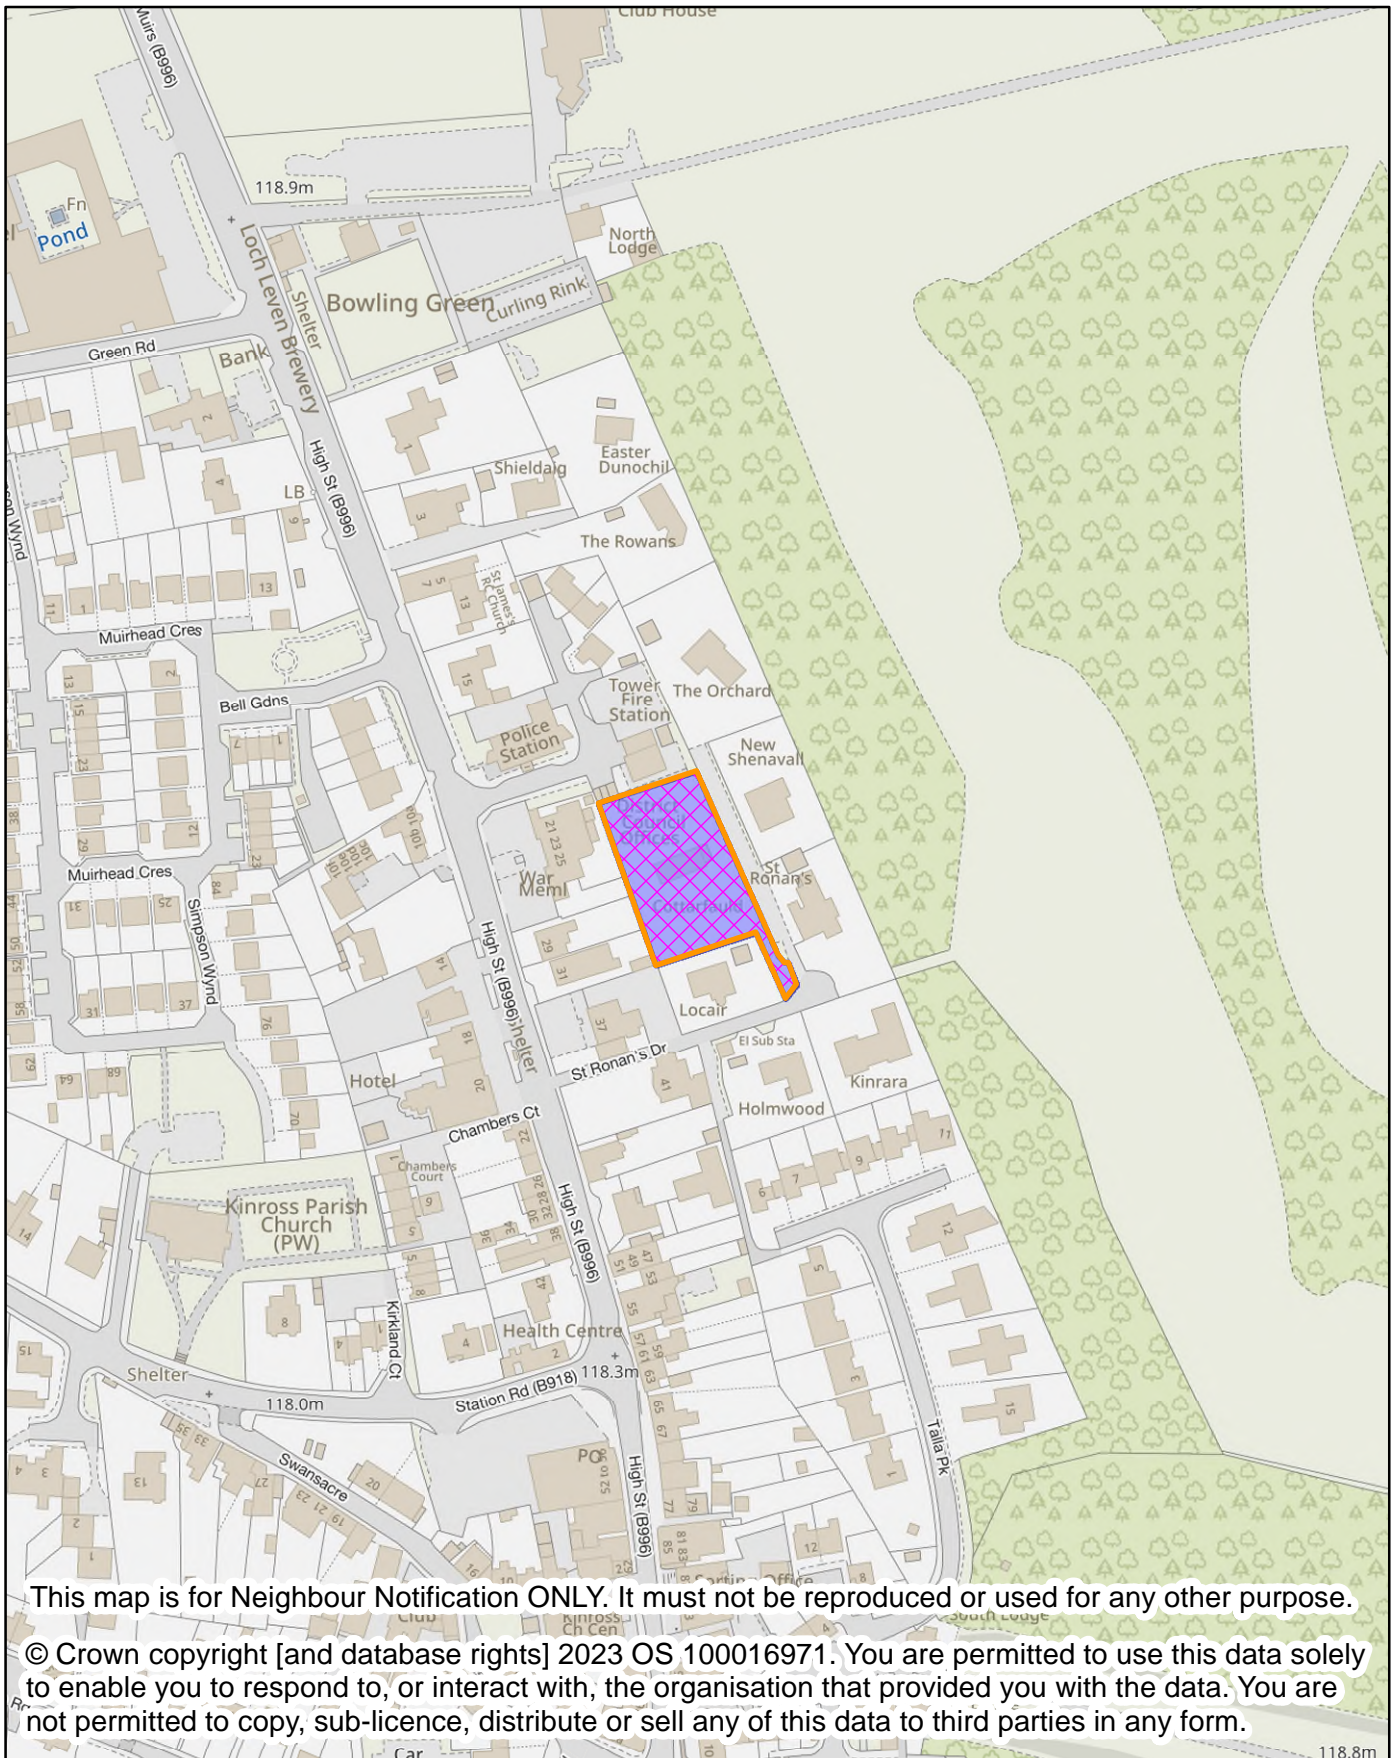

Perth & Kinross Council

NEIGHBOUR NOTIFICATION

Location Plan showing planning application site

This map is for Neighbour Notification ONLY. It must not be reproduced or used for any other purpose.

© Crown copyright [and database rights] 2023 OS 100016971. You are permitted to use this data solely to enable you to respond to, or interact with, the organisation that provided you with the data. You are not permitted to copy, sub-licence, distribute or sell any of this data to third parties in any form.