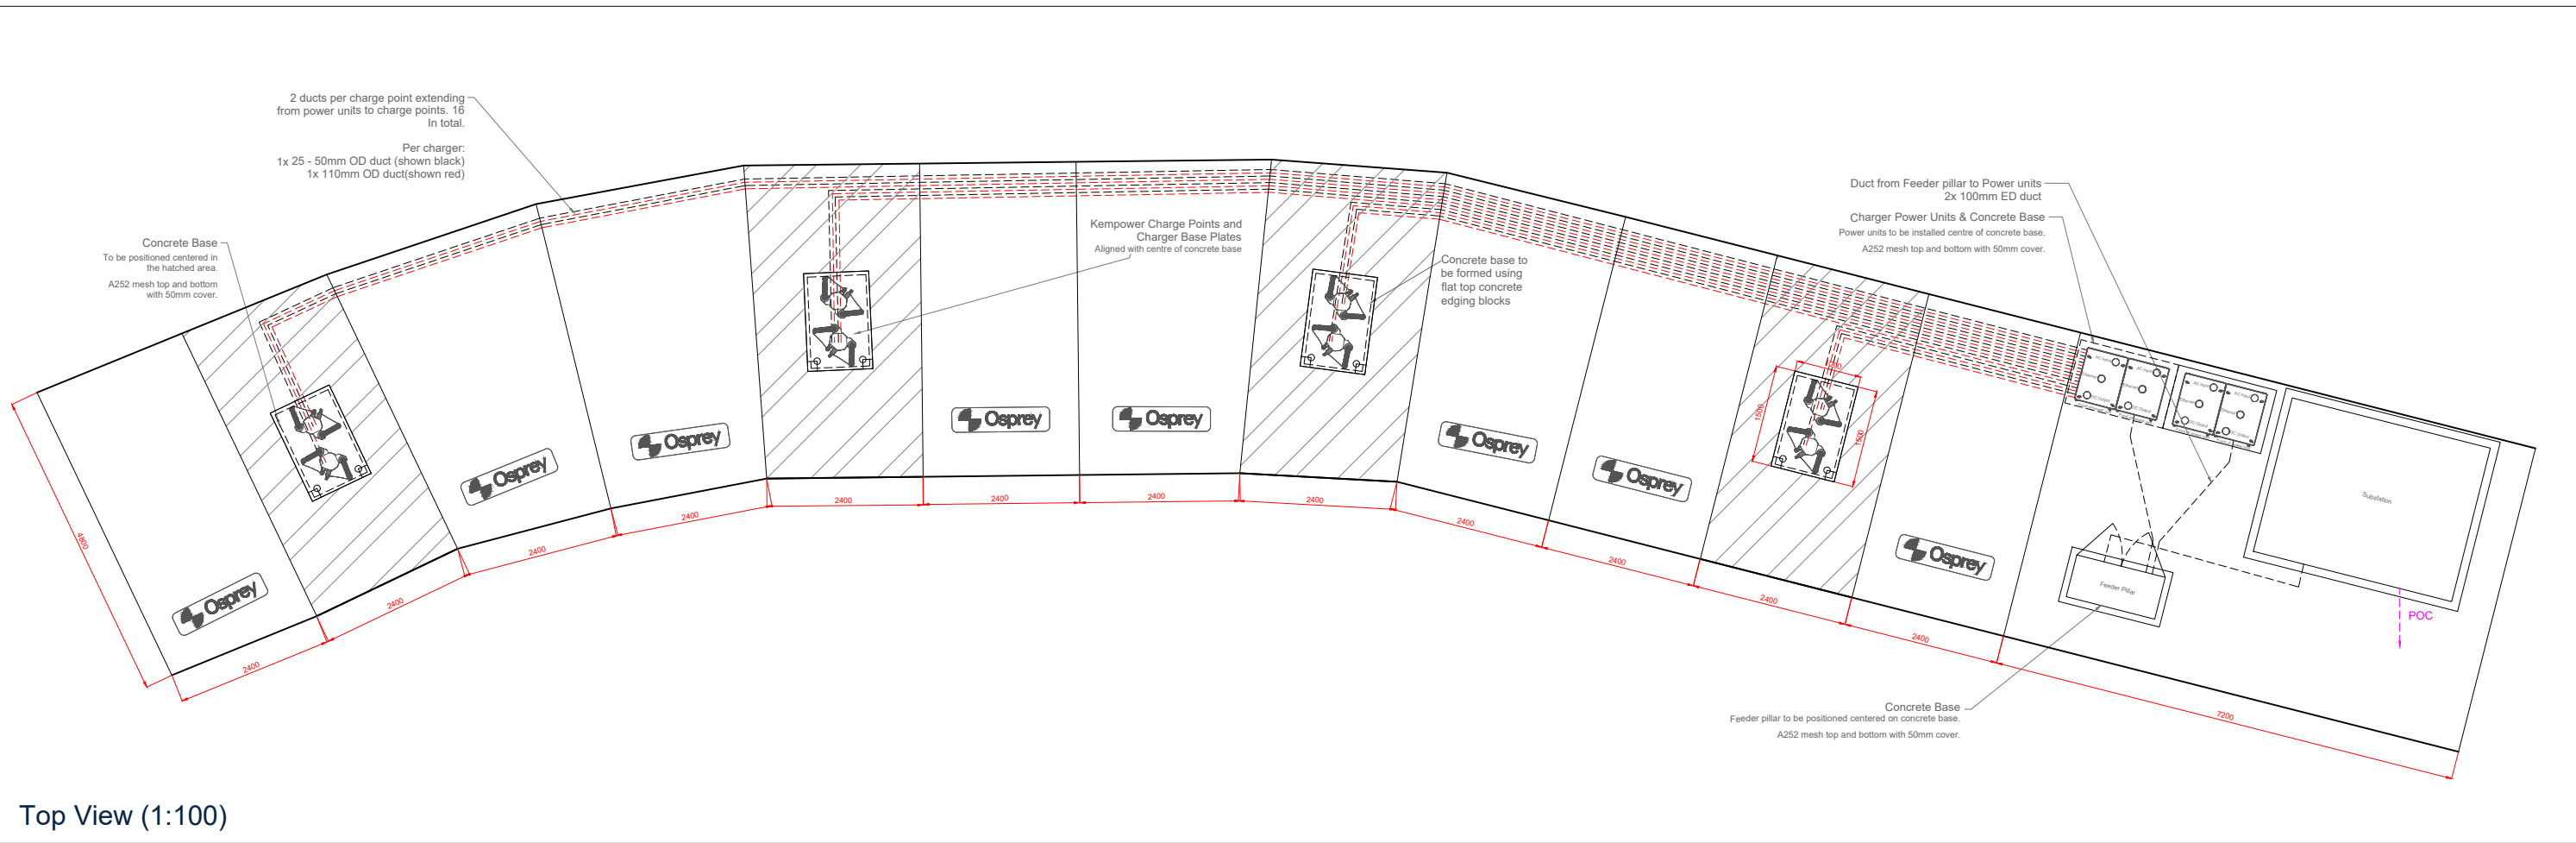

Notes:

FOR GUIDANCE ONLY

- 11 kV Cable Route
- 110mm OD Twin Walled Electric (ENATS 12/24) Ducting
- 25mm- 50mm OD Communication Ducting

Osprey

Osprey Charging Network Ltd
3rd Floor, Martin House, 5 Martin Lane,
London, EC4R 0DP
T: 0800 058 8400
www.ospreycharging.co.uk

TITLE:

8B8CIB Kempower
Elevation Plan

SCALE AT A3:
1:100/1:100

© CROWN COPYRIGHT AND DATABASE RIGHTS 2023 - ORDNANCE SURVEY 0100031673

Whilst working on behalf of Osprey, all site staff are required to work safely and any safety incidents must be reported to james.reason@ospreycharging.co.uk as soon as possible. Construction works carried out and safety precautions must comply with Construction Design and Management 2015 regulation - In the event of an emergency with an Osprey charge point, or to report a fault, please contact the 24/7 Helpline - 03300 101 757