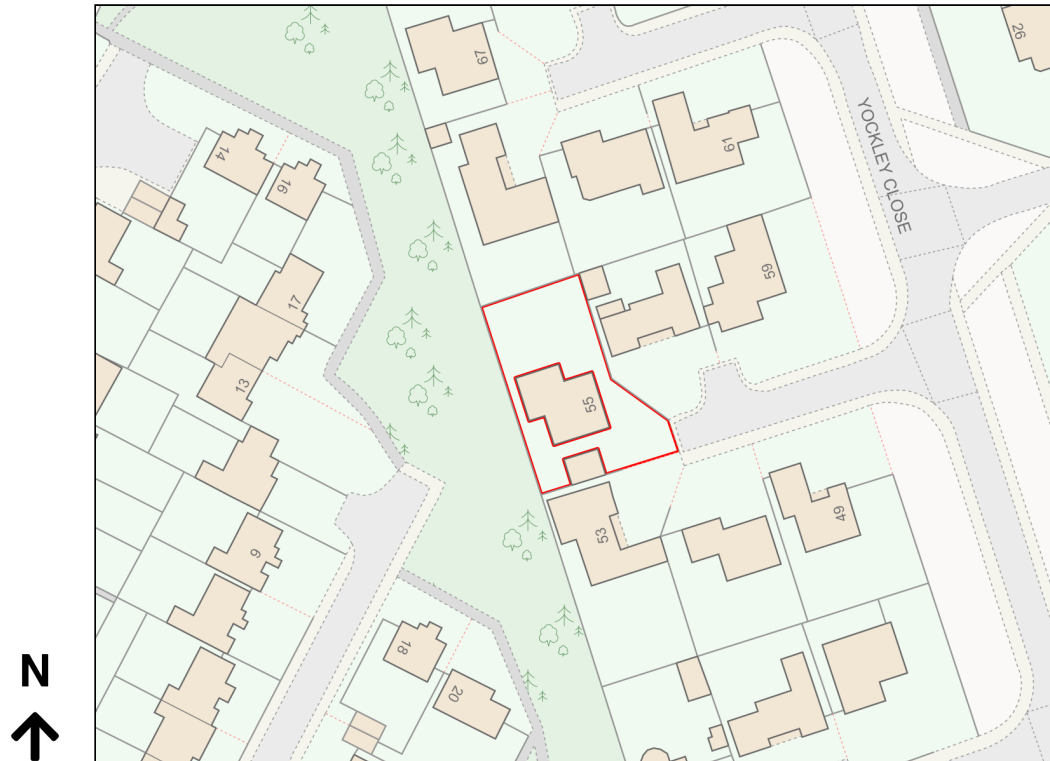

# Location Plan

Site Address: 55, Yockley Close, Camberley, GU15 1QQ

Date Produced: 07-Nov-2023

Scale: 1:1250 @A4

Planning Portal Reference: PP-12584436v1