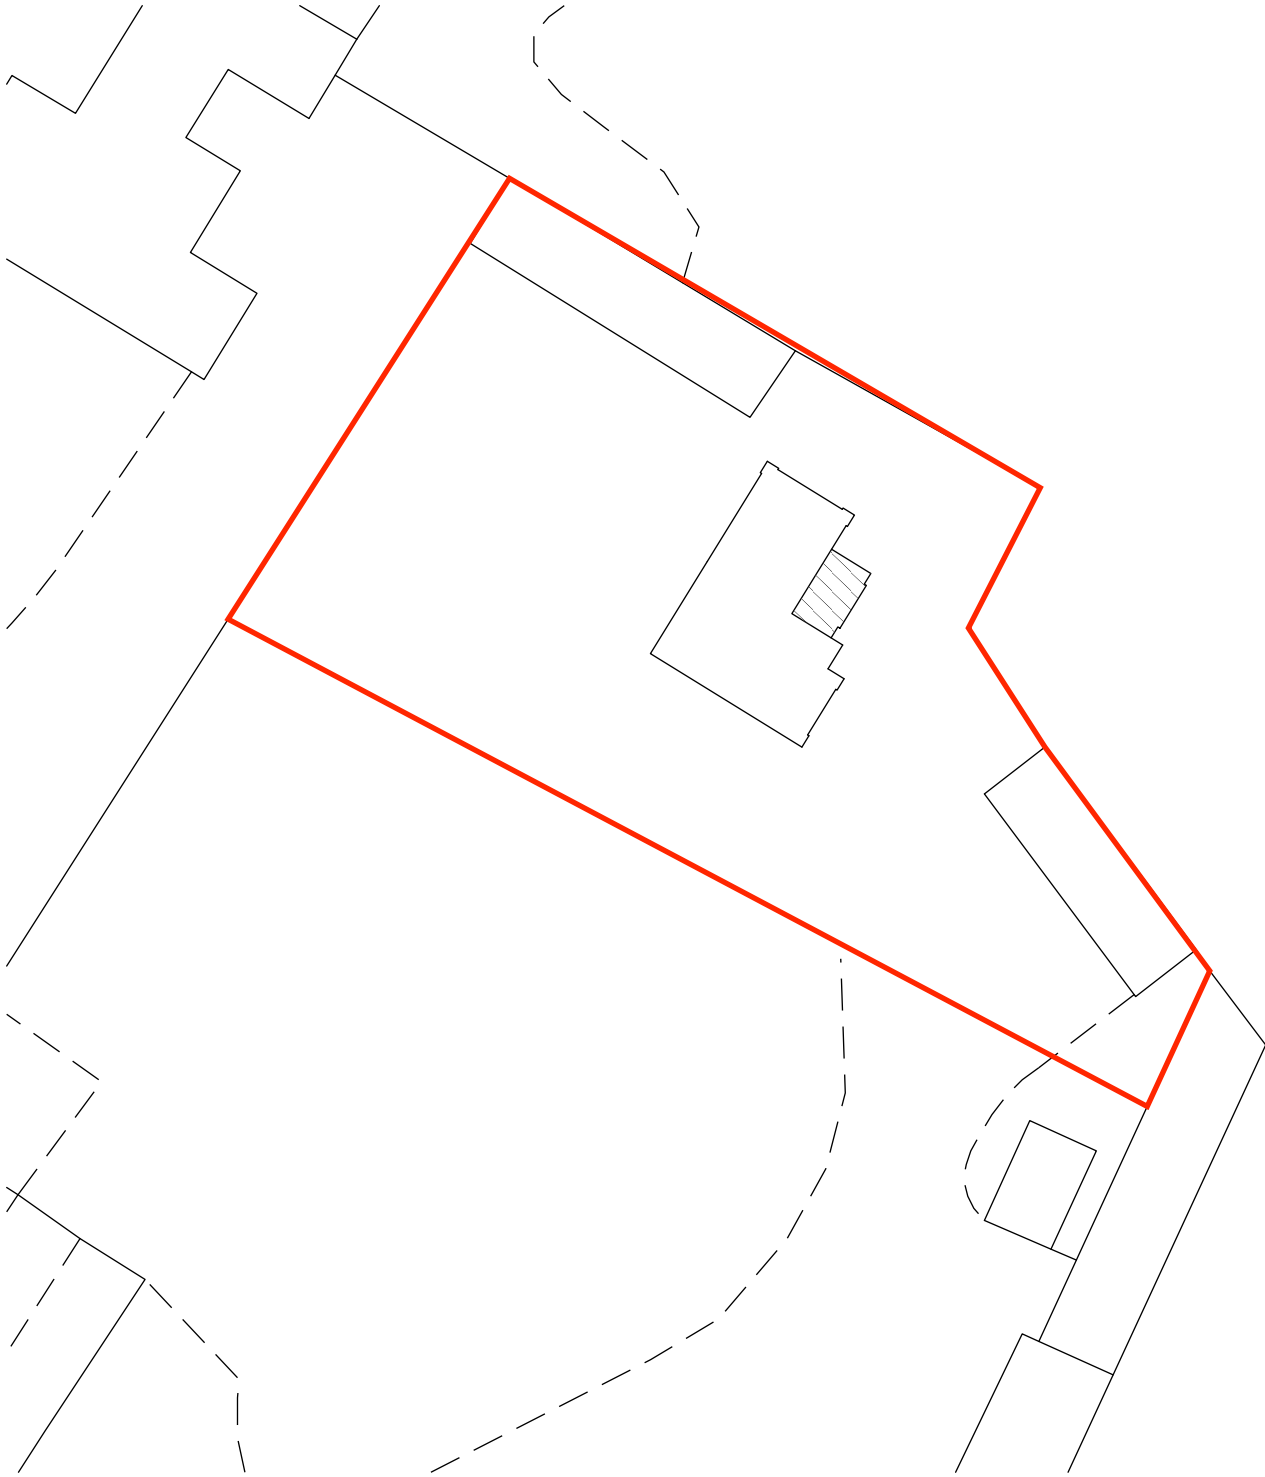

N

Site Plan

Scale 1:500

10.00 m

100.00 m

CP-AH-1B

New Orangery at Home Farm Cottage, Woodhall Park, Watton at Stone, SG14 3NH.