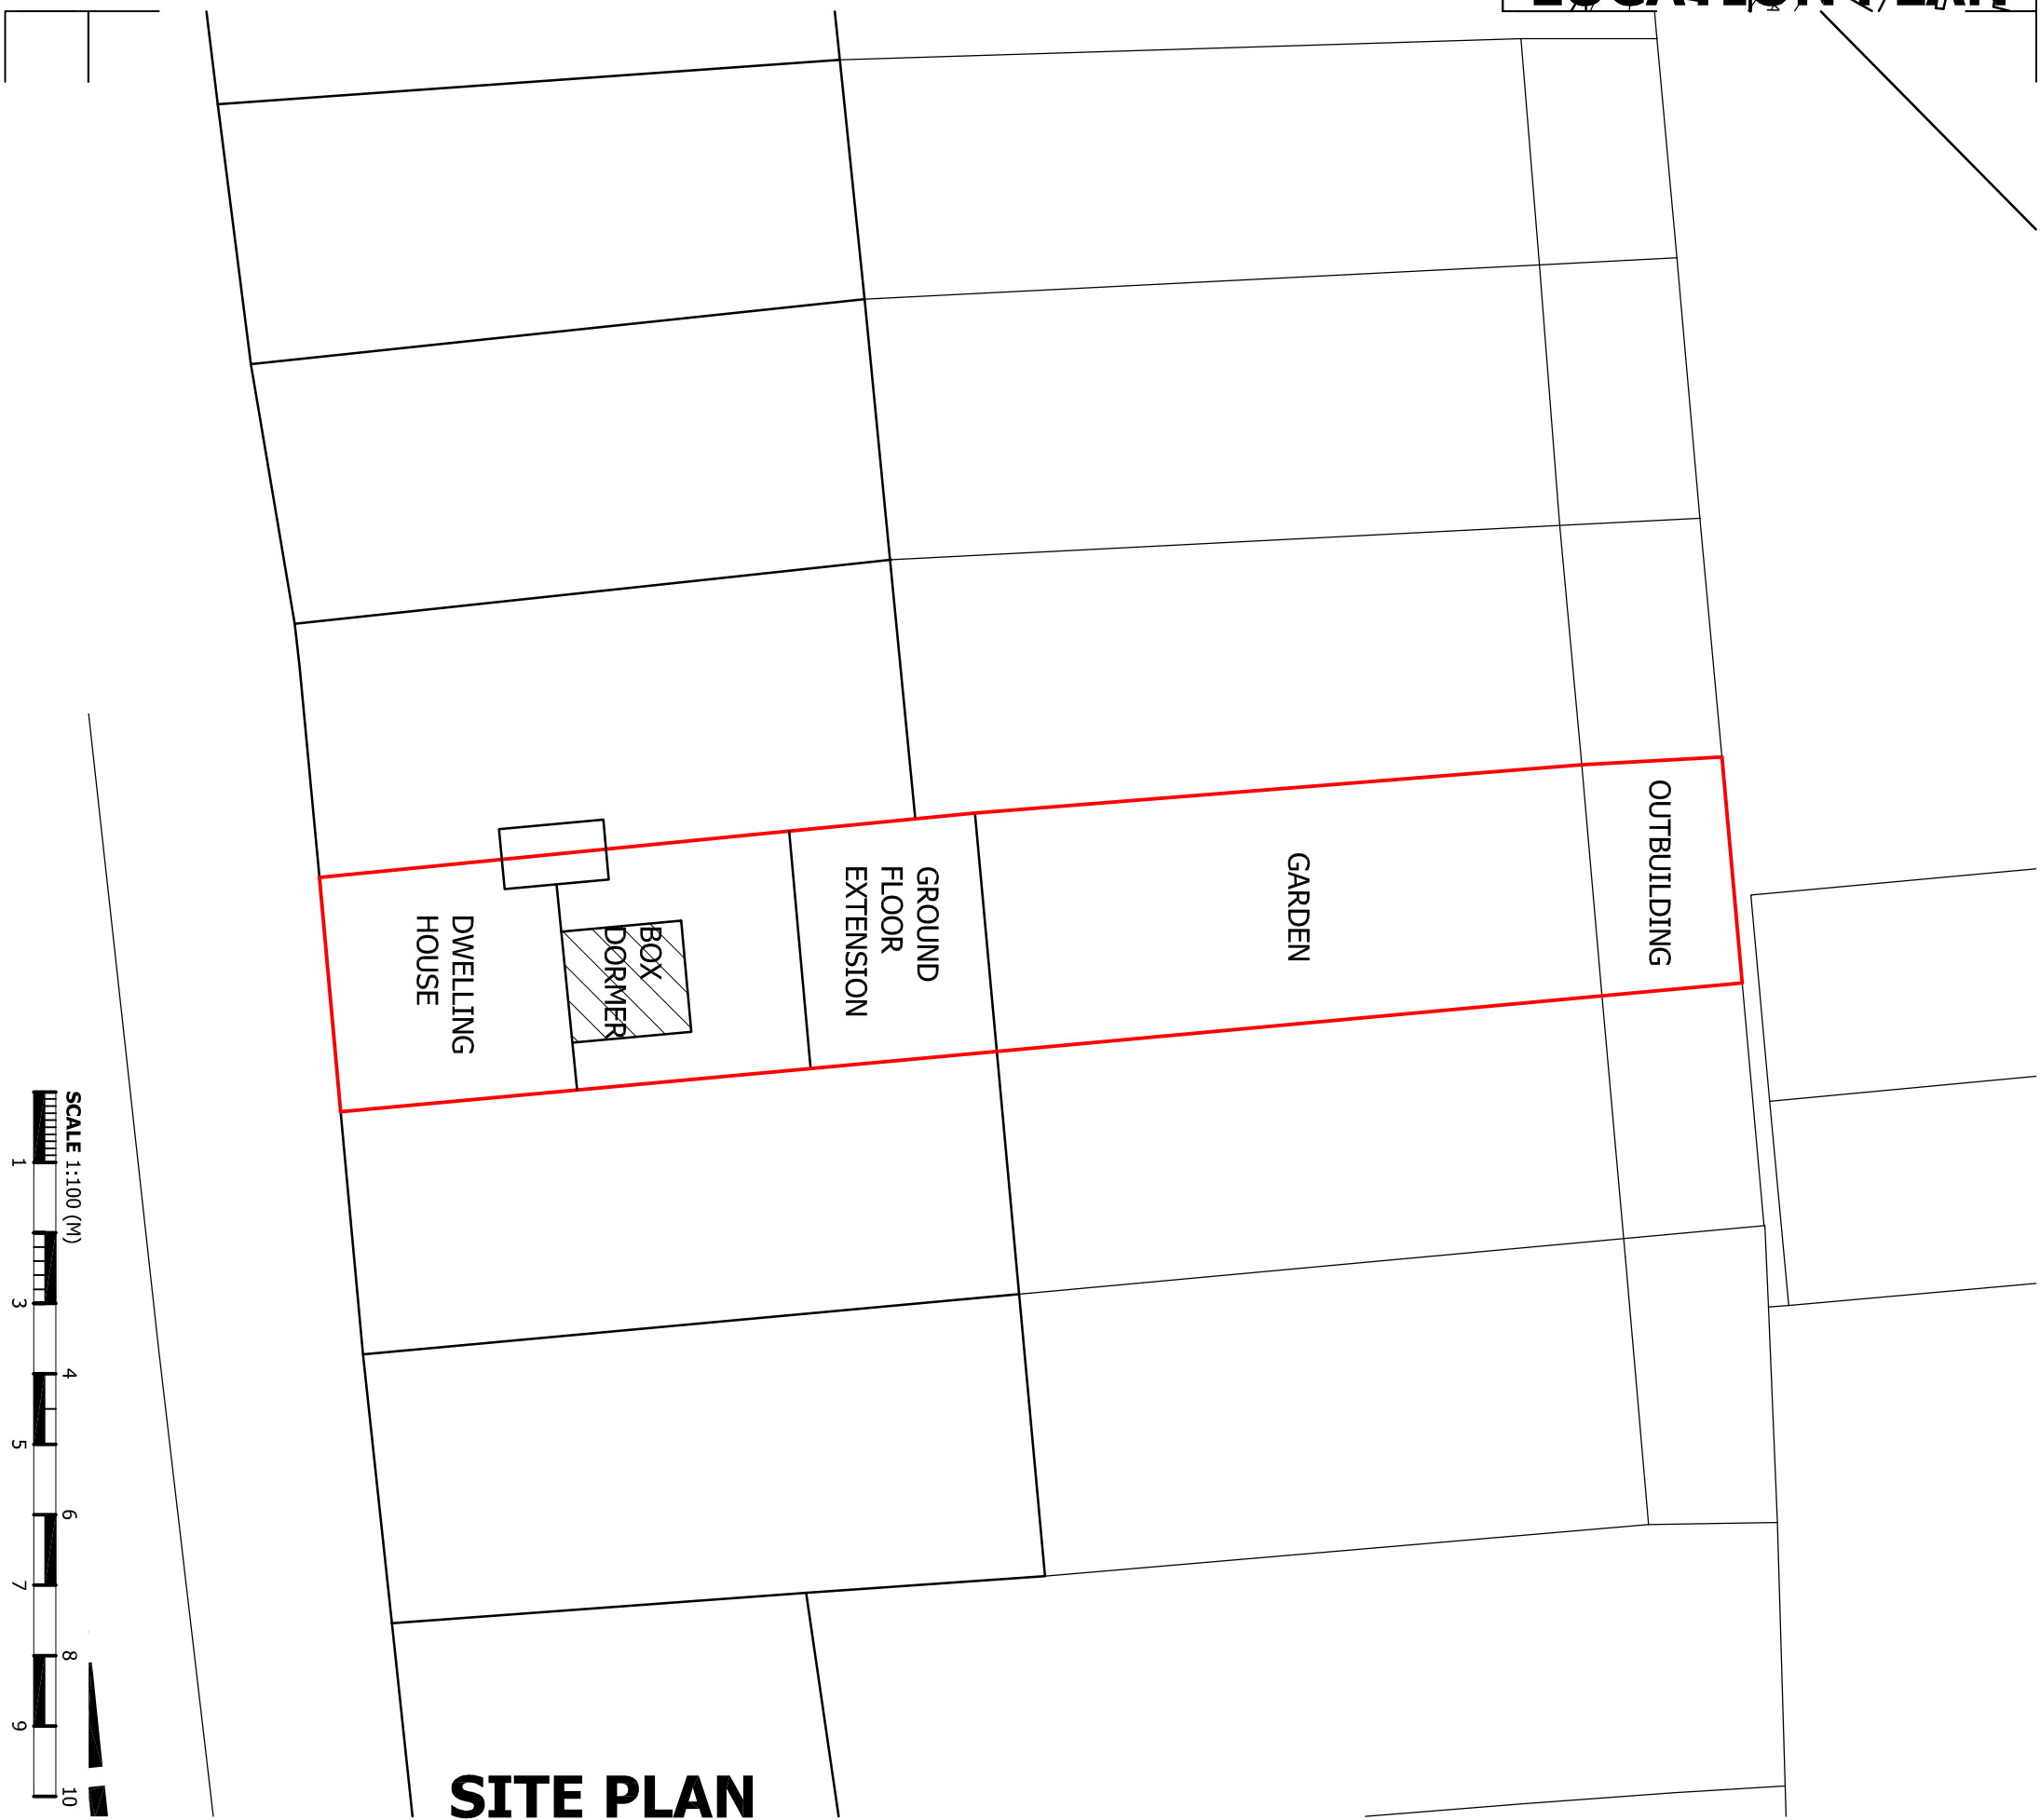

LOCATION PLAN

SITE PLAN

Revisions

DESIGN & VISUALISATION
 Tel: 07736 453907
 E-mail: studio@mlodesign.co.uk
 Web: www.mlodesign.co.uk

Title SITE & LOCATION PLANS	
Principal Contact RUTH LINGHAN	
Address 28 ACRE END STREET EVNSHAM WITNEY OX29 4PA	
Date 28.09.23	Drawn By MB
Sheet No. SLP01	Scale VARIOUS
Project No. 23-334	

The copyright © of this plan sheet, accompanying documents & the project scheme design is the property of Milo Design & Visualisation. Unauthorised reproduction is prohibited.

North Point