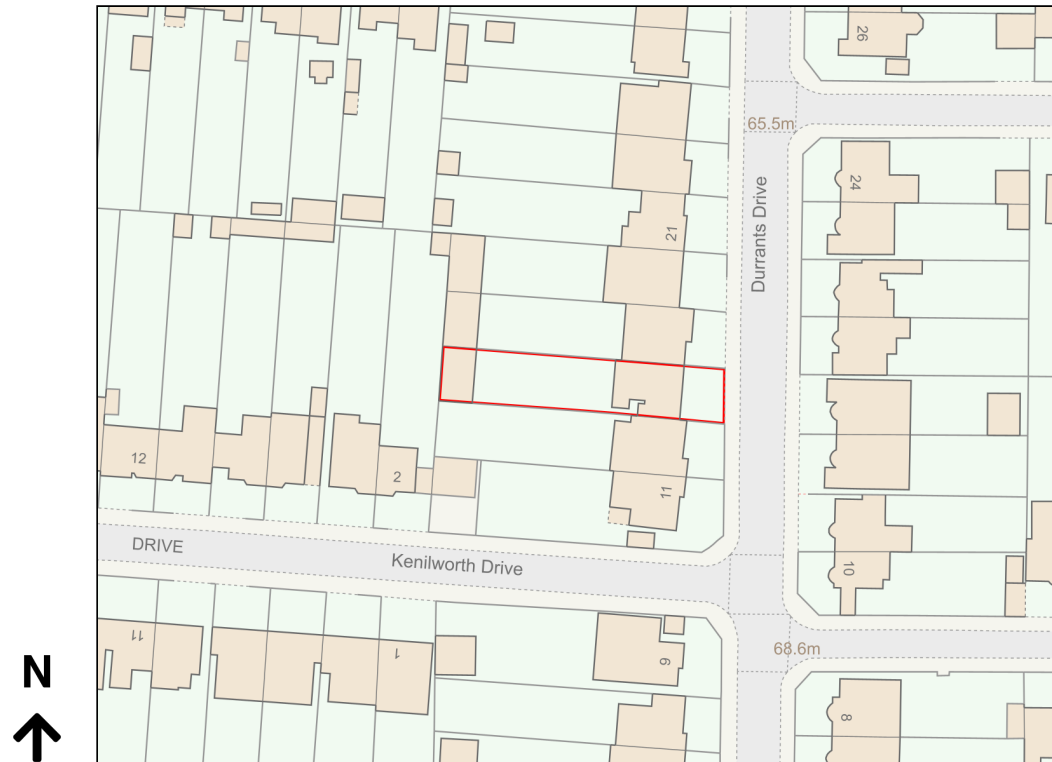

# Location Plan

Site Address: 15, Durrants Drive, Croxley Green, WD3 3NL

Date Produced: 05-Nov-2023

Scale: 1:1250 @A4

Planning Portal Reference: PP-12579178v1