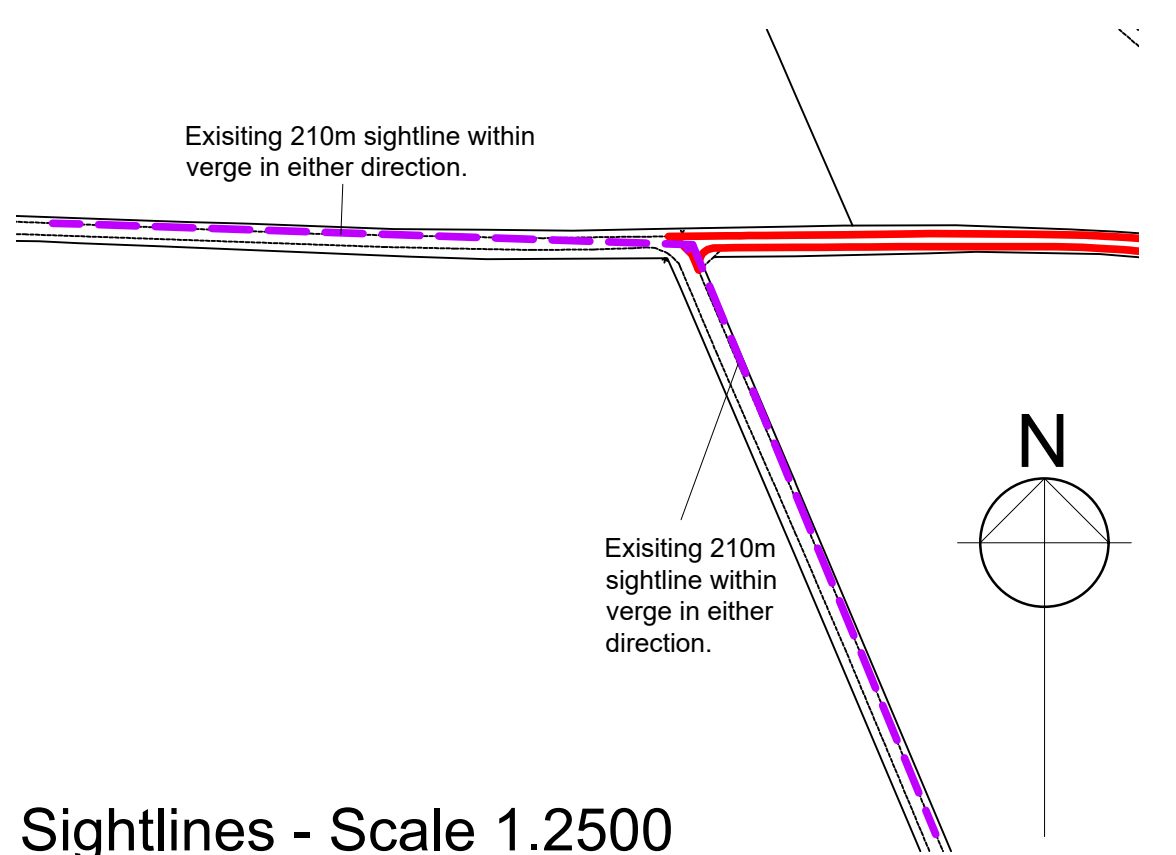

Location Plan - Scale 1.2500

0 25 50 75 100 125 150 175 200 225 250
Plan Scale 1cm = 25m

DO NOT SCALE FROM DRAWINGS	
<i>A.B. Roger & Young Ltd</i> Chartered Architect & Surveyors 9 Macgregor Street, Brechin Tel: 01356 622125 Fax: 622644 Email :- info@abrogerandyoung.com	
Job Title: Brownfield Redevelopment, at Mill of Kincardine, Fettercairn	
Scale 1:500 & 1:2500 @A3	Date April 2023
Drawing Title Site & Location Plan	Drawn By KM
Drawing No. 2023 MKF 02	Checked By AHW
Revisions:	

Crown Copyright and Database Right
All Rights Reserved Ordnance Survey Licence no. LIG0171